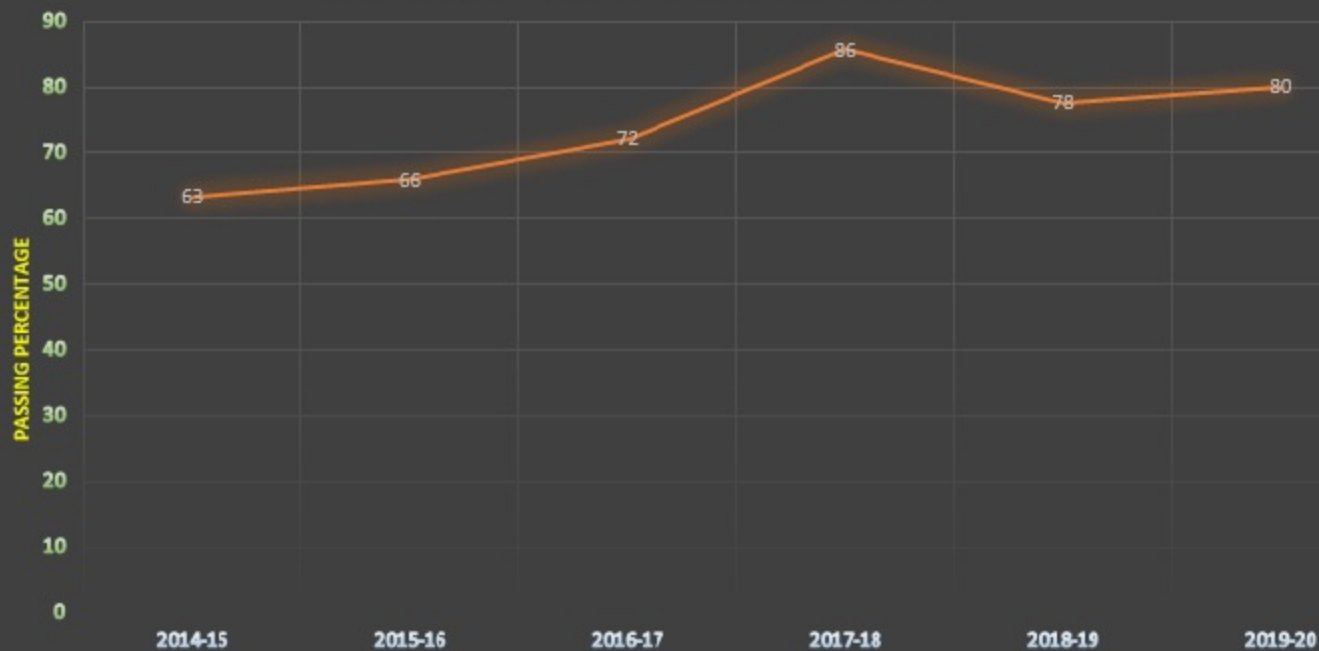

CBSE RESULT HIGHLIGHTS: PASSING PERCENTAGE OF CLASS-XII FROM THE YEAR 2015 TO YEAR 2020

CBSE RESULT HIGHLIGHTS: PASSING PERCENTAGE OF CLASS-X FROM THE YEAR 2015 TO YEAR 2020

CENTRAL RAILWAY SEC. SCHOOL & JR. COLLEGE KALYAN
CBSE BOARD RESULT FROM 2015-2020
CLASS-10

ACADEMIC YEAR	Annual			Compartment		TOTAL PASS	TOTAL
	APPEAR	PASS	%PASS	APPEAR	PASS		
2014-15	71	65	92	6	6		100
2015-16	97	97	100	-	-	-	100
2016-17	118	118	100	-	-	-	100
2017-18	107	92	86	14	3	95	89
2018-19	120	101	84	18	8	109	91
2019-20	122	98	80	5	3	101	83