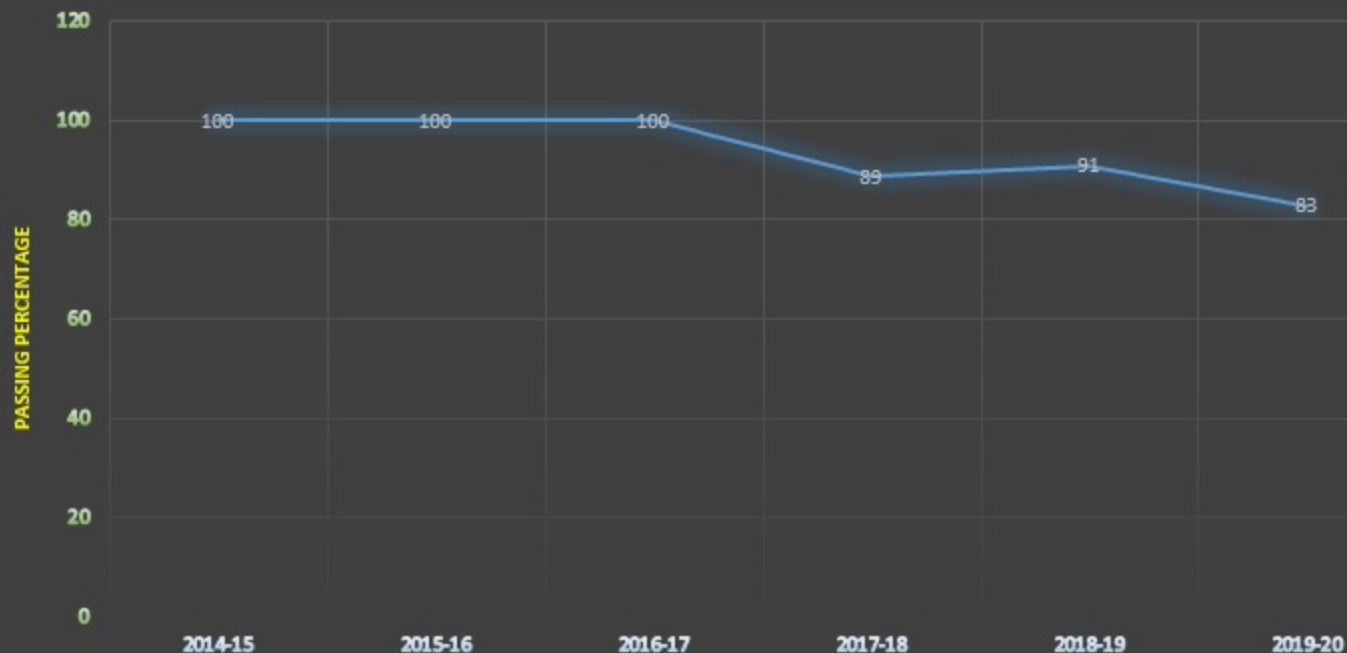

CBSE RESULT HIGHLIGHTS: PASSING PERCENTAGE OF CLASS-XII FROM THE YEAR 2015 TO YEAR 2020

CBSE RESULT HIGHLIGHTS: PASSING PERCENTAGE OF CLASS-X FROM THE YEAR 2015 TO YEAR 2020

CENTRAL RAILWAY SEC. SCHOOL & JR. COLLEGE KALYAN
CBSE BOARD RESULT FROM 2015-2020
CLASS-10

ACADEMIC YEAR	Annual			Compartment		TOTAL PASS	TOTAL
	APPEAR	PASS	%PASS	APPEAR	PASS		
2014-15	71	65	92	6	6		100
2015-16	97	97	100	-	-	-	100
2016-17	118	118	100	-	-	-	100
2017-18	107	92	86	14	3	95	89
2018-19	120	101	84	18	8	109	91
2019-20	122	98	80	5	3	101	83

CBSE RESULT CLASS-12 FROM 2015-2020

ACADEMIC YEAR	Annual			Compartment		TOTAL	
	APPEAR	PASS	%PASS	APPEAR	PASS	TPASS	%PASS
2014-15	82	45	55	23	7	52	63
2015-16	88	47	53	28	11	58	66
2016-17	54	37	69	11	2	39	72
2017-18	105	70	67	28	20	90	86
2018-19	94	57	61	21	16	73	78
2019-20	95	63	66		13	76	80