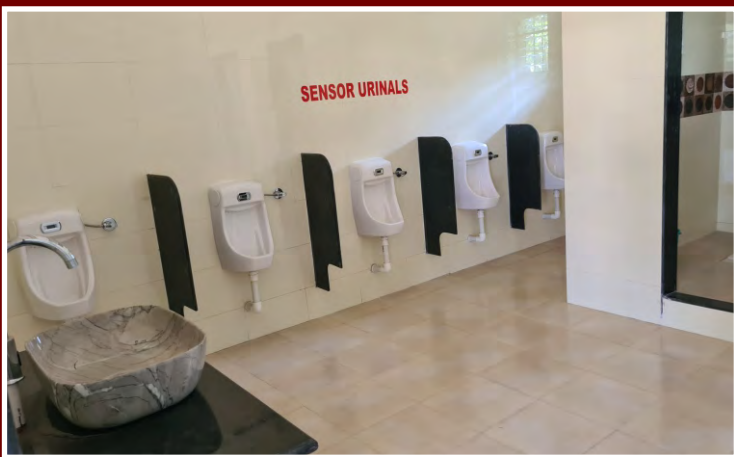

SENIOR CHEMISTRY LAB WITH MOST MODERN FACILITIES, EQUIPMENTS & SMART TEACHING CAPABILITIES & CHILDREN DOING YOGA FOR HEALTH

AIRCONDITIONED AUDITORIUM WITH WIFI, ELECTRONIC MONITORING & BEST OF AV EQUIPMENTS

CENTRAL RAILWAY SCHOOL KALYAN

BEST HYGIENE & SANITATION FACILITIES

SENSOR CONTROLLED ZERO TOUCH HAND WASH FACILITIES

RESTROOMS UPDATED WITH SENSOR BASED FITTINGS FOR ALL AGE GROUPS

Dear Railwaymen,
Think of your child's education in a safe,
secure and holistic environment with a
CBSE affiliated school having
IGBC Platinum rating,
here is the opportunity