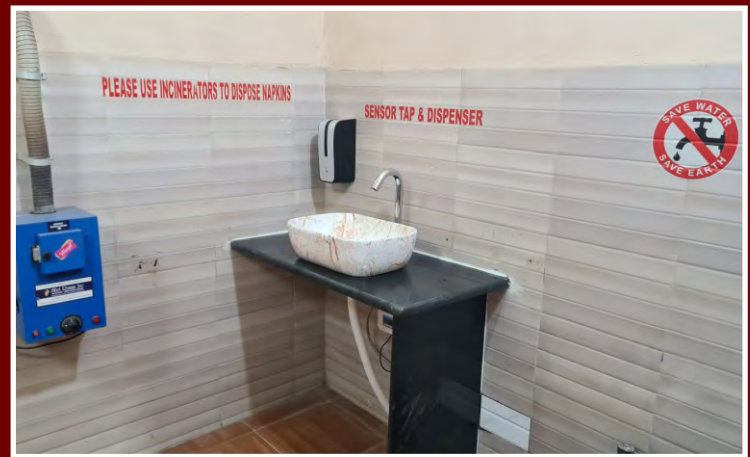

SENIOR CHEMISTRY LAB WITH MOST MODERN FACILITIES, EQUIPMENTS & SMART TEACHING CAPABILITIES & CHILDREN DOING YOGA FOR HEALTH

AIRCONDITIONED AUDITORIUM WITH WIFI, ELECTRONIC MONITORING & BEST OF AV EQUIPMENTS

CENTRAL RAILWAY SCHOOL KALYAN

BEST HYGIENE & SANITATION FACILITIES

SENSOR CONTROLLED ZERO TOUCH HAND WASH FACILITIES

RESTROOMS UPDATED WITH SENSOR BASED FITTINGS FOR ALL AGE GROUPS

Dear Railwaymen,
Think of your child's education in a safe,
secure and holistic environment with a
CBSE affiliated school having
IGBC Platinum rating,
here is the opportunity