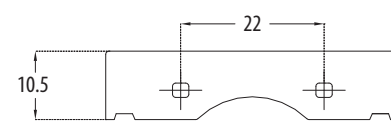

BACK VIEW

Features

- Striking simplistic design with tapered wash bowl
- Colors : Starwhite & Ivory