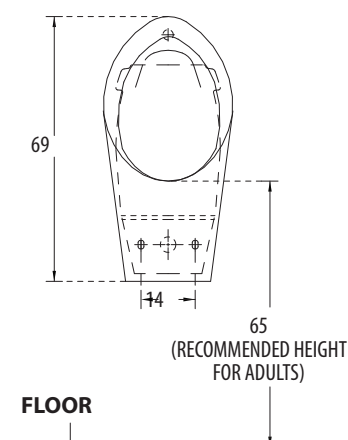

FRONT ELEVATION

*Recommended height for Kids 37.5 cms

Features

- Cute oval shape
- Outlet to wall/floor
- Mounted on Z type brackets
- Outlet to wall
- Water inlet from back
- Colours: Starwhite & Ivory