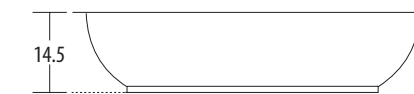

FRONT ELEVATION

Features

- Impressive rectangular shaped basin
- Designed to compliment the Fonte EWC
- Colours: Starwhite & Ivory