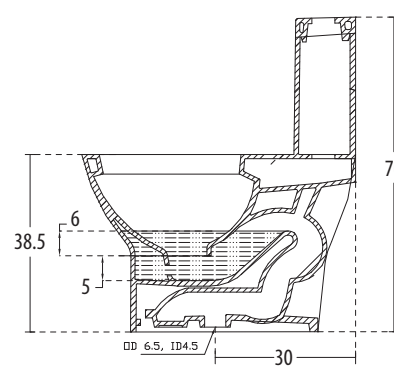

SIDE VIEW

Features

- Exquisite space-saving design
- Slow falling seat cover
- Water saving dual flush
- Water-saving dual-flush (3/6 ltrs)
- Color: star white & ivory