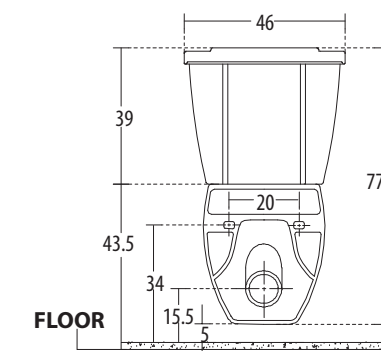

BACK VIEW

Features

- Combination of distinctive design & functionality
- Space-saving design
- Smart fitting seat cover
- Water-saving dual-flush (3/6 ltrs)
- Option of slow falling seat cover*
- Available in select colours

*Slow falling seat covers are available only in Starwhite & Ivory colours.