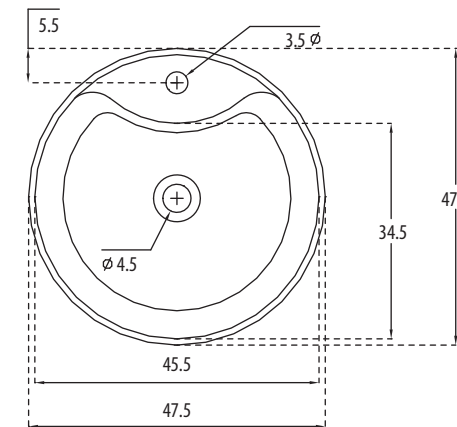

hindware  
ITALIAN COLLECTION

OVER COUNTER BASINS

**Crest** Cat. No.: 91022  
Size (LxWxH): 66 x 44 x 17 cms

PLAN VIEW

FRONT ELEVATION

**Features**

- Contemporary rectangular design
- Concealed waste hole with chrome finish metallic flap
- Centre pre-punched tap hole
- Colours: Starwhite & Ivory

**Cornice** Cat. No.: 91036  
Size (LxWxH): 68 x 42 x 17.5 cms

PLAN VIEW

FRONT ELEVATION

**Features**

- Characterised by defined forms and aesthetic purity
- Anti-bacterial, germ-free ceramic surface
- Designed to complement the Cornice EWC
- Colours: Starwhite & Ivory

OVER COUNTER BASINS

hindware  
ITALIAN COLLECTION

**CEFFO** Cat. No.: 91065  
Size (LxWxH): 47.5 x 47.5 x 14 cms

PLAN VIEW

FRONT ELEVATION

**Features**

- Annular design in perfect geometry
- Sleek curves
- Centre pre-punched tap hole
- Chrome plated cap for overflow hole
- Colour: star white & ivory