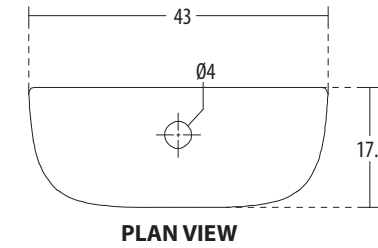

**Flush Plates**

**Features**

- Efficient flushing
- Ultra slim HDPE body
- Elegant flush plates

CISTERN

**Dual Flush** Cat. No.: 21029  
Size (HxWxP): 38 x 43 x 17.5 cms

PLAN VIEW

FRONT ELEVATION

**Features**

- Combination of sleek design with functionality
- Side water inlet
- Ceramic cistern with water-saving dual-flush (3/6 ltrs)
- Available in select colours

**Low Level Cistern** Cat. No.: 21001  
Size (HxWxP): 34 x 50 x 22.5 cms

PLAN VIEW

FRONT ELEVATION

**Features**

- Ceramic cistern with front flush lever
- Side water inlet
- 10 ltrs water flushing
- Available in select colours

CISTERN

hindware

**Superb**  
Size (LxWxH): 41 x 13 x 31 cms