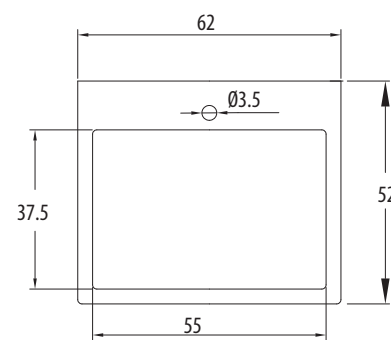

PLAN VIEW

Features

- Impressive Rectangular shaped basin.
- Concealed waste hole
- Centre pre-punched tap hole
- Colors: Starwhite & Ivory