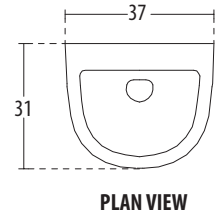

### Features

- Oval Shaped Urinal
- Outlet to wall/floor
- Mounted on Z Type brackets
- Bottom Outlet
- Top Water Inlet
- Color : Star white & Ivory

URINALS

**Dyna** Cat. No.: 60010 (Regd. Design No. 200585)  
Size (HxWxP): 64 x 37 x 31 cms