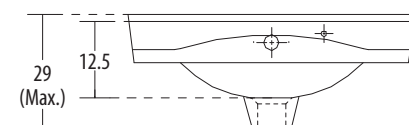

FRONT ELEVATION

Features

- Corner design
- Centre semi-punched tap hole
- Available in select colours