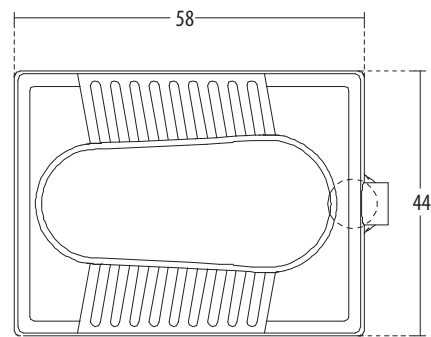

SQUATTING PANS

hindware

PLAN VIEW

Features

- Comfortable design
- One piece squatting pan (footrest attached to body)
- Available in select colours

Features

- Comfortable design
- One piece squatting pan (footrest attached to body)
- Available in select colours

SQUATTING PANS

hindware

Features

- Comfortable design
- One Piece squatting pan(footrest attached to body)
- Available in select colours