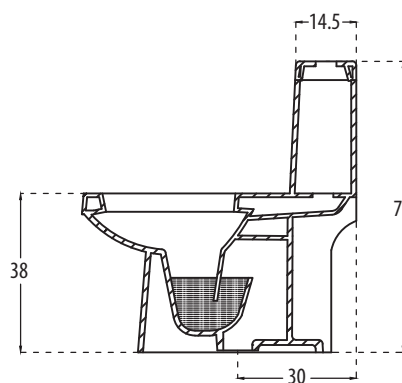

hindware  
ITALIAN COLLECTION

ONE PIECE CLOSETS

**Wave** Cat. No.: 92066  
Size (HxWxP): 83 x 35.5 x 68 cms  
'S' Trap Distance: 30 cms

PLAN VIEW

SIDE VIEW

**Features**

- Solid angular body with smoothly moulded contours
- Slow falling seat cover
- Water-saving dual-flush (3/6 ltrs)
- Colour: Starwhite & Ivory

WITH LARGE BOWL

NEW

**MASSIMO** Cat. No.: 92090  
Size (HxWxP): 70 x 37 x 66 cms  
'S' Trap Distance: 30 cms

PLAN VIEW

SIDE VIEW

**Features**

- Solid Round, curvaceous design with extra large bowl
- Slow falling seat cover
- Water-saving dual-flush (3/6 ltrs)
- Colours: Starwhite & Ivory