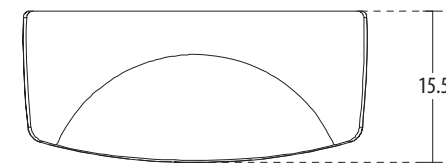

PLAN VIEW

FRONT ELEVATION

**Features**

- Smart and sleek design
- Durable PVC body
- Trouble free flushing
- Water-saving dual-flush (3/6 ltrs)
- Available in select colours

CISTERN

hindware

**Sleek Standard**  
Size (LxWxH): 47.6 x 15 x 30 cms

PLAN VIEW

FRONT ELEVATION

**Features**

- Smart and sleek design
- Durable PVC body
- Trouble free flushing
- 8 ltrs water flushing
- Colours: White, Ivory, Alpine Blue, Ocean Blue & Orchid

**Sleek Standard Dual**  
Size (LxWxH): 47.6 x 15 x 30 cms

hindware

**Sleek Smart**  
Size (LxWxH): 47.6 x 15 x 30 cms

PLAN VIEW

FRONT ELEVATION

**Features**

- Smart and sleek design
- Durable PVC body
- Trouble free flushing
- 10 ltrs water flushing
- Available in select colours

**Sleek ISI**  
Size (LxWxH): 32.5 x 47.6 x 15.5 cms

PLAN VIEW

FRONT ELEVATION

**Features**

- Smart and sleek design
- Durable PVC body
- Trouble free flushing
- 10 ltrs water flushing
- Available in select colours