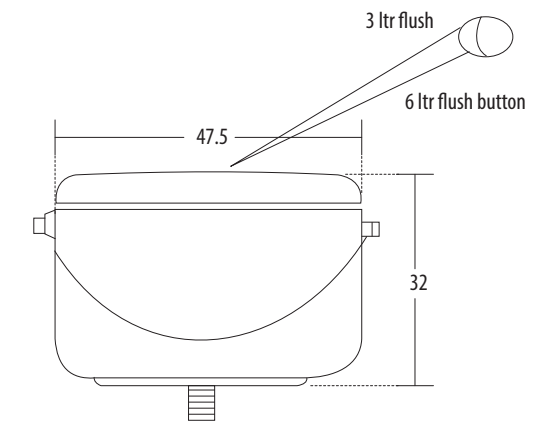

PLAN VIEW

FRONT ELEVATION

**Features**

- Ceramic cistern with front flush lever
- Side water inlet
- 10 ltrs water flushing
- Available in select colours

CISTERN

hindware

**Superb**  
Size (LxWxH): 41 x 13 x 31 cms

FRONT ELEVATION

**Features**

- The Designer Cistern
- Ultra Slim
- Concealed Outlet
- Wave Pattern
- Germ Free Knob
- Made from virgin polypropylene

CISTERN

hindware

**Sleek Plus**  
Size (LxWxH): 47.6 x 15.5 x 32.5 cms

PLAN VIEW

FRONT ELEVATION

**Features**

- Smart and sleek design
- Durable PVC body
- Trouble free flushing
- 10 ltrs. water flushing
- Available in select colours

**Sleek Plus Dual**  
Size (LxWxH): 47.6 x 15.5 x 32.5 cms

PLAN VIEW

FRONT ELEVATION

**Features**

- Smart and sleek design
- Durable PVC body
- Trouble free flushing
- Water-saving dual-flush (3/6 ltrs)
- Available in select colours

CISTERN

hindware

**Sleek Standard**  
Size (LxWxH): 47.6 x 15 x 30 cms