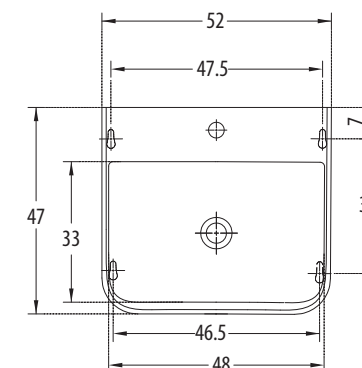

hindware

**Sleek Smart**  
Size (LxWxH): 47.6 x 15 x 30 cms

PLAN VIEW

FRONT ELEVATION

**Features**

- Smart and sleek design
- Durable PVC body
- Trouble free flushing
- 10 ltrs water flushing
- Available in select colours

**Sleek ISI**  
Size (LxWxH): 32.5 x 47.6 x 15.5 cms

PLAN VIEW

FRONT ELEVATION

**Features**

- Smart and sleek design
- Durable PVC body
- Trouble free flushing
- 10 ltrs water flushing
- Available in select colours

CORNER BASINS

DESIGNER BASINS

**Claret** Cat. No.: 10076 (Regd. Design No. 221035)  
Size (LxW): 56 x 43.5 cms

PLAN VIEW

FRONT ELEVATION

**Features**

- Trendy design
- Centre pre-punched tap hole
- Available in select colours

**Corner** Cat. No.: 10031 (Regd. Design No. 183465)  
Size (LxW): 45 x 39 cms

PLAN VIEW

FRONT ELEVATION

**Features**

- Corner design
- Centre semi-punched tap hole
- Available in select colours

**Element** Cat. No.: 91057  
Size: 52 x 47 x 15 cms