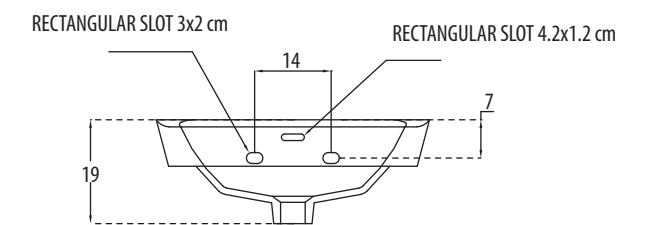

FRONT ELEVATION

Features

- Oblongated design with space for toiletries
- Centre pre punched tap hole
- Chrome plated rectangular cap for over flow hole
- Colours: star white & ivory