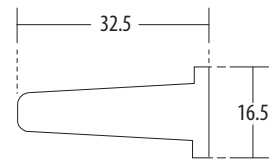

DIVISION PLATES / AUTO CISTERN

PLAN VIEW

Features

- Smart look
- Mounted on concealed screw
- Available in select colours

Features

- Automatic flush after regular intervals
- Suitable for all standard urinals
- Available in select colours

SQUATTING PANS

Features

- Footrest design inspired by acupressure
- Colours: Starwhite & Ivory

Features

- Comfortable design
- One Piece squatting pan (footrest attached to body)
- Available in select colours