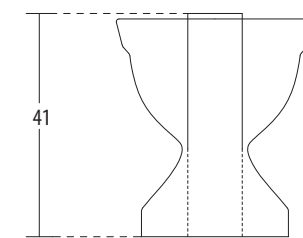

FRONT ELEVATION

Features

- Rimless design with firm thigh supports
- Co-ordinating constellation range
- Floor mounted bidet with concealed plumbing
- Available in select colours