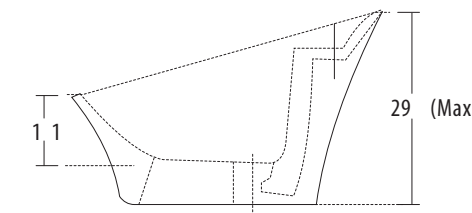

FRONT ELEVATION

Features

- Round petal shaped washbasin
- Centre pre-punched tap hole
- Chrome-plated cap for overflow hole
- Colours: Starwhite & Ivory