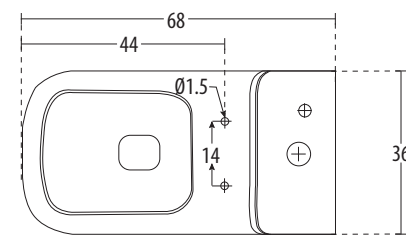

**Cedar** Cat. No.: 92072  
Size (HxWxP): 75 x 35 x 67 cms  
'S' Trap Distance: 10 cms  
Also available in 'P' Trap 18 cms

PLAN VIEW

SIDE VIEW

**Features**

- Compact Look
- Designed to compliment Cedar Wash Basin
- Slow falling seat cover
- 'S' Trap Distance: 10 cms
- Water-saving dual-flush (3/6 ltrs)
- Colours: Starwhite & Ivory

ONE PIECE CLOSETS

hindware  
ITALIAN COLLECTION

**Deimos** Cat. No.: 92044  
Size (HxWxP): 65 x 39 x 71 cms  
'S' Trap Distance: 30 cms

PLAN VIEW

SIDE VIEW

**Features**

- A combination of stylish curves & practicality
- Designed to compliment the Deimos washbasin
- Slow falling seat cover
- Water-saving dual-flush (3/6 ltrs)
- Colours: Starwhite & Ivory

**Elba** Cat. No.: 92037  
Size (HxWxP): 70.5x38x70 cms  
'P' Trap Distance: 18 cms  
Also available in 'S' Trap Distance 22 & 30

PLAN VIEW

SIDE VIEW

**Features**

- Striking, simplistic & contemporary design
- Designed to compliment the Elba washbasin
- Slow falling seat cover
- Water-saving dual-flush (3/6 ltrs)
- Colours: Starwhite & Ivory
- Also available in  
'S' Trap Distance 22 cms (**Elba S 220** Cat. No.: 92048) &  
'S' Trap Distance 30 cms (**Elba S 300** Cat. No.: 92047)

hindware  
ITALIAN COLLECTION

ONE PIECE CLOSETS

**Element** Cat. No.: 92082  
Size (HxWxP): 74.5 x 36 x 68 cms  
'S' Trap Distance: 30 cms  
Also available in 'P' Trap Distance 18

PLAN VIEW

SIDE VIEW

**Features**