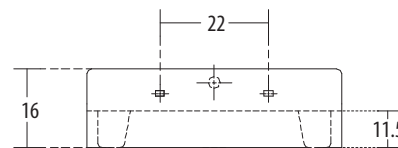

hindware  
ITALIAN COLLECTION

SEMI RECESSED BASINS

**Enigma** Cat. No.: 91012 (Regd. Design No. 221043)  
Size (LxWxH): 52 x 46 x 16 cms

PLAN VIEW

FRONT ELEVATION

**Features**

- Attractive rectangular design
- Rectangular design with tapered wash bowl
- Centre pre-punched tap hole
- Chrome-plated cap for overflow hole
- Colours: Starwhite & Ivory