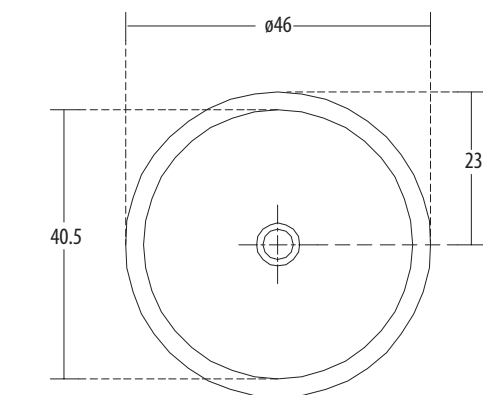

PLAN VIEW

Features

- Gorgeous round washbasin
- Colours: Starwhite & Ivory