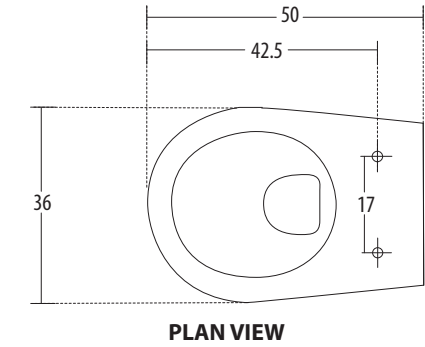

PLAN VIEW

BACK VIEW

### Features

- Combination of functionality & comfort
- Smart fitting seat cover
- Option of slow falling seat cover\*
- Available in select colours

**Mario** Cat. No.: 20082  
Size (HxWxP): 36 x 36 x 50 cms  
'P' Trap Distance: 23.5 cms