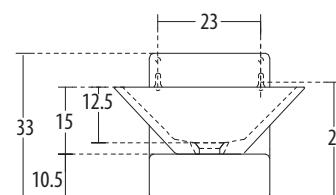

FRONT ELEVATION

Features

- Round 'V' shaped washbasin with ceramic washbasin holder
- Pre-punched tap hole on ceramic holder
- Colours: Starwhite & Ivory