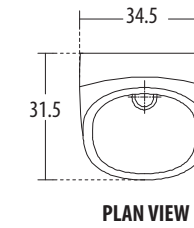

URINALS

*Recommended height for Kids 37.5 cms

Features

- Smart design with straight lines
- Concealed water spray holes for flushing
- Built-in water seal
- Mounted on Z type brackets
- Outlet to wall
- Water inlet from back
- Colours: Starwhite & Ivory

URINALS

PLAN VIEW

*Recommended height for Kids 37.5 cms

Features

- Smart ergonomic design
- Easy to install & maintain
- Concealed water spray holes for flushing
- Mounted on Z type brackets
- Outlet to wall
- Water inlet from back
- Colours: Starwhite & Ivory