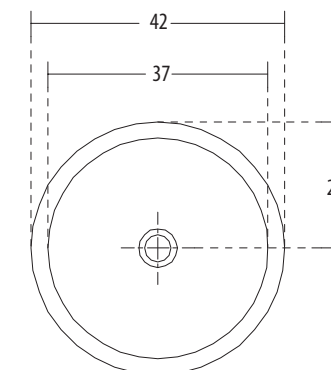

**Coral** Cat. No.: 10067 (Regd. Design No. 208792)  
Size: 52 cms Dia

PLAN VIEW

FRONT ELEVATION

**Features**

- Bowl shaped washbasin with chrome-plated cap for overflow hole
- Colours: Starwhite & Ivory

OVER COUNTER BASINS

**Crystal** Cat. No.: 10057 (Regd. Design No. 190535)  
Size: 42 cms Dia

PLAN VIEW

FRONT ELEVATION

**Features**

- Bowl shaped washbasin with deep wash bowl
- Colours: Starwhite & Ivory

**Dove** Cat. No.: 10092 (Regd. Design No. 221026)  
Size (LxW): 44 x 44 cms