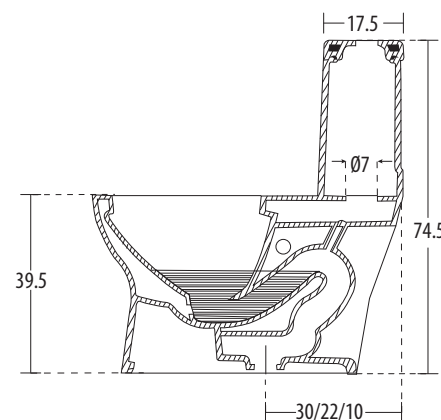

**Elba** Cat. No.: 92037  
Size (HxWxP): 70.5x38x70 cms  
'P' Trap Distance: 18 cms  
Also available in 'S' Trap Distance 22 & 30

PLAN VIEW

SIDE VIEW

**Features**

- Striking, simplistic & contemporary design
- Designed to compliment the Elba washbasin
- Slow falling seat cover
- Water-saving dual-flush (3/6 ltrs)
- Colours: Starwhite & Ivory
- Also available in  
'S' Trap Distance 22 cms (**Elba S 220** Cat. No.: 92048) &  
'S' Trap Distance 30 cms (**Elba S 300** Cat. No.: 92047)

hindware  
ITALIAN COLLECTION

ONE PIECE CLOSETS

**Element** Cat. No.: 92082  
Size (HxWxP): 74.5 x 36 x 68 cms  
'S' Trap Distance: 30 cms  
Also available in 'P' Trap Distance 18

PLAN VIEW

SIDE VIEW

**Features**

- Characterised by defined form and aesthetic purity
- Water saving dual flush
- Slow falling seat cover
- Water-saving dual-flush (3/6 ltrs)
- Colours: Starwhite & Ivory

**Estella** Cat. No.: 92083  
Size (HxWxP): 70 x 37 x 62 cms  
'S' Trap Distance: 30 cms