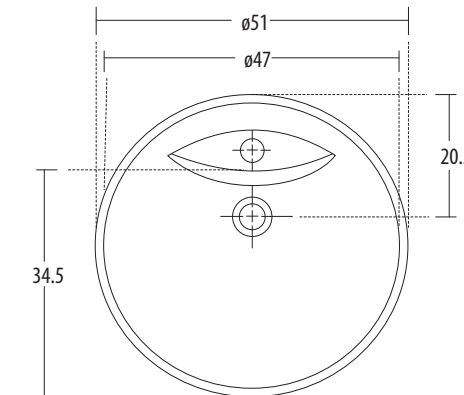

OVER COUNTER BASINS

Features

- Gorgeous round washbasin
- Colours: Starwhite & Ivory

Features

- Rectangular washbasin
- Chrome-plated cap for overflow hole
- Centre pre-punched tap hole
- Chrome-plated legs (optional)
- Colours: Starwhite & Ivory

OVER COUNTER BASINS

PLAN VIEW

Features

- Round petal shaped washbasin
- Centre pre-punched tap hole
- Chrome-plated cap for overflow hole
- Colours: Starwhite & Ivory