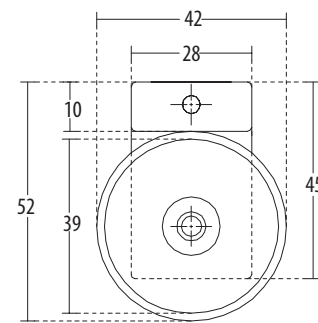

**Medusa** Cat. No.: 10070 (Regd. Design No. 196925)  
Size (LxW): 110 x 49 cms

PLAN VIEW

FRONT ELEVATION

**Features**

- Generously proportioned large basin with ledge on both sides
- Built-in chrome-plated towel hanger on both sides
- Optional decorative chrome-plated legs
- Centre pre-punched tap hole
- Chrome-plated cap for overflow hole
- Colours: Starwhite & Ivory

DESIGNER BASINS

**Prime** Cat. No.: 10084 (Regd. Design No. 208788)  
Size (LxW): 42 cms Dia  
**Washbasin Holder** Cat. No.: 11033

PLAN VIEW

FRONT ELEVATION

**Features**

- Round 'V' shaped washbasin with ceramic washbasin holder
- Pre-punched tap hole on ceramic holder
- Colours: Starwhite & Ivory