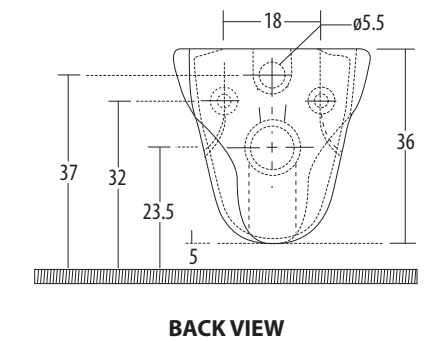

BACK VIEW

Features

- Elegant round shaped body with a touch of smoothness
- Slow falling seat cover
- Colours: Starwhite & Ivory