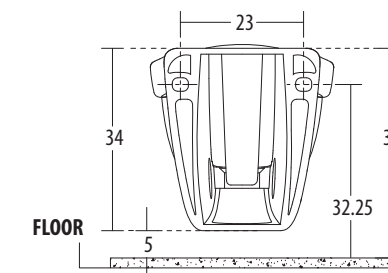

BACK VIEW

Features

- Rimless design with firm thigh support
- Wall mounted bidet with concealed plumbing
- Chrome-plated cap for mounting bolt
- Co-ordinating constellation range
- Available in select colours