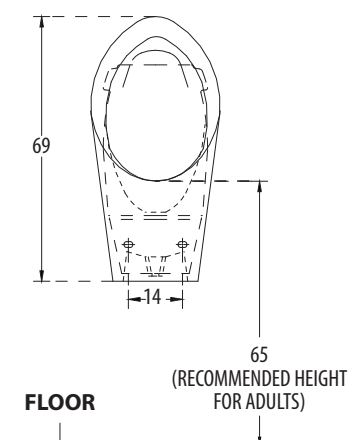

FRONT ELEVATION

Features

- Oval Shaped Urinal
- Outlet to wall/floor
- Mounted on Z Type brackets
- Bottom Outlet
- Top Water Inlet
- Color : Star white & Ivory