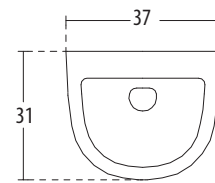

hindware
ITALIAN COLLECTION

SENSOR OPERATED URINALS

*Recommended height for Kids 37.5 cms

Features

- Operated by passive and extra sensitive infrared sensor
- Concealed sensing unit behind urinal
- Powered by battery
- Pre-use flushing of 250ml and post use flushing of 350ml of water
- Mounted on Z type brackets
- Water inlet from back
- Outlet to wall
- Colours: Starwhite & Ivory

PLAN VIEW

*Recommended height for Kids 37.5 cms

Features

- Microwave sensor operated urinal
- Powered by electric current with battery backup
- Concealed sensing unit behind urinal
- Hygienic & intelligent
- Built-in water seal
- Mounted on Z type brackets
- Water-saving model
- Water inlet from back
- Outlet to wall
- Colours: Starwhite & Ivory

SENSOR OPERATED URINALS

hindware
ITALIAN COLLECTION

*Recommended height for Kids 37.5 cms

Features

- Operated by passive and extra sensitive infrared sensor
- Concealed sensing unit behind urinal
- Powered by battery
- Built-in water seal
- Pre-use flushing of 250ml and post use flushing of 350ml of water
- Mounted on Z type brackets & screw
- Water inlet from back
- Outlet to wall
- Colours: Starwhite & Ivory