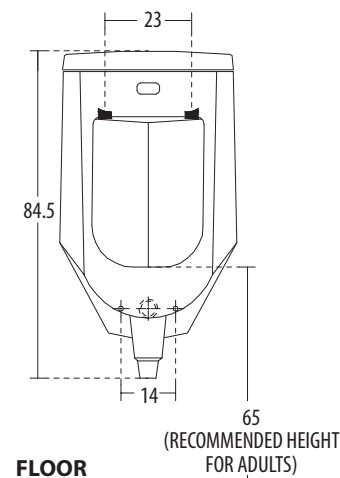

## SENSOR OPERATED URINALS

**Sensomatic** Cat. No.: 60013  
Size (HxWxP): 84.5 x 48.5 x 37 cms

PLAN VIEW

FRONT ELEVATION

\*Recommended height for Kids 37.5 cms