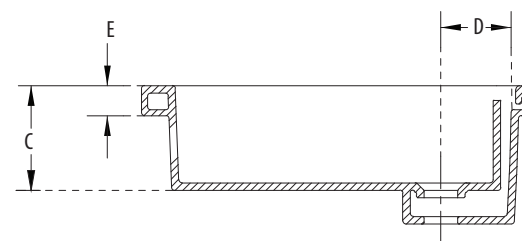

JUNIOR SERIES

hindware

**Lab Sink** Cat. No.: 50001  
 Size (HxWxP): 45 x 30 x 15 cms  
 Size (HxWxP): 47 x 37 x 18 cms

PLAN VIEW

SECTIONAL VIEW

SIZE	A	B	C	D	E
47 X 37 X 18	47	37	18	9(Min)	1.5(Min)
45 X 30 X 15	45	30	15	9(Min)	1.5(Min)