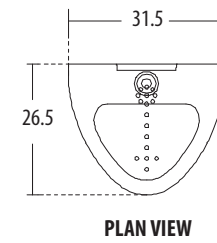

*Recommended height for Kids 37.5 cms

Features

- Space-saving design
- Outlet to wall/floor
- Water inlet from top
- Available in select colours