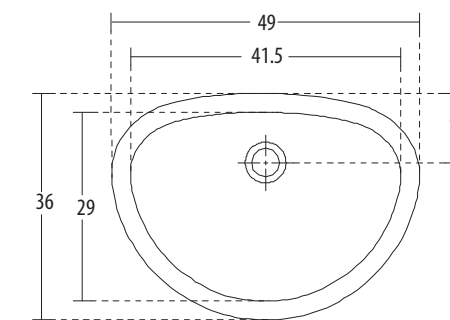

COUNTER TOP
SELF RIMMING BASINS

hindware
ITALIAN COLLECTION

COUNTER TOP
SELF RIMMING BASINS

hindware

Features

- Rectangular design with thin rim
- Centre pre-punched tap hole
- Chrome-plated cap for overflow hole
- Colours: Starwhite & Ivory

Features

- Striking rectangular design
- Centre pre-punched tap hole
- Chrome-plated cap for over flow hole
- Colours: Starwhite & Ivory

PLAN VIEW

Features

- Compact oval design
- Can be used as under counter basin
- Available in select colours

Features

- Sleek oval design
- Can be used as under counter basin
- Chrome-plated cap for overflow hole
- Available in select colours