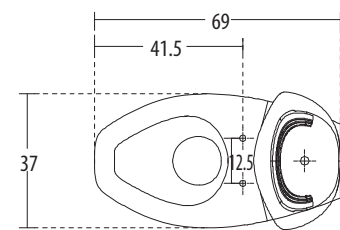

PLAN VIEW

BACK VIEW

**Features**

- Contemporary rectangular design
- Water-saving dual-flush (3/6 ltrs)
- Slow falling seat cover
- Colours: Starwhite & Ivory

**Crystal EWC** Cat. No.: 20048 (Regd. Design No. 221027)  
Size (HxWxP): 82 x 38 x 68.5 cms  
**Crystal Cistern** Cat. No.: 21032  
'P' Trap Distance: 23.5 cms

PLAN VIEW

BACK VIEW

**Features**

- Straight line modern design
- Water-saving dual-flush (2/4 ltrs)
- Slow falling seat cover
- Colours: Starwhite & Ivory

**Tulip EWC** Cat. No.: 20071 (Regd. Design No. 221166)  
Size (HxWxP): 79 x 36.5 x 68 cms  
**Tulip Cistern** Cat. No.: 21047  
'P' Trap Distance: 23 cms

hindware

**Constellation EWC** Cat. No.: 20028 (Regd. Design No. 221047)  
Size (HxWxP): 79x 37 x 69 cms  
**Constellation Cistern** Cat. No.: 21038  
'P' Trap Distance: 15.5 cms

PLAN VIEW

BACK VIEW

**Features**

- Elegant design with convex cistern
- Water-saving dual-flush (3/6 ltrs)
- Option of slow falling seat cover\*
- Available in select colours

**Mario** Cat. No.: 20084  
Size (HxWxP): 76 x 37.5 x 66 cms  
Cistern Cat. No.: 21052  
'P' Trap distance 15 cms