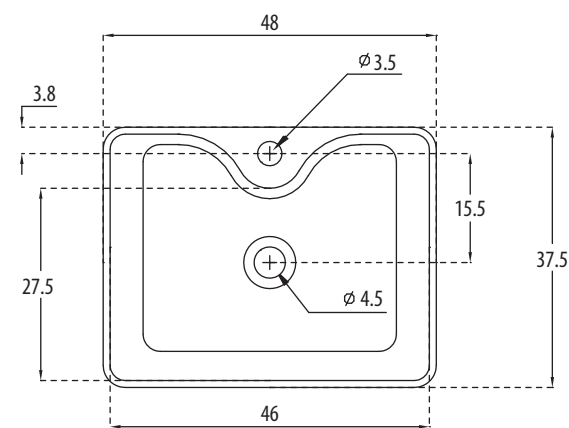

hindware  
ITALIAN COLLECTION

OVER COUNTER BASINS

**Torin** Cat. No.: 91034  
Size (LxWxH): 79 x 39 x 13 cms

PLAN VIEW

FRONT ELEVATION

**Features**

- Stunning design with clear lines
- Centre pre-punched tap hole
- Colours: Starwhite & Ivory

**Venezia** Cat. No.: 91011  
Size (LxWxH): 52 x 46 x 16.5 cms

PLAN VIEW

FRONT ELEVATION

**Features**

- A unique combination of round washbasin with attractive slant
- Centre pre-punched tap hole
- Chrome-plated cap for overflow hole
- Colours: Starwhite & Ivory

hindware  
ITALIAN COLLECTION

OVER COUNTER BASINS

**VASCA** Cat. No.: 91066  
Size (LxWxH): 48 x 37.5 x 13.5 cms

PLAN VIEW

FRONT ELEVATION

**Features**

- Rectangular design with curved edges
- Centre pre-punched tap hole
- Chrome plated cap for overflow hole
- Colour: star white & ivory