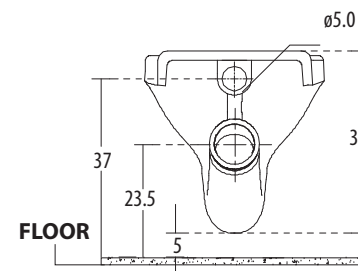

BACK VIEW

Features

- Standard design
- Smart fitting seat cover
- Installation on cantilever bracket
- Option of slow falling seat cover*
- Available in select colours