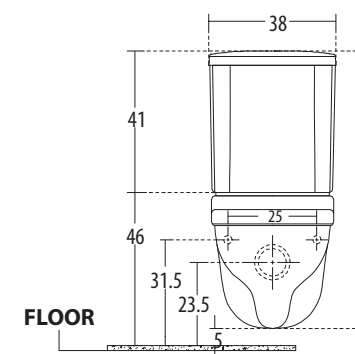

BACK VIEW

Features

- Straight line modern design
- Water-saving dual-flush (2/4 ltrs)
- Slow falling seat cover
- Colours: Starwhite & Ivory