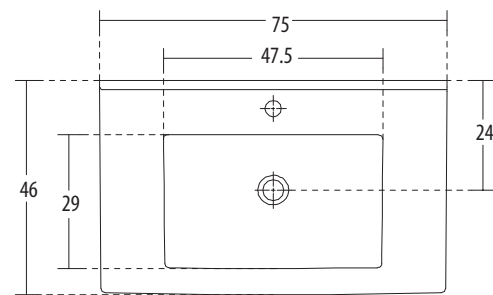

PLAN VIEW

Features

- Rectangular design with thin rim
- Centre pre-punched tap hole
- Chrome-plated cap for overflow hole
- Colours: Starwhite & Ivory