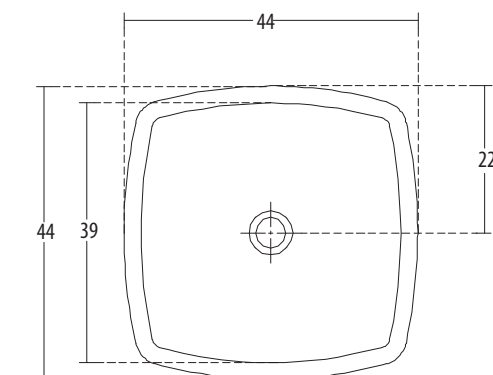

**Crystal** Cat. No.: 10057 (Regd. Design No. 190535)  
Size: 42 cms Dia

PLAN VIEW

FRONT ELEVATION

**Features**

- Bowl shaped washbasin with deep wash bowl
- Colours: Starwhite & Ivory

**Dove** Cat. No.: 10092 (Regd. Design No. 221026)  
Size (LxW): 44 x 44 cms