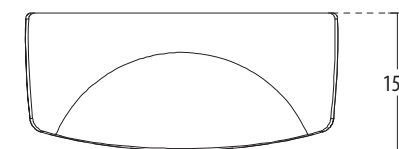

PLAN VIEW

FRONT ELEVATION

**Features**

- Ceramic cistern with front flush lever
- Side water inlet
- 10 ltrs water flushing
- Available in select colours

CISTERN

hindware

**Superb**  
Size (LxWxH): 41 x 13 x 31 cms

PLAN VIEW

FRONT ELEVATION

**Features**

- The Contemporary Slim Cistern
- Slim Cistern
- Germ Free Knob
- Compact Design
- Made from virgin polypropylene

**Wave**  
Size (LxWxH): 40 x 12.5 x 36 cms

PLAN VIEW

FRONT ELEVATION

**Features**

- The Designer Cistern
- Ultra Slim
- Concealed Outlet
- Wave Pattern
- Germ Free Knob
- Made from virgin polypropylene

CISTERN

hindware

**Sleek Plus**  
Size (LxWxH): 47.6 x 15.5 x 32.5 cms

PLAN VIEW

FRONT ELEVATION

**Features**

- Smart and sleek design
- Durable PVC body
- Trouble free flushing
- 10 ltrs. water flushing
- Available in select colours

**Sleek Plus Dual**  
Size (LxWxH): 47.6 x 15.5 x 32.5 cms