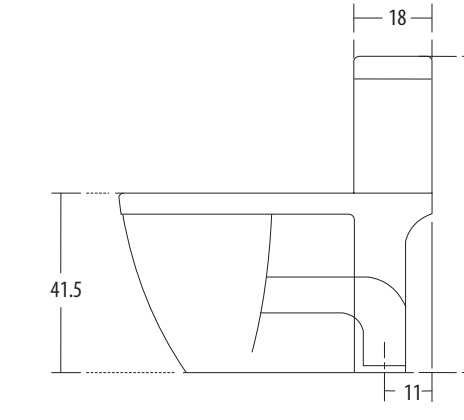

**Elisa** Cat. No.: 92046  
Size (HxWxP): 76 x 36.5 x 73 cms  
'S' Trap Distance: 11 cms

PLAN VIEW

SIDE VIEW

**Features**

- Stylish contemporary design
- Slow falling seat cover
- Water-saving dual-flush (3/6 ltrs)
- Colours: Starwhite & Ivory