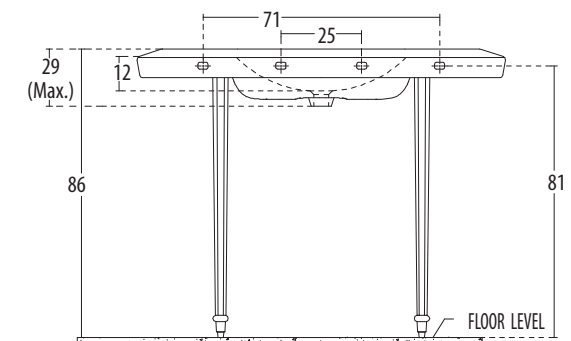

FRONT ELEVATION

Features

- Generously proportioned large basin with ledge on both sides
- Built-in chrome-plated towel hanger on both sides
- Optional decorative chrome-plated legs
- Centre pre-punched tap hole
- Chrome-plated cap for overflow hole
- Colours: Starwhite & Ivory