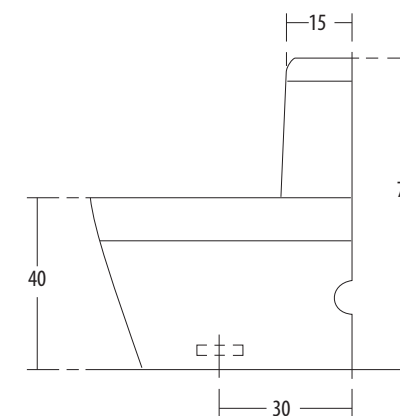

ONE PIECE CLOSETS

hindware  
ITALIAN COLLECTION

**Rubbic** Cat. No.: 92063  
Size (HxWxP): 79 x 35 x 65 cms  
'S' Trap Distance: 30 cms

PLAN VIEW

SIDE VIEW

**Features**

- Contemporary design with smooth flowing lines
- Space-saving design
- Slow falling seat cover
- Water-saving dual-flush (3/6 ltrs)
- Colours: Starwhite & Ivory