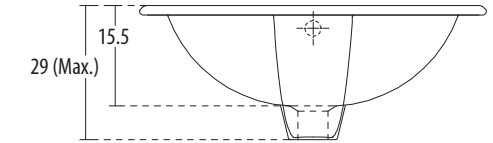

FRONT ELEVATION

Features

- Oval wash bowl with thin rim
- Centre pre-punched tap hole
- Available in select colours