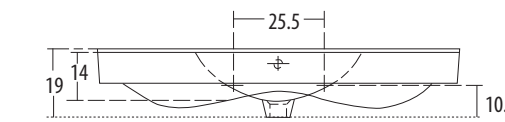

FRONT ELEVATION

Features

- Striking rectangular washbasin with wash bowl
- Chrome plated cap for over flow hole
- Centre pre-punched tap hole
- Colours: Starwhite & Ivory