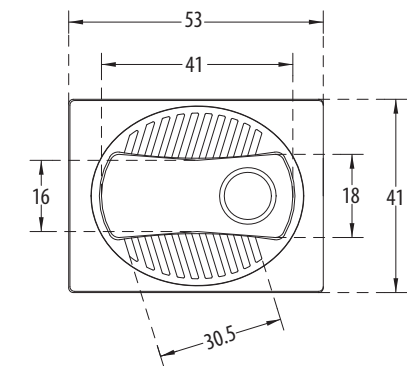

SQUATTING PANS

**Acu Pan** Cat. No.: 20076 (Regd. Design No. 221030)  
Size: 58 x 44 x 25 cms

PLAN VIEW

FRONT ELEVATION

**Features**

- Footrest design inspired by acupressure
- Colours: Starwhite & Ivory

**Orissa Pan Grace** Cat. No.: 20090  
Size (HxWxP): 53 x 41 x 23 cms