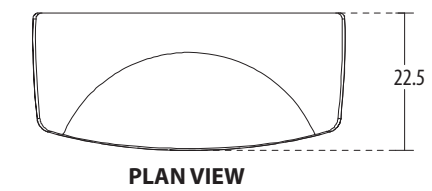

\*Slow falling seat covers are available only in Starwhite & Ivory colours.

CONCEALED CISTERNS

**Concealo - 80 mm** Cat No: 508179  
Size (LxBxW): 460 x 450 x 80 mm  
SAP Codes: 508177 – Flush Plate Cute  
508178 – Flush Plate Loop  
508800 – Flush Plate Shell  
508798 – Flush Plate Nova

**Flush Plates**

**Features**

- Efficient flushing
- Ultra slim HDPE body
- Elegant flush plates

CISTERN

**Dual Flush** Cat. No.: 21029  
Size (HxWxP): 38 x 43 x 17.5 cms

PLAN VIEW

FRONT ELEVATION

**Features**

- Combination of sleek design with functionality
- Side water inlet
- Ceramic cistern with water-saving dual-flush (3/6 ltrs)
- Available in select colours

**Low Level Cistern** Cat. No.: 21001  
Size (HxWxP): 34 x 50 x 22.5 cms

PLAN VIEW

FRONT ELEVATION

**Features**

- Ceramic cistern with front flush lever
- Side water inlet
- 10 ltrs water flushing
- Available in select colours

CISTERN

hindware

**Superb**  
Size (LxWxH): 41 x 13 x 31 cms