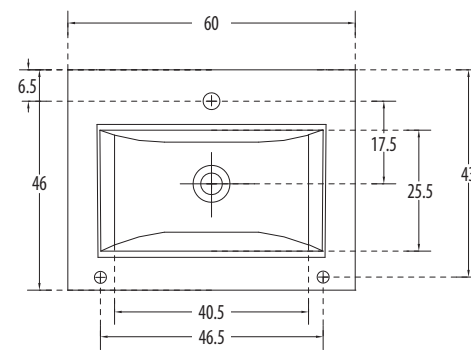

COUNTER TOP  
SELF RIMMING BASINS

hindware  
ITALIAN COLLECTION

COUNTER TOP  
SELF RIMMING BASINS

hindware

**Topaz** Cat. No.: 91028  
Size (LxWxH): 75 x 46 x 18 cms

**Tessa** Cat. No.: 91056  
Size (LxWxH): 60 x 46 x 17.5 cms

**Mini Oval** Cat. No.: 10051  
Size (LxW): 49 x 36 cms

**Oval** Cat. No.: 10017 (Regd. Design No. 190533)  
Size (LxW): 56 x 41 cms

PLAN VIEW

FRONT ELEVATION

**Features**

- Rectangular design with thin rim
- Centre pre-punched tap hole
- Chrome-plated cap for overflow hole
- Colours: Starwhite & Ivory