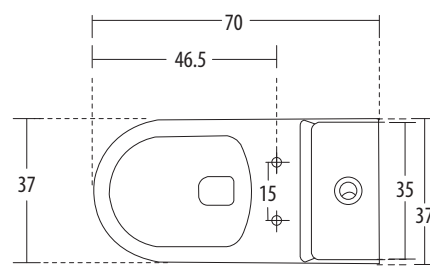

**Fusion** Cat. No.: 92071  
Size (HxWxP): 78 x 38 x 70 cms  
'S' Trap Distance: 10 cms

PLAN VIEW

SIDE VIEW

**Features**

- Unique design with clear lines
- Slow falling seat cover
- Water-saving dual-flush (3/6 ltrs)
- Colour: Starwhite & Ivory

hindware  
ITALIAN COLLECTION

ONE PIECE CLOSETS

**Inox** Cat. No.: 92043  
Size (HxWxP): 74 x 37 x 72 cms  
'S' Trap Distance: 30 cms  
Also available in 'P' Trap 18 cms  
Cat. No.: 92089

**Inox 100** Cat. No.: 92050  
'S' Trap Distance: 10 cms  
**Inox 220** Cat. No.: 92087  
'S' Trap Distance: 22 cms  
Cat. No.: 92089

PLAN VIEW

SIDE VIEW

Features

- Distinctive design with clear lines
- Slow falling seat cover
- Water-saving dual-flush (2/4 or 3/6 ltrs)
- Colours: Starwhite & Ivory
- Also available in Trap Distance 10 cms  
(**Inox 100** Cat. No.: 92050)

**Kathy** Cat. No.: 92053  
Size (HxWxP): 79 x 37 x 70 cms  
'S' Trap Distance: 30 cms

PLAN VIEW

SIDE VIEW

Features

- Cutting edge design with strong edges & smooth curves
- Designed to compliment the Kathy washbasin
- Slow falling seat cover
- Water-saving dual-flush (2/4 ltrs)
- Colours: Starwhite & Ivory