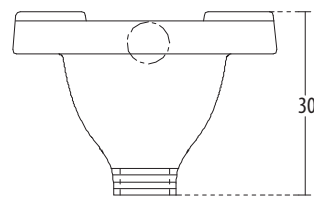

FRONT ELEVATION

Features

- Comfortable design
- One piece squatting pan (footrest attached to body)
- Available in select colours