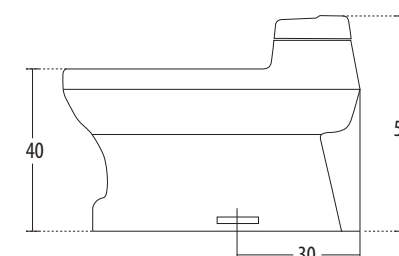

ONE PIECE CLOSETS

hindware  
ITALIAN COLLECTION

**Nano** Cat. No.: 92075  
Size (HxWxP): 53 x 40 x 73 cms  
'S' Trap Distance: 30 cms

PLAN VIEW

SIDE VIEW

Features

- Blends functionality, comfort and aesthetics
- **Needs just 1.5 litres to flush**
- Unique foot press flush knob for better hygiene
- Recommended for use in commercial/high footfall areas
- Slow falling seat cover
- Colour: Starwhite