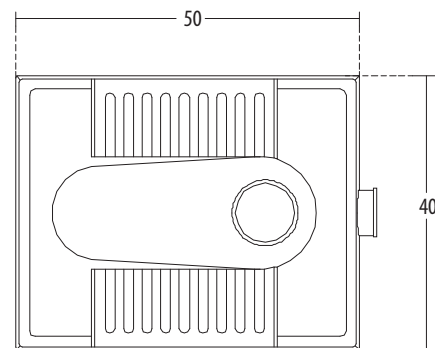

PLAN VIEW

FRONT ELEVATION

**Features**

- Comfortable design
- One Piece squatting pan (footrest attached to body)
- Available in select colours

SQUATTING PANS

hindware

**Asian Pan** Cat. No.: 20018  
Size: 50 x 40 x 16 cms