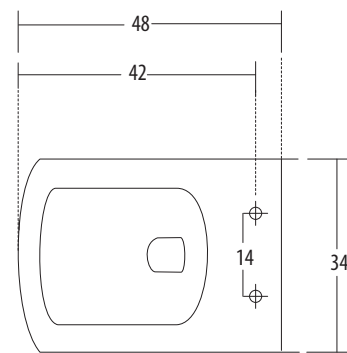

hindware  
ITALIAN COLLECTION

ONE PIECE CLOSETS

**Element** Cat. No.: 92082  
Size (HxWxP): 74.5 x 36 x 68 cms  
'S' Trap Distance: 30 cms  
Also available in 'P' Trap Distance 18

PLAN VIEW

SIDE VIEW

**Features**

**Elisa** Cat. No.: 92046  
Size (HxWxP): 76 x 36.5 x 73 cms  
'S' Trap Distance: 11 cms

PLAN VIEW

SIDE VIEW

**Features**

- Stylish contemporary design
- Slow falling seat cover
- Water-saving dual-flush (3/6 ltrs)
- Colours: Starwhite & Ivory

PLAN VIEW

SECTIONAL VIEW

**Features**

- Hidden S Trap
- Elegant design with convex cistern
- Flushing capacity 2/4 ltrs.
- Slow falling seat cover
- Colours: Starwhite & Ivory

hindware  
ART

**Magna EWC** Cat. No.: 20085  
 Size (HxWxP): 77.5 x 37.5 x 67 cms  
**Cistern** Cat. No.: 21053  
 'S' Trap Distance: 30 cms

hindware  
ITALIAN COLLECTION

WALL MOUNTED CLOSETS

hindware  
ITALIAN COLLECTION

**Rubic** Cat. No.: 92065  
Size (HxWxP): 34 x 34 x 48 cms  
'P' Trap Distance: 20.5 cms

PLAN VIEW

BACK VIEW

**Features**

- Contemporary design with smooth flowing lines
- Space-saving low projection
- Slow falling seat cover
- Colours: Starwhite & Ivory