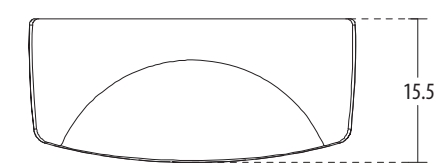

PLAN VIEW

FRONT ELEVATION

**Features**

- Smart and sleek design
- Durable PVC body
- Trouble free flushing
- 8 ltrs water flushing
- Colours: White, Ivory, Alpine Blue, Ocean Blue & Orchid

**Sleek Standard Dual**  
Size (LxWxH): 47.6 x 15 x 30 cms

hindware

**Sleek Smart**  
Size (LxWxH): 47.6 x 15 x 30 cms

PLAN VIEW

FRONT ELEVATION

**Features**

- Smart and sleek design
- Durable PVC body
- Trouble free flushing
- 10 ltrs water flushing
- Available in select colours

**Sleek ISI**  
Size (LxWxH): 32.5 x 47.6 x 15.5 cms

PLAN VIEW

FRONT ELEVATION

**Features**

- Smart and sleek design
- Durable PVC body
- Trouble free flushing
- 10 ltrs water flushing
- Available in select colours