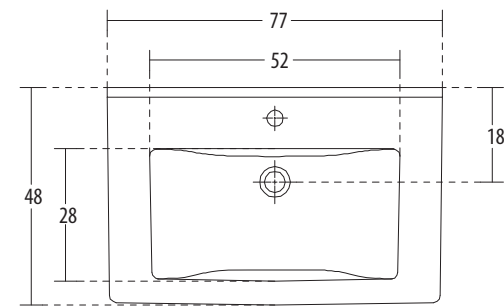

hindware
ITALIAN COLLECTION

OVER COUNTER BASINS

PLAN VIEW

Features

- Rectangular washbasin with tapered wash bowl
- Chrome-plated cap for overflow hole
- Centre pre-punched tap hole
- Colours: Starwhite & Ivory

Features

- Striking simplistic design with tapered wash bowl
- Colors : Starwhite & Ivory

OVER COUNTER BASINS

hindware
ITALIAN COLLECTION

Features

- Striking rectangular washbasin with wash bowl
- Chrome plated cap for over flow hole
- Centre pre-punched tap hole
- Colours: Starwhite & Ivory

Features

- Crown shaped washbasin with centre tap hole
- Centre pre-punched tap hole
- Chrome-plated cap for overflow hole
- Colours: Starwhite & Ivory