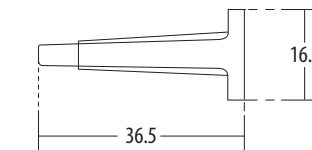

URINALS

SIZE	A	B	C
60 x 35	60	35	10
45 x 35	45	35	10

Features

- Specially designed squatting urinal
- Available in select colours

DIVISION PLATES

PLAN VIEW

Features

- Smart look for contemporary restrooms
- Mounted on screw
- Colours: Starwhite & Ivory