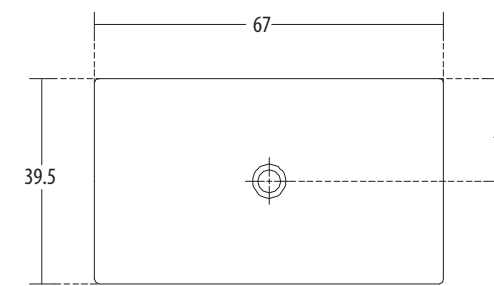

PLAN VIEW

Features

- Contemporary straightline design
- Shallow wash bowl
- Colours: Starwhite & Ivory