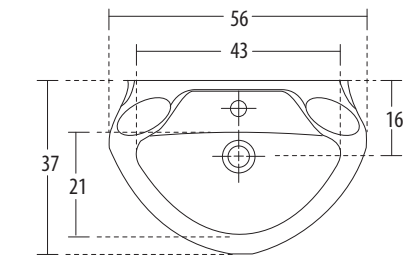

JUNIOR SERIES

Features

- Frog shaped EWC
- Low height (for kids)
- Special seat cover to compliment its design
- Available colours: Blush Red, Sunshine Yellow, Electric Blue & Spring Green

PLAN VIEW

Features

- Special design for kids
- One piece washbasin with in-built pedestal
- Available colours: Blush Red, Sunshine Yellow, Electric Blue & Spring Green