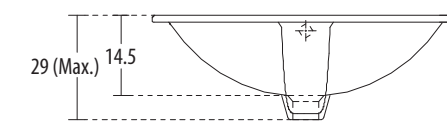

FRONT ELEVATION

Features

- Sleek oval design
- Can be used as under counter basin
- Chrome-plated cap for overflow hole
- Available in select colours