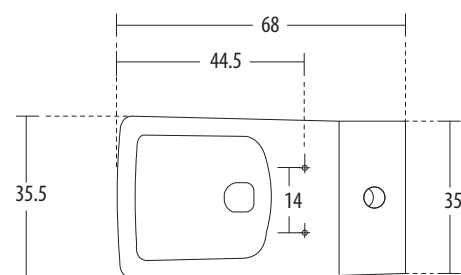

hindware  
ITALIAN COLLECTION

ONE PIECE CLOSETS

**Element** Cat. No.: 92082  
Size (HxWxP): 74.5 x 36 x 68 cms  
'S' Trap Distance: 30 cms  
Also available in 'P' Trap Distance 18

PLAN VIEW

SIDE VIEW

**Features**

**Viva** Cat. No.: 92059  
Size (HxWxP): 72 x 37.5 x 66 cms  
'S' Trap Distance: 30 cms

PLAN VIEW

SIDE VIEW

**Features**

- Contemporary rectangular design
- Designed to compliment the Viva washbasin
- Slow falling seat cover
- Water-saving dual-flush (3/6 ltrs)
- Colours: Starwhite & Ivory

hindware  
ITALIAN COLLECTION

ONE PIECE CLOSETS

**Wave** Cat. No.: 92066  
Size (HxWxP): 83 x 35.5 x 68 cms  
'S' Trap Distance: 30 cms

PLAN VIEW

SIDE VIEW

**Features**

- Solid angular body with smoothly moulded contours
- Slow falling seat cover
- Water-saving dual-flush (3/6 ltrs)
- Colour: Starwhite & Ivory

WITH LARGE BOWL

NEW

**MASSIMO** Cat. No.: 92090  
Size (HxWxP): 70 x 37 x 66 cms  
'S' Trap Distance: 30 cms

PLAN VIEW

SIDE VIEW

**Features**

- Solid Round, curvaceous design with extra large bowl
- Slow falling seat cover
- Water-saving dual-flush (3/6 ltrs)
- Colours: Starwhite & Ivory