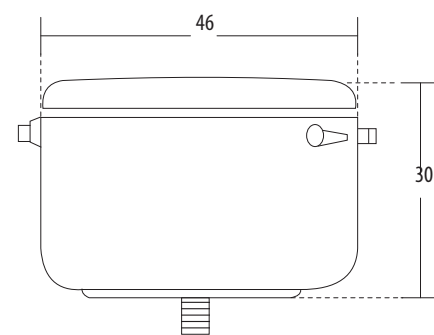

FRONT ELEVATION

**Features**

- The Designer Cistern
- Ultra Slim
- Concealed Outlet
- Wave Pattern
- Germ Free Knob
- Made from virgin polypropylene

CISTERN

hindware

**Sleek Plus**  
Size (LxWxH): 47.6 x 15.5 x 32.5 cms

PLAN VIEW

FRONT ELEVATION

**Features**

- Smart and sleek design
- Durable PVC body
- Trouble free flushing
- 10 ltrs. water flushing
- Available in select colours

**Sleek Plus Dual**  
Size (LxWxH): 47.6 x 15.5 x 32.5 cms

PLAN VIEW

FRONT ELEVATION

**Features**

- Smart and sleek design
- Durable PVC body
- Trouble free flushing
- Water-saving dual-flush (3/6 ltrs)
- Available in select colours

CISTERN

hindware

**Sleek Standard**  
Size (LxWxH): 47.6 x 15 x 30 cms

PLAN VIEW

FRONT ELEVATION

**Features**

- Smart and sleek design
- Durable PVC body
- Trouble free flushing
- 8 ltrs water flushing
- Colours: White, Ivory, Alpine Blue, Ocean Blue & Orchid

**Sleek Standard Dual**  
Size (LxWxH): 47.6 x 15 x 30 cms