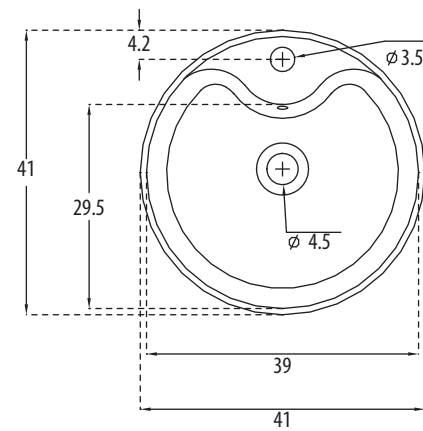

**Olivia** Cat. No.: 91026  
Size (LxWxH): 49 x 41 x 18.5 cms

PLAN VIEW

FRONT ELEVATION

**Features**

- Crown shaped washbasin with centre tap hole
- Centre pre-punched tap hole
- Chrome-plated cap for overflow hole
- Colours: Starwhite & Ivory

hindware  
ITALIAN COLLECTION

OVER COUNTER BASINS

**Rubbic** Cat. No.: 91041  
Size (LxWxH): 48 x 36.5 x 13.5 cms

PLAN VIEW

FRONT ELEVATION

**Features**

- Stunning rectangular design with smooth flowing lines
- Designed to compliment the Rubbic EWC
- Colours: Starwhite & Ivory

**SOLITAIRE** Cat. No.: 91064  
Size (LxWxH): 41 x 41 x 14.5 cms

PLAN VIEW

FRONT ELEVATION

**Features**

- Ring-shaped orbicular design
- Sleek curves
- Centre pre-punched tap hole
- Chrome plated cap for overflow hole
- Colour: star white & ivory