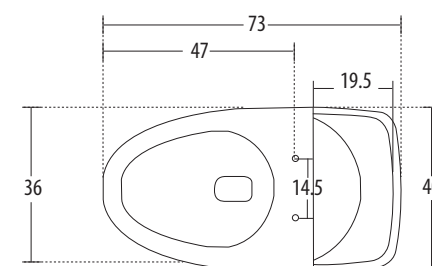

hindware  
ITALIAN COLLECTION

ONE PIECE CLOSETS

**Element** Cat. No.: 92082  
Size (HxWxP): 74.5 x 36 x 68 cms  
'S' Trap Distance: 30 cms  
Also available in 'P' Trap Distance 18

PLAN VIEW

SIDE VIEW

**Features**

hindware  
ITALIAN COLLECTION

ONE PIECE CLOSETS

**Inox** Cat. No.: 92043  
Size (HxWxP): 74 x 37 x 72 cms  
'S' Trap Distance: 30 cms  
Also available in 'P' Trap 18 cms  
Cat. No.: 92089

**Inox 100** Cat. No.: 92050  
'S' Trap Distance: 10 cms  
**Inox 220** Cat. No.: 92087  
'S' Trap Distance: 22 cms  
Cat. No.: 92089

**Kathy** Cat. No.: 92053  
Size (HxWxP): 79 x 37 x 70 cms  
'S' Trap Distance: 30 cms

PLAN VIEW

SIDE VIEW

Features

- Cutting edge design with strong edges & smooth curves
- Designed to compliment the Kathy washbasin
- Slow falling seat cover
- Water-saving dual-flush (2/4 ltrs)
- Colours: Starwhite & Ivory

ONE PIECE CLOSETS

hindware  
ITALIAN COLLECTION

**Nano** Cat. No.: 92075  
Size (HxWxP): 53 x 40 x 73 cms  
'S' Trap Distance: 30 cms

PLAN VIEW

SIDE VIEW

Features

- Blends functionality, comfort and aesthetics
- **Needs just 1.5 litres to flush**
- Unique foot press flush knob for better hygiene
- Recommended for use in commercial/high footfall areas
- Slow falling seat cover
- Colour: Starwhite