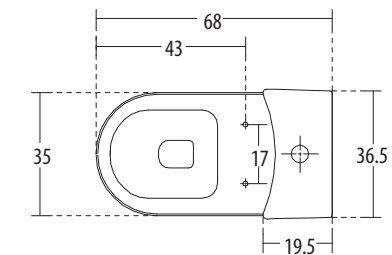

hindware  
ITALIAN COLLECTION

COUPLED CLOSETS

**Gracia EWC** Cat. No.: 92077  
**Cistern** Cat. No.: 92128  
 'S' Trap Distance : 11 cms  
 Size (H x W x P) : 81 x 35.5 x 67 cms

PLAN VIEW

SECTIONAL VIEW

**Features**

PLAN VIEW

BACK VIEW

**Features**

- Contemporary rectangular design
- Water-saving dual-flush (3/6 ltrs)
- Slow falling seat cover
- Colours: Starwhite & Ivory

**Crystal EWC** Cat. No.: 20048 (Regd. Design No. 221027)  
Size (HxWxP): 82 x 38 x 68.5 cms  
**Crystal Cistern** Cat. No.: 21032  
'P' Trap Distance: 23.5 cms

PLAN VIEW

BACK VIEW

**Features**

- Straight line modern design
- Water-saving dual-flush (2/4 ltrs)
- Slow falling seat cover
- Colours: Starwhite & Ivory

**Tulip EWC** Cat. No.: 20071 (Regd. Design No. 221166)  
Size (HxWxP): 79 x 36.5 x 68 cms  
**Tulip Cistern** Cat. No.: 21047  
'P' Trap Distance: 23 cms

hindware

**Constellation EWC** Cat. No.: 20028 (Regd. Design No. 221047)  
Size (HxWxP): 79x 37 x 69 cms  
**Constellation Cistern** Cat. No.: 21038  
'P' Trap Distance: 15.5 cms

PLAN VIEW

BACK VIEW

**Features**