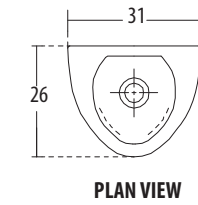

*Recommended height for Kids 37.5 cms

Features

- Space-saving design, chrome-plated nozzle spray for flushing
- Mounted on Z type brackets
- Outlet to wall/floor
- Water inlet from back
- Available in select colours