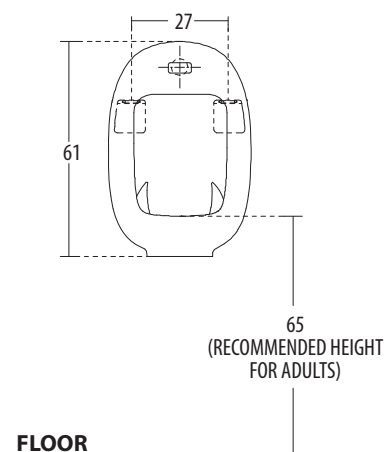

**Senso Art** Cat. No.: 60018 (Regd. Design No. 221031)  
Size (HxWxP): 61 x 39 x 37 cms

PLAN VIEW

FRONT ELEVATION

\*Recommended height for Kids 37.5 cms