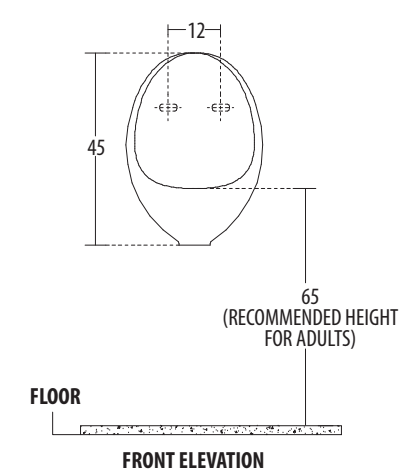

**Flat Back Small** Cat. No.: 60001  
Size (HxWxP): 44 x 31.5 x 26.5 cms

\*Recommended height for Kids 37.5 cms

**Features**

- Space-saving design
- Outlet to wall/floor
- Water inlet from top
- Available in select colours

URINALS

hindware

**Small Ideal** Cat. No.: 60005  
Size (HxWxP): 45 x 32.5 x 33.5 cms

\*Recommended height for Kids 37.5 cms

**Features**

- Trendy design
- Chrome-plated nozzle spray for flushing
- Mounted on Z type brackets
- Water inlet from top spray jet
- Outlet to wall/floor
- Available in select colours