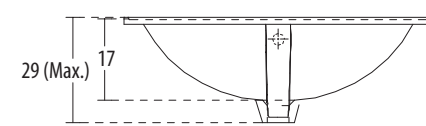

**Rhapsody** Cat. No.: 10045 (Regd. Design No. 200583)  
Size (LxW): 63 x 50 cms

PLAN VIEW

FRONT ELEVATION

**Features**

- Design characterised by large bowl
- Centre pre-punched tap hole
- Available in select colours