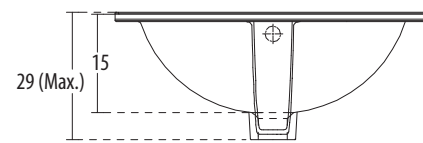

FRONT ELEVATION

Features

- Attractive round design with centre tap hole
- Centre pre-punched tap hole
- Chrome-plated cap for overflow hole
- Available in select colours