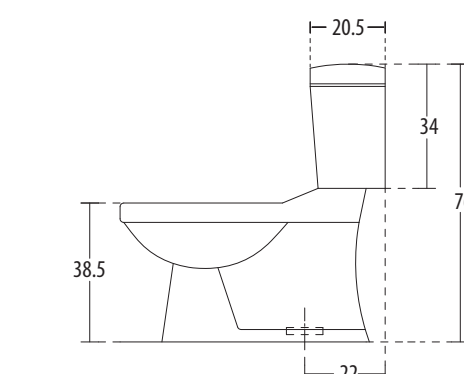

COUPLED CLOSETS

**Clipper EWC** Cat. No.: 92026  
Size (HxWxP): 79 x 41 x 72 cms  
**Clipper Cistern** Cat. No.: 92106  
'S' Trap Distance: 22 cms

**Clipper 10** Cat. No.: 92073  
**Clipper Cistern 10** Cat. No.: 92126

hindware  
ITALIAN COLLECTION

**Florence EWC** Cat. No.: 92058  
Size (HxWxP): 76 x 38.5 x 72.5 cms  
**Florence Cistern** Cat. No.: 92122  
'S' Trap Distance: 22 cms

PLAN VIEW

SIDE VIEW

**Features**

- Contemporary modern design
- Slow falling seat cover
- Water-saving dual-flush (3/6 ltrs)
- Colours: Starwhite & Ivory