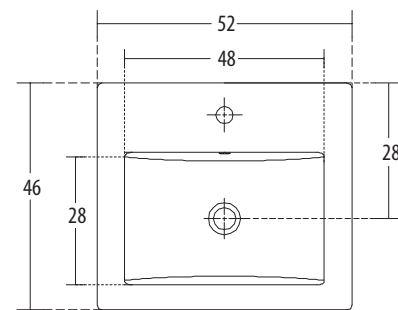

hindware
ITALIAN COLLECTION

SEMI RECESSED BASINS

PLAN VIEW

Features

- Attractive rectangular design
- Rectangular design with tapered wash bowl
- Centre pre-punched tap hole
- Chrome-plated cap for overflow hole
- Colours: Starwhite & Ivory

Features

- Impressive design
- Centre pre-punched tap hole
- Chrome-plated cap for over flow hole
- Colours: Starwhite & Ivory

COUNTER TOP
SELF RIMMING BASINS

hindware
ITALIAN COLLECTION

Features

- Striking rectangular design
- Centre pre-punched tap hole
- Chrome-plated cap for over flow hole
- Colour: Starwhite & Ivory

Features

- Rectangular design with thin rim
- Centre pre-punched tap hole
- Chrome-plated cap for overflow hole
- Colours: Starwhite & Ivory