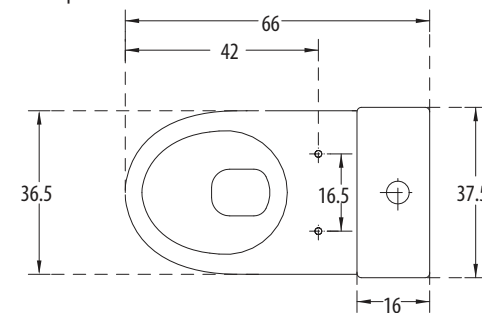

hindware  
ITALIAN COLLECTION

COUPLED CLOSETS

**Gracia EWC** Cat. No.: 92077  
**Cistern** Cat. No.: 92128  
 'S' Trap Distance : 11 cms  
 Size (H x W x P) : 81 x 35.5 x 67 cms

PLAN VIEW

SECTIONAL VIEW

**Features**

hindware

**Constellation EWC** Cat. No.: 20028 (Regd. Design No. 221047)  
Size (HxWxP): 79x 37 x 69 cms  
**Constellation Cistern** Cat. No.: 21038  
'P' Trap Distance: 15.5 cms

PLAN VIEW

BACK VIEW

**Features**

- Elegant design with convex cistern
- Water-saving dual-flush (3/6 ltrs)
- Option of slow falling seat cover\*
- Available in select colours

**Mario** Cat. No.: 20084  
Size (HxWxP): 76 x 37.5 x 66 cms  
Cistern Cat. No.: 21052  
'P' Trap distance 15 cms