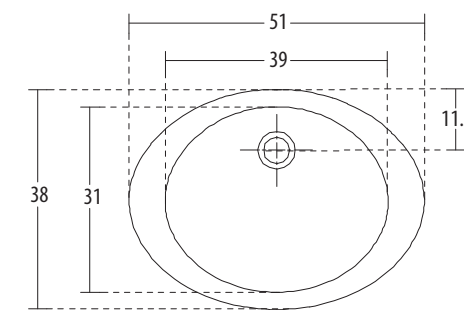

COUNTER TOP
SELF RIMMING BASINS

hindware

Features

- Design characterised by large bowl
- Centre pre-punched tap hole
- Available in select colours

Features

- Attractive round design with centre tap hole
- Centre pre-punched tap hole
- Chrome-plated cap for overflow hole
- Available in select colours

COUNTER TOP
SELF RIMMING BASINS

hindware

PLAN VIEW

Features

- Oval shaped distinctive design
- Available in select colours

Features

- Oval wash bowl with thin rim
- Centre pre-punched tap hole
- Available in select colours