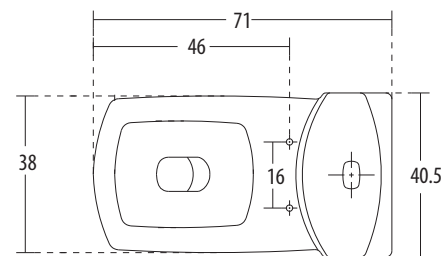

hindware  
ITALIAN COLLECTION

ONE PIECE CLOSETS

**Element** Cat. No.: 92082  
Size (HxWxP): 74.5 x 36 x 68 cms  
'S' Trap Distance: 30 cms  
Also available in 'P' Trap Distance 18

PLAN VIEW

SIDE VIEW

**Features**

hindware  
ITALIAN COLLECTION

ONE PIECE CLOSETS

**Opal** Cat. No.: 92006  
Size (HxWxP): 71 x 40.5 x 71 cms  
'S' Trap Distance: 30 cms

PLAN VIEW

SIDE VIEW

**Features**

- A combination of smooth straight lines & curves
- Designed to compliment the Opal washbasin
- Slow falling seat cover
- Water-saving dual-flush (3/6 ltrs)
- Colours: Starwhite & Ivory