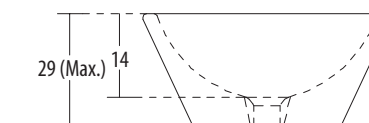

FRONT ELEVATION

Features

- Bowl shaped washbasin with deep wash bowl
- Colours: Starwhite & Ivory