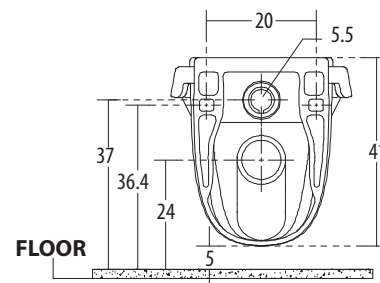

**Studio** Cat. No.: 20061 (Regd. Design No. 196928)  
Size (HxWxP): 41 x 36 x 52 cms  
'P' Trap Distance: 24 cms

PLAN VIEW

BACK VIEW

Features

- Space-saving design
- Preferred design for Green Buildings
- Smart fitting seat cover
- Option of slow falling seat cover\*
- Available in select colours