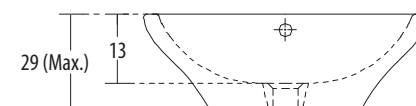

FRONT ELEVATION

Features

- Bowl shaped washbasin with chrome-plated cap for overflow hole
- Colours: Starwhite & Ivory