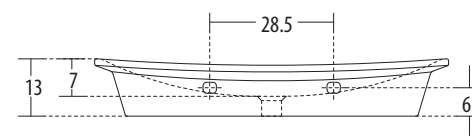

hindware  
ITALIAN COLLECTION

OVER COUNTER BASINS

**Torin** Cat. No.: 91034  
Size (LxWxH): 79 x 39 x 13 cms

PLAN VIEW

FRONT ELEVATION

**Features**

- Stunning design with clear lines
- Centre pre-punched tap hole
- Colours: Starwhite & Ivory