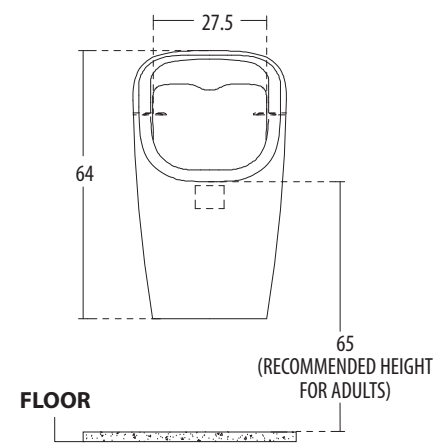

**Enigma E-Sense** Cat. No.: 96004 (Regd. Design No. 221032)  
Size (HxWxP): 64 x 37 x 31 cms

PLAN VIEW

FRONT ELEVATION

\*Recommended height for Kids 37.5 cms

**Features**

- Microwave sensor operated urinal
- Powered by electric current with battery backup
- Concealed sensing unit behind urinal
- Hygienic & intelligent
- Built-in water seal
- Mounted on Z type brackets
- Water-saving model
- Water inlet from back
- Outlet to wall
- Colours: Starwhite & Ivory