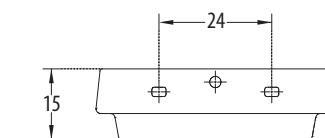

FRONT ELEVATION

Features

- Sleek, minimalistic & stylish design with deep wash bowl
- Centre pre punched tap hole
- Chrome plated cap for overflow hole
- Built-in Chrome plated towel rail
- Colour : starwhite & Ivory