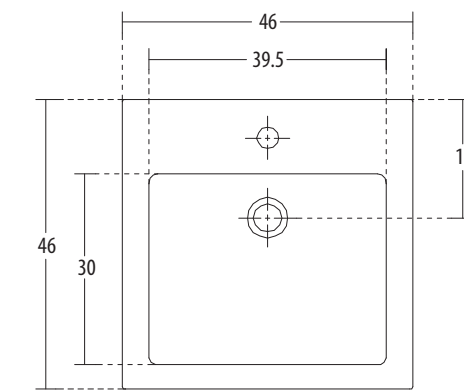

OVER COUNTER BASINS

**Armada** Cat. No.: 91009 (Regd. Design No. 221044)  
Size (LxWxH): 67 x 39.5 x 14 cms

PLAN VIEW

FRONT ELEVATION

**Features**

- Contemporary straightline design
- Shallow wash bowl
- Colours: Starwhite & Ivory

**Altor** Cat. No.: 91018  
Size (LxWxH): 46 x 46 x 17 cms

PLAN VIEW

FRONT ELEVATION

**Features**

- Square shaped washbasin with deep square wash bowl
- Centre pre-punched tap hole
- Chrome-plated cap for overflow hole
- Colours: Starwhite & Ivory