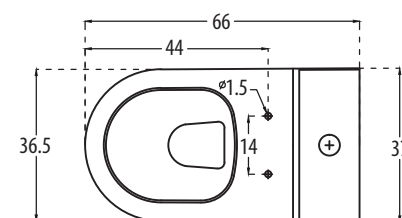

hindware  
ITALIAN COLLECTION

ONE PIECE CLOSETS

**Element** Cat. No.: 92082  
Size (HxWxP): 74.5 x 36 x 68 cms  
'S' Trap Distance: 30 cms  
Also available in 'P' Trap Distance 18

PLAN VIEW

SIDE VIEW

**Features**

**Viva** Cat. No.: 92059  
Size (HxWxP): 72 x 37.5 x 66 cms  
'S' Trap Distance: 30 cms

PLAN VIEW

SIDE VIEW

**Features**

- Contemporary rectangular design
- Designed to compliment the Viva washbasin
- Slow falling seat cover
- Water-saving dual-flush (3/6 ltrs)
- Colours: Starwhite & Ivory

hindware  
ITALIAN COLLECTION

ONE PIECE CLOSETS

**Wave** Cat. No.: 92066  
Size (HxWxP): 83 x 35.5 x 68 cms  
'S' Trap Distance: 30 cms

PLAN VIEW

SIDE VIEW

**Features**

- Solid angular body with smoothly moulded contours
- Slow falling seat cover
- Water-saving dual-flush (3/6 ltrs)
- Colour: Starwhite & Ivory

WITH LARGE BOWL

NEW

**MASSIMO** Cat. No.: 92090  
Size (HxWxP): 70 x 37 x 66 cms  
'S' Trap Distance: 30 cms

PLAN VIEW

SIDE VIEW

**Features**

- Solid Round, curvaceous design with extra large bowl
- Slow falling seat cover
- Water-saving dual-flush (3/6 ltrs)
- Colours: Starwhite & Ivory