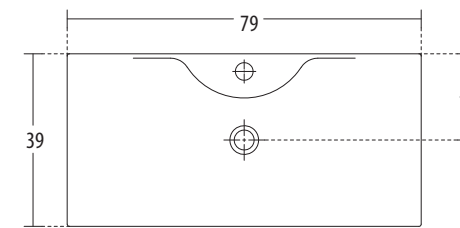

hindware
ITALIAN COLLECTION

OVER COUNTER BASINS

Features

- Stunning rectangular design with smooth flowing lines
- Designed to compliment the Rubbic EWC
- Colours: Starwhite & Ivory

Features

- Ring-shaped orbicular design
- Sleek curves
- Centre pre-punched tap hole
- Chrome plated cap for overflow hole
- Colour: star white & ivory

hindware
ITALIAN COLLECTION

OVER COUNTER BASINS

PLAN VIEW

Features

- Stunning design with clear lines
- Centre pre-punched tap hole
- Colours: Starwhite & Ivory

Features

- A unique combination of round washbasin with attractive slant
- Centre pre-punched tap hole
- Chrome-plated cap for overflow hole
- Colours: Starwhite & Ivory