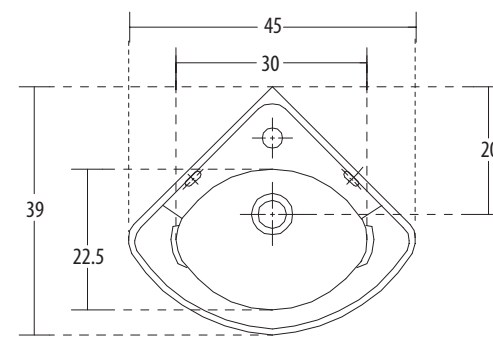

hindware

**Sleek Smart**  
Size (LxWxH): 47.6 x 15 x 30 cms

PLAN VIEW

FRONT ELEVATION

**Features**

- Smart and sleek design
- Durable PVC body
- Trouble free flushing
- 10 ltrs water flushing
- Available in select colours

**Sleek ISI**  
Size (LxWxH): 32.5 x 47.6 x 15.5 cms

PLAN VIEW

FRONT ELEVATION

**Features**

- Smart and sleek design
- Durable PVC body
- Trouble free flushing
- 10 ltrs water flushing
- Available in select colours

CORNER BASINS

DESIGNER BASINS

**Claret** Cat. No.: 10076 (Regd. Design No. 221035)  
Size (LxW): 56 x 43.5 cms

PLAN VIEW

FRONT ELEVATION

**Features**

- Trendy design
- Centre pre-punched tap hole
- Available in select colours

**Corner** Cat. No.: 10031 (Regd. Design No. 183465)  
Size (LxW): 45 x 39 cms

PLAN VIEW

FRONT ELEVATION

**Features**

- Corner design
- Centre semi-punched tap hole
- Available in select colours

**Element** Cat. No.: 91057  
Size: 52 x 47 x 15 cms