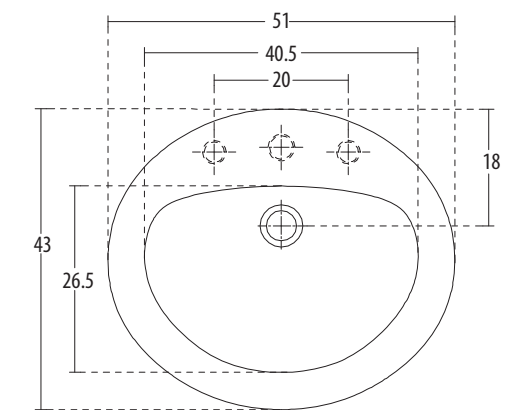

**Round Starlet** Cat. No.: 10052  
Size: 49 cms Dia

PLAN VIEW

FRONT ELEVATION

**Features**

- Attractive round design with centre tap hole
- Centre pre-punched tap hole
- Chrome-plated cap for overflow hole
- Available in select colours

COUNTER TOP  
SELF RIMMING BASINS

hindware

**Tiffany** Cat. No.: 10046 (Regd. Design No. 209901)  
Size (LxW): 51 x 38 cms

PLAN VIEW

FRONT ELEVATION

**Features**

- Oval shaped distinctive design
- Available in select colours

**Vienne** Cat. No.: 10038 (Regd. Design No. 173949)  
Size (LxW): 51 x 43 cms

PLAN VIEW

FRONT ELEVATION

**Features**

- Oval wash bowl with thin rim
- Centre pre-punched tap hole
- Available in select colours