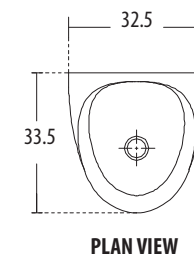

URINALS

hindware

**Flat Back Large** Cat. No.: 60002  
Size (HxWxP): 59 x 39 x 37.5 cms

\*Recommended height for Kids 37.5 cms

**Features**

- Anti-splash channel design
- Mounted on Z type brackets
- Outlet to wall/floor
- Water inlet from top spray jet
- Available in select colours

**Flat Back Small** Cat. No.: 60001  
Size (HxWxP): 44 x 31.5 x 26.5 cms

\*Recommended height for Kids 37.5 cms

**Features**

- Space-saving design
- Outlet to wall/floor
- Water inlet from top
- Available in select colours

URINALS

hindware

**Small Ideal** Cat. No.: 60005  
Size (HxWxP): 45 x 32.5 x 33.5 cms

\*Recommended height for Kids 37.5 cms

**Features**

- Trendy design
- Chrome-plated nozzle spray for flushing
- Mounted on Z type brackets
- Water inlet from top spray jet
- Outlet to wall/floor
- Available in select colours