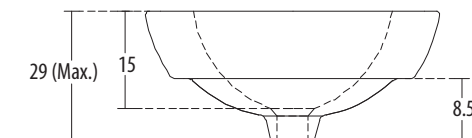

FRONT ELEVATION

Features

- Rectangular design insert basin
- Colours: Starwhite & Ivory