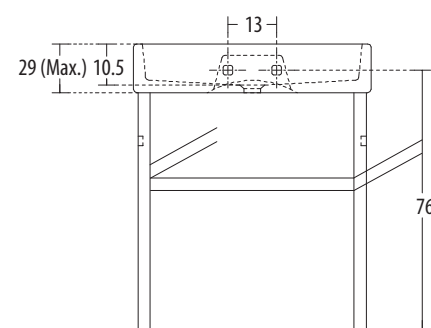

**Features**

- Gorgeous round washbasin
- Colours: Starwhite & Ivory

**Magna** Cat. No.: 10079 (Regd. Design No. 208785)  
Size (LxW): 63 x 50 cms

PLAN VIEW

FRONT ELEVATION

**Features**

- Rectangular washbasin
- Chrome-plated cap for overflow hole
- Centre pre-punched tap hole
- Chrome-plated legs (optional)
- Colours: Starwhite & Ivory