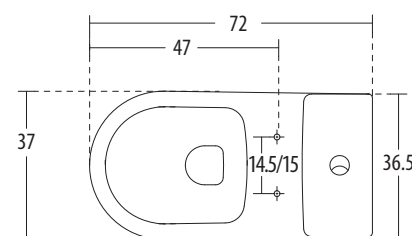

hindware  
ITALIAN COLLECTION

ONE PIECE CLOSETS

**Element** Cat. No.: 92082  
Size (HxWxP): 74.5 x 36 x 68 cms  
'S' Trap Distance: 30 cms  
Also available in 'P' Trap Distance 18

PLAN VIEW

SIDE VIEW

**Features**

**Elisa** Cat. No.: 92046  
Size (HxWxP): 76 x 36.5 x 73 cms  
'S' Trap Distance: 11 cms

PLAN VIEW

SIDE VIEW

**Features**

- Stylish contemporary design
- Slow falling seat cover
- Water-saving dual-flush (3/6 ltrs)
- Colours: Starwhite & Ivory

**Fusion** Cat. No.: 92071  
Size (HxWxP): 78 x 38 x 70 cms  
'S' Trap Distance: 10 cms

PLAN VIEW

SIDE VIEW

**Features**

- Unique design with clear lines
- Slow falling seat cover
- Water-saving dual-flush (3/6 ltrs)
- Colour: Starwhite & Ivory

hindware  
ITALIAN COLLECTION

ONE PIECE CLOSETS

**Inox** Cat. No.: 92043  
Size (HxWxP): 74 x 37 x 72 cms  
'S' Trap Distance: 30 cms  
Also available in 'P' Trap 18 cms  
Cat. No.: 92089

**Inox 100** Cat. No.: 92050  
'S' Trap Distance: 10 cms  
**Inox 220** Cat. No.: 92087  
'S' Trap Distance: 22 cms  
Cat. No.: 92089