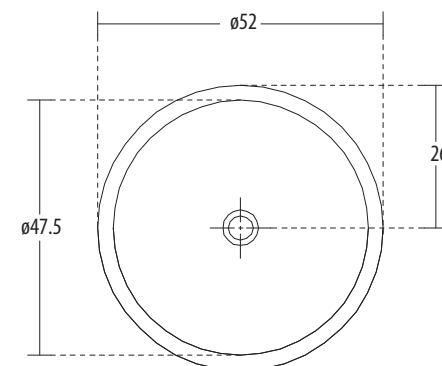

PLAN VIEW

Features

- Bowl shaped washbasin with chrome-plated cap for overflow hole
- Colours: Starwhite & Ivory