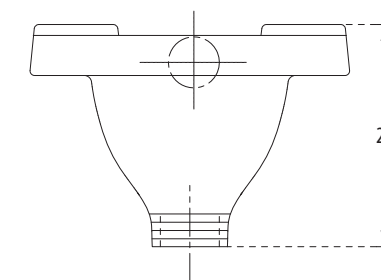

FRONT ELEVATION

Features

- Comfortable design
- One Piece squatting pan(footrest attached to body)
- Available in select colours