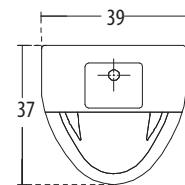

hindware ART

SENSOR OPERATED URINALS

*Recommended height for Kids 37.5 cms

Features

- Operated by passive and extra sensitive infrared sensor
- Powered by battery
- Built-in water seal
- Pre-use flushing of 250ml and post use flushing of 350ml of water
- Mounted on Z type brackets
- Outlet to wall
- Water inlet from back
- Colours: Starwhite & Ivory

PLAN VIEW

*Recommended height for Kids 37.5 cms

Features

- Operated by passive and extra sensitive infrared sensor
- Powered by battery
- Pre-use flushing of 250ml and post use flushing of 350ml of water
- Mounted on Z type brackets
- Water inlet from back
- Outlet to wall/floor
- Colours: Starwhite & Ivory

URINALS

hindware ITALIAN COLLECTION

*Recommended height for Kids 37.5 cms

Features

- Cute oval shape
- Outlet to wall/floor
- Mounted on Z type brackets
- Outlet to wall
- Water inlet from back
- Colours: Starwhite & Ivory

Features

- Oval Shaped Urinal
- Outlet to wall/floor
- Mounted on Z Type brackets
- Bottom Outlet
- Top Water Inlet
- Color : Star white & Ivory