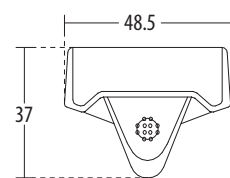

hindware ART

SENSOR OPERATED URINALS

PLAN VIEW

*Recommended height for Kids 37.5 cms

Features

- Operated by passive and extra sensitive infrared sensor
- Powered by battery
- Built-in water seal
- Pre-use flushing of 250ml and post use flushing of 350ml of water
- Mounted on Z type brackets
- Outlet to wall
- Water inlet from back
- Colours: Starwhite & Ivory

*Recommended height for Kids 37.5 cms

Features

- Operated by passive and extra sensitive infrared sensor
- Powered by battery
- Pre-use flushing of 250ml and post use flushing of 350ml of water
- Mounted on Z type brackets
- Water inlet from back
- Outlet to wall/floor
- Colours: Starwhite & Ivory

URINALS

hindware ITALIAN COLLECTION

*Recommended height for Kids 37.5 cms

Features

- Cute oval shape
- Outlet to wall/floor
- Mounted on Z type brackets
- Outlet to wall
- Water inlet from back
- Colours: Starwhite & Ivory

Features

- Oval Shaped Urinal
- Outlet to wall/floor
- Mounted on Z Type brackets
- Bottom Outlet
- Top Water Inlet
- Color : Star white & Ivory