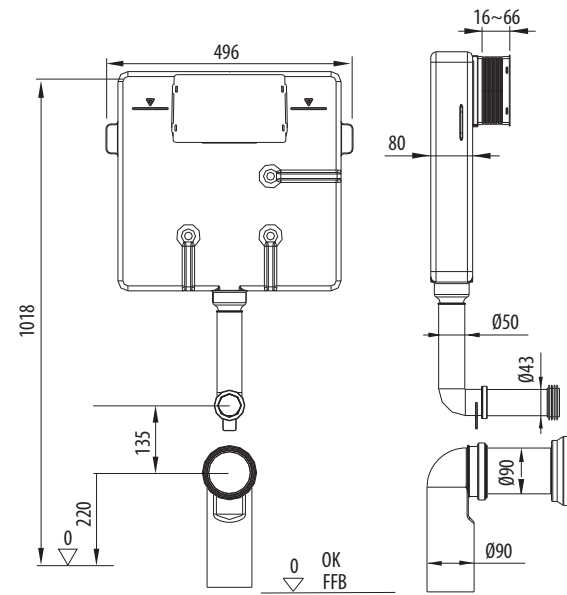

**Flush Plates**

**Features**

- Efficient flushing
- Ultra slim HDPE body
- Elegant flush plates

CISTERN

**Dual Flush** Cat. No.: 21029  
Size (HxWxP): 38 x 43 x 17.5 cms

PLAN VIEW

FRONT ELEVATION

**Features**