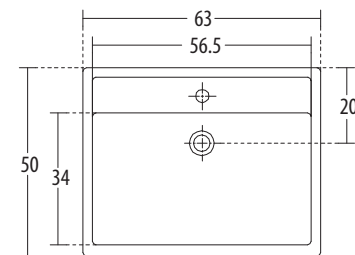

OVER COUNTER BASINS

Features

- Gorgeous round washbasin
- Colours: Starwhite & Ivory

PLAN VIEW

Features

- Rectangular washbasin
- Chrome-plated cap for overflow hole
- Centre pre-punched tap hole
- Chrome-plated legs (optional)
- Colours: Starwhite & Ivory

OVER COUNTER BASINS

Features

- Round petal shaped washbasin
- Centre pre-punched tap hole
- Chrome-plated cap for overflow hole
- Colours: Starwhite & Ivory