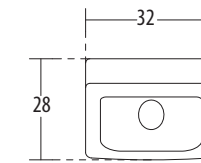

hindware
ITALIAN COLLECTION

SENSOR OPERATED URINALS

*Recommended height for Kids 37.5 cms

Features

- Operated by passive and extra sensitive infrared sensor
- Concealed sensing unit behind urinal
- Powered by battery
- Pre-use flushing of 250ml and post use flushing of 350ml of water
- Mounted on Z type brackets
- Water inlet from back
- Outlet to wall
- Colours: Starwhite & Ivory

*Recommended height for Kids 37.5 cms

Features

- Microwave sensor operated urinal
- Powered by electric current with battery backup
- Concealed sensing unit behind urinal
- Hygienic & intelligent
- Built-in water seal
- Mounted on Z type brackets
- Water-saving model
- Water inlet from back
- Outlet to wall
- Colours: Starwhite & Ivory

SENSOR OPERATED URINALS

hindware
ITALIAN COLLECTION

PLAN VIEW

*Recommended height for Kids 37.5 cms

Features

- Operated by passive and extra sensitive infrared sensor
- Concealed sensing unit behind urinal
- Powered by battery
- Built-in water seal
- Pre-use flushing of 250ml and post use flushing of 350ml of water
- Mounted on Z type brackets & screw
- Water inlet from back
- Outlet to wall
- Colours: Starwhite & Ivory