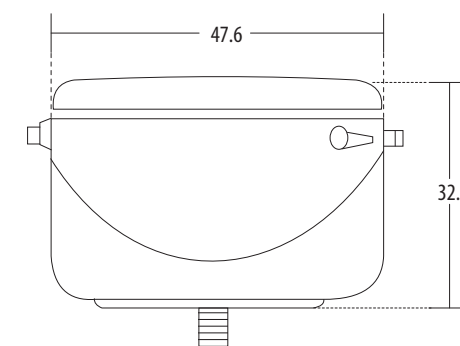

hindware

**Sleek Smart**  
Size (LxWxH): 47.6 x 15 x 30 cms

PLAN VIEW

FRONT ELEVATION

**Features**

- Smart and sleek design
- Durable PVC body
- Trouble free flushing
- 10 ltrs water flushing
- Available in select colours

**Sleek ISI**  
Size (LxWxH): 32.5 x 47.6 x 15.5 cms

PLAN VIEW

FRONT ELEVATION

**Features**

- Smart and sleek design
- Durable PVC body
- Trouble free flushing
- 10 ltrs water flushing
- Available in select colours