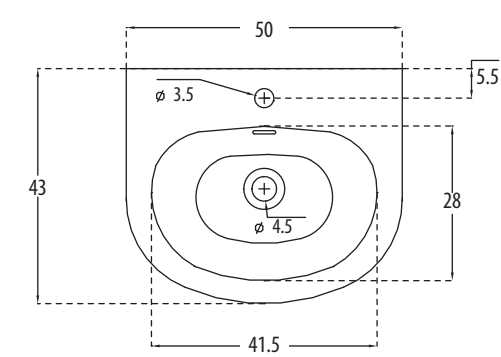

hindware
ITALIAN COLLECTION

OVER COUNTER BASINS

Features

- Contemporary rectangular design
- Concealed waste hole with chrome finish metallic flap
- Centre pre-punched tap hole
- Colours: Starwhite & Ivory

Features

- Characterised by defined forms and aesthetic purity
- Anti-bacterial, germ-free ceramic surface
- Designed to complement the Cornice EWC
- Colours: Starwhite & Ivory

OVER COUNTER BASINS

hindware
ITALIAN COLLECTION

Features

- Annular design in perfect geometry
- Sleek curves
- Centre pre-punched tap hole
- Chrome plated cap for overflow hole
- Colour: star white & ivory

PLAN VIEW

Features

- Oblongated design with space for toiletries
- Centre pre punched tap hole
- Chrome plated rectangular cap for over flow hole
- Colours: star white & ivory