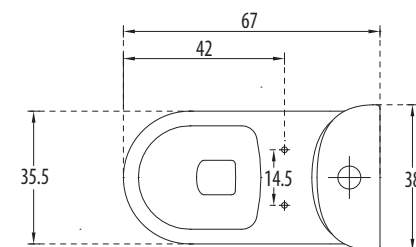

hindware  
ITALIAN COLLECTION

ONE PIECE CLOSETS

**Element** Cat. No.: 92082  
Size (HxWxP): 74.5 x 36 x 68 cms  
'S' Trap Distance: 30 cms  
Also available in 'P' Trap Distance 18

PLAN VIEW

SIDE VIEW

**Features**

**Elisa** Cat. No.: 92046  
Size (HxWxP): 76 x 36.5 x 73 cms  
'S' Trap Distance: 11 cms

PLAN VIEW

SIDE VIEW

**Features**

- Stylish contemporary design
- Slow falling seat cover
- Water-saving dual-flush (3/6 ltrs)
- Colours: Starwhite & Ivory

hindware  
ITALIAN COLLECTION

**Florence EWC** Cat. No.: 92058  
Size (HxWxP): 76 x 38.5 x 72.5 cms  
**Florence Cistern** Cat. No.: 92122  
'S' Trap Distance: 22 cms

PLAN VIEW

SIDE VIEW

**Features**

- Contemporary modern design
- Slow falling seat cover
- Water-saving dual-flush (3/6 ltrs)
- Colours: Starwhite & Ivory

hindware  
ITALIAN COLLECTION

COUPLED CLOSETS

**Gracia EWC** Cat. No.: 92077  
**Cistern** Cat. No.: 92128  
 'S' Trap Distance : 11 cms  
 Size (H x W x P) : 81 x 35.5 x 67 cms

PLAN VIEW

SECTIONAL VIEW

**Features**