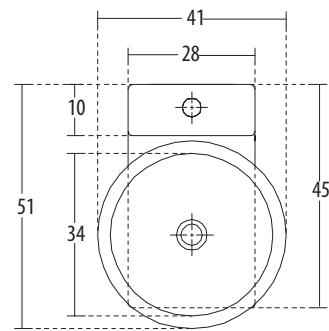

**Corner** Cat. No.: 10031 (Regd. Design No. 183465)  
Size (LxW): 45 x 39 cms

PLAN VIEW

FRONT ELEVATION

**Features**

- Corner design
- Centre semi-punched tap hole
- Available in select colours

**Element** Cat. No.: 91057  
Size: 52 x 47 x 15 cms

**Tarrot** Cat. No.: 91037  
Size (LxW): 100 x 47 x 15 cms

PLAN VIEW

FRONT ELEVATION

**Features**

- Long, rectangular washbasin
- Oval wash bowl with ledges on both sides
- Centre pre-punched tap hole
- Colours: Starwhite & Ivory

DESIGNER BASINS

**Amorino** Cat. No.: 10083 (Regd. Design No. 208791)  
Size: 41 cms Dia  
**Washbasin Holder** Cat. No.: 11033

PLAN VIEW

FRONT ELEVATION

**Features**

- Round washbasin with ceramic washbasin holder
- Chrome-plated cap for overflow hole
- Pre-punched tap hole on ceramic holder
- Colours: Starwhite & Ivory