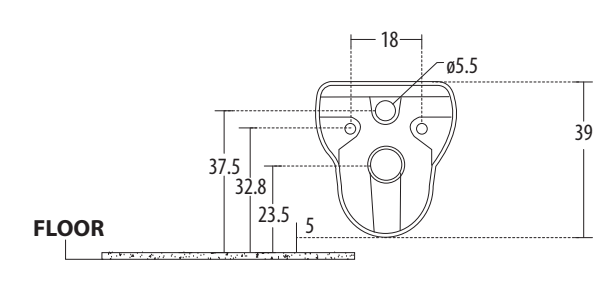

BACK VIEW

Features

- Trendy modern design
- Slow falling seat cover
- Colours: Starwhite & Ivory