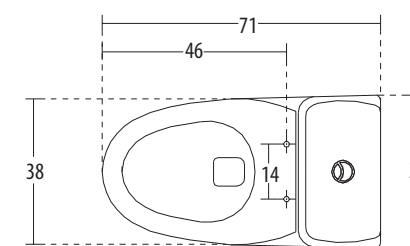

hindware  
ITALIAN COLLECTION

ONE PIECE CLOSETS

**Altor** Cat. No.: 92052  
Size (HxWxP): 78.5 x 38 x 72 cms  
'S' Trap Distance: 30 cms

PLAN VIEW

SIDE VIEW

**Features**

- Smart geometrical design, with bold lines
- Designed to compliment the Altor washbasin
- Slow falling seat cover
- Water-saving dual-flush (3/6 ltrs)
- Colours: Starwhite & Ivory

**Cedar** Cat. No.: 92072  
Size (HxWxP): 75 x 35 x 67 cms  
'S' Trap Distance: 10 cms  
Also available in 'P' Trap 18 cms

PLAN VIEW

SIDE VIEW

**Features**

- Compact Look
- Designed to compliment Cedar Wash Basin
- Slow falling seat cover
- 'S' Trap Distance: 10 cms
- Water-saving dual-flush (3/6 ltrs)
- Colours: Starwhite & Ivory

ONE PIECE CLOSETS

hindware  
ITALIAN COLLECTION

**Deimos** Cat. No.: 92044  
Size (HxWxP): 65 x 39 x 71 cms  
'S' Trap Distance: 30 cms

PLAN VIEW

SIDE VIEW

**Features**

- A combination of stylish curves & practicality
- Designed to compliment the Deimos washbasin
- Slow falling seat cover
- Water-saving dual-flush (3/6 ltrs)
- Colours: Starwhite & Ivory

hindware  
ITALIAN COLLECTION

ONE PIECE CLOSETS

**Element** Cat. No.: 92082  
Size (HxWxP): 74.5 x 36 x 68 cms  
'S' Trap Distance: 30 cms  
Also available in 'P' Trap Distance 18

PLAN VIEW

SIDE VIEW

**Features**