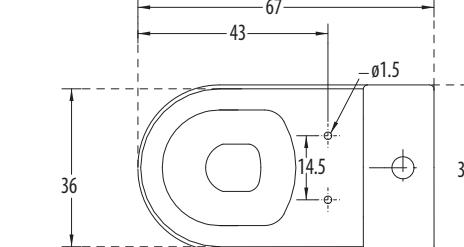

hindware  
ITALIAN COLLECTION

ONE PIECE CLOSETS

**Element** Cat. No.: 92082  
Size (HxWxP): 74.5 x 36 x 68 cms  
'S' Trap Distance: 30 cms  
Also available in 'P' Trap Distance 18

PLAN VIEW

SIDE VIEW

**Features**

**Elisa** Cat. No.: 92046  
Size (HxWxP): 76 x 36.5 x 73 cms  
'S' Trap Distance: 11 cms

PLAN VIEW

SIDE VIEW

**Features**

- Stylish contemporary design
- Slow falling seat cover
- Water-saving dual-flush (3/6 ltrs)
- Colours: Starwhite & Ivory

PLAN VIEW

SECTIONAL VIEW

**Features**

- Hidden S Trap
- Elegant design with convex cistern
- Flushing capacity 2/4 ltrs.
- Slow falling seat cover
- Colours: Starwhite & Ivory

hindware  
ART

**Magna EWC** Cat. No.: 20085  
 Size (HxWxP): 77.5 x 37.5 x 67 cms  
**Cistern** Cat. No.: 21053  
 'S' Trap Distance: 30 cms