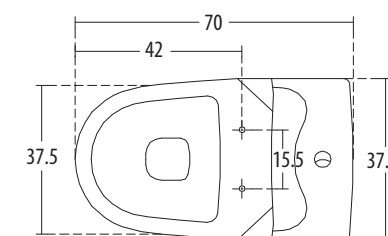

hindware
ITALIAN COLLECTION

ONE PIECE CLOSETS

Features

- Distinctive design with clear lines
- Slow falling seat cover
- Water-saving dual-flush (2/4 or 3/6 ltrs)
- Colours: Starwhite & Ivory
- Also available in Trap Distance 10 cms
  (**Inox 100** Cat. No.: 92050)

Features

- Cutting edge design with strong edges & smooth curves
- Designed to compliment the Kathy washbasin
- Slow falling seat cover
- Water-saving dual-flush (2/4 ltrs)
- Colours: Starwhite & Ivory

ONE PIECE CLOSETS

hindware
ITALIAN COLLECTION

Features

- Blends functionality, comfort and aesthetics
- **Needs just 1.5 litres to flush**
- Unique foot press flush knob for better hygiene
- Recommended for use in commercial/high footfall areas
- Slow falling seat cover
- Colour: Starwhite

Note:

- (i) Incoming water pressure required 1.5 kg/cm² min.
- (ii) Foot button needs to be pressed for 8 secs for effective flushing

PLAN VIEW

Features

- Combination of functionality, comfort & aesthetics
- Designed to compliment the Olivia washbasin
- Slow falling seat cover
- Water-saving dual-flush (3/6 ltrs)
- Colours: Starwhite & Ivory
- Also available in 'S' Trap Distance 22 cms
  (**Olivia 220** Cat. No.: 92042)