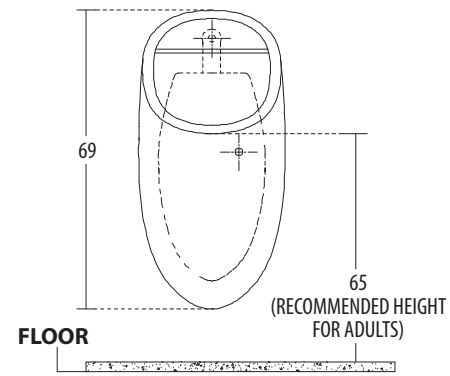

FRONT ELEVATION

*Recommended height for Kids 37.5 cms

Features

- Operated by passive and extra sensitive infrared sensor
- Concealed sensing unit behind urinal
- Powered by battery
- Pre-use flushing of 250ml and post use flushing of 350ml of water
- Mounted on Z type brackets
- Water inlet from back
- Outlet to wall
- Colours: Starwhite & Ivory