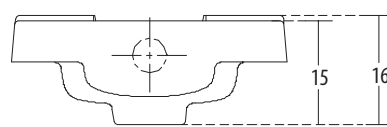

FRONT ELEVATION

Features

- Comfortable design
- One piece squatting pan (footrest attached to body)
- Shallow design
- Available in select colours