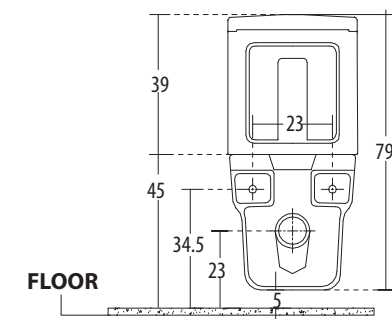

BACK VIEW

Features

- Attractive design with concave cistern
- Water-saving dual-flush (3/6 ltrs)
- Option of slow falling seat cover*
- Colours: Starwhite & Ivory