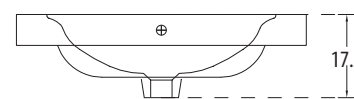

FRONT ELEVATION

Features

- Striking rectangular design
- Centre pre-punched tap hole
- Chrome-plated cap for over flow hole
- Colours: Starwhite & Ivory