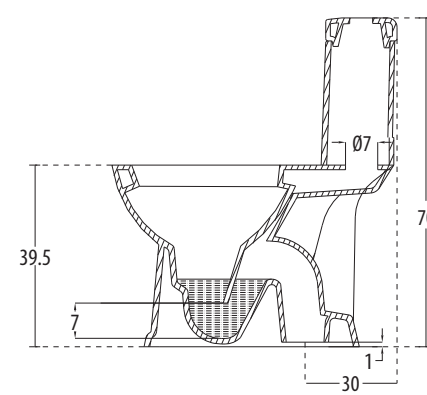

SIDE VIEW

Features

- Simplistic & contemporary design
- Slow falling seat cover
- Water-saving dual-flush (3/6 ltrs)
- Colours: Starwhite & Ivory