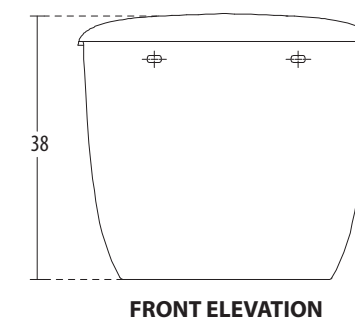

**Flush Plates**

**Features**

- Efficient flushing
- Ultra slim HDPE body
- Elegant flush plates

CISTERN

**Dual Flush** Cat. No.: 21029  
Size (HxWxP): 38 x 43 x 17.5 cms

PLAN VIEW

FRONT ELEVATION

**Features**

- Combination of sleek design with functionality
- Side water inlet
- Ceramic cistern with water-saving dual-flush (3/6 ltrs)
- Available in select colours

**Low Level Cistern** Cat. No.: 21001  
Size (HxWxP): 34 x 50 x 22.5 cms