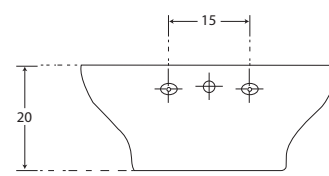

FRONT ELEVATION

Features

- Timeless designs
- Designed to compliment Gracia EWC
- Colour : Starwhite & Ivory