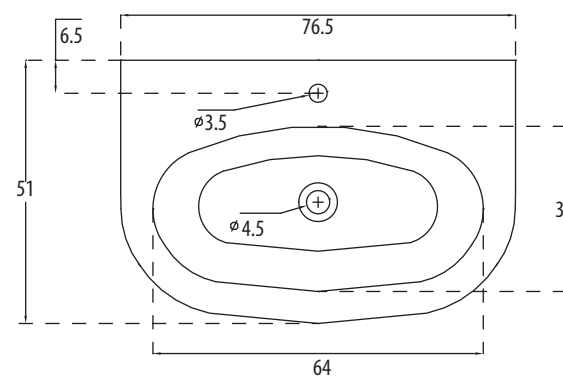

hindware
ITALIAN COLLECTION

OVER COUNTER BASINS

Features

- Oblongated design with space for toiletries
- Centre pre punched tap hole
- Chrome plated rectangular cap for over flow hole
- Colours: star white & ivory

PLAN VIEW

Features

- Oblongated design with space for toiletries
- Centre pre punched tap hole
- Chrome plated rectangular cap for over flow hole
- Colours: star white & ivory

OVER COUNTER BASINS

hindware
ITALIAN COLLECTION

Features

- Gorgeous tri-angular shaped basin
- Designed to complement Essence EWC
- Colours: Starwhite & Ivory

Features

- Impressive rectangular shaped basin
- Designed to compliment the Fonte EWC
- Colours: Starwhite & Ivory