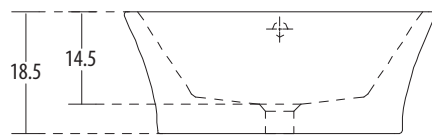

**Olivia** Cat. No.: 91026  
Size (LxWxH): 49 x 41 x 18.5 cms

PLAN VIEW

FRONT ELEVATION

**Features**

- Crown shaped washbasin with centre tap hole
- Centre pre-punched tap hole
- Chrome-plated cap for overflow hole
- Colours: Starwhite & Ivory