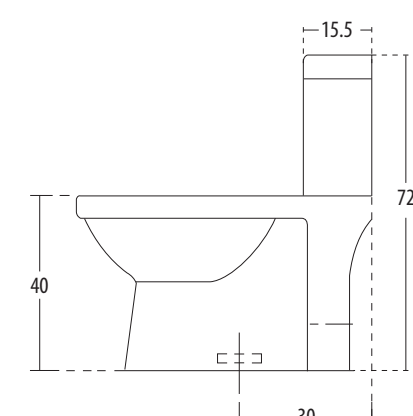

hindware  
ITALIAN COLLECTION

ONE PIECE CLOSETS

**Element** Cat. No.: 92082  
Size (HxWxP): 74.5 x 36 x 68 cms  
'S' Trap Distance: 30 cms  
Also available in 'P' Trap Distance 18

PLAN VIEW

SIDE VIEW

**Features**

ONE PIECE CLOSETS

hindware  
ITALIAN COLLECTION

**Rubbic** Cat. No.: 92063  
Size (HxWxP): 79 x 35 x 65 cms  
'S' Trap Distance: 30 cms

PLAN VIEW

SIDE VIEW

**Features**

- Contemporary design with smooth flowing lines
- Space-saving design
- Slow falling seat cover
- Water-saving dual-flush (3/6 ltrs)
- Colours: Starwhite & Ivory

**Viva** Cat. No.: 92059  
Size (HxWxP): 72 x 37.5 x 66 cms  
'S' Trap Distance: 30 cms

PLAN VIEW

SIDE VIEW

**Features**

- Contemporary rectangular design
- Designed to compliment the Viva washbasin
- Slow falling seat cover
- Water-saving dual-flush (3/6 ltrs)
- Colours: Starwhite & Ivory