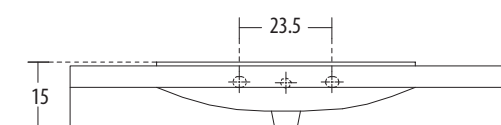

**Tarrot** Cat. No.: 91037  
Size (LxW): 100 x 47 x 15 cms

PLAN VIEW

FRONT ELEVATION

**Features**

- Long, rectangular washbasin
- Oval wash bowl with ledges on both sides
- Centre pre-punched tap hole
- Colours: Starwhite & Ivory