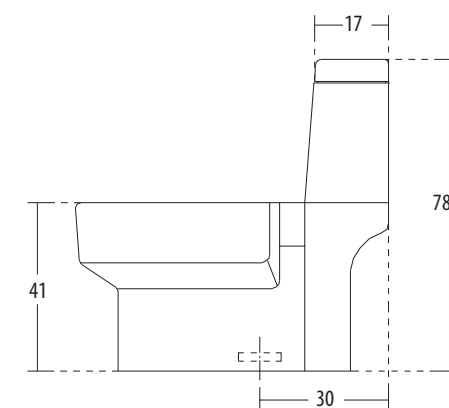

hindware  
ITALIAN COLLECTION

ONE PIECE CLOSETS

**Altor** Cat. No.: 92052  
Size (HxWxP): 78.5 x 38 x 72 cms  
'S' Trap Distance: 30 cms

PLAN VIEW

SIDE VIEW

**Features**

- Smart geometrical design, with bold lines
- Designed to compliment the Altor washbasin
- Slow falling seat cover
- Water-saving dual-flush (3/6 ltrs)
- Colours: Starwhite & Ivory