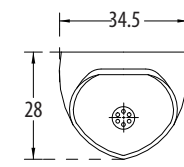

hindware ART

SENSOR OPERATED URINALS

*Recommended height for Kids 37.5 cms

Features

- Operated by passive and extra sensitive infrared sensor
- Powered by battery
- Built-in water seal
- Pre-use flushing of 250ml and post use flushing of 350ml of water
- Mounted on Z type brackets
- Outlet to wall
- Water inlet from back
- Colours: Starwhite & Ivory

*Recommended height for Kids 37.5 cms

Features

- Operated by passive and extra sensitive infrared sensor
- Powered by battery
- Pre-use flushing of 250ml and post use flushing of 350ml of water
- Mounted on Z type brackets
- Water inlet from back
- Outlet to wall/floor
- Colours: Starwhite & Ivory

URINALS

hindware ITALIAN COLLECTION

PLAN VIEW

*Recommended height for Kids 37.5 cms

Features

- Cute oval shape
- Outlet to wall/floor
- Mounted on Z type brackets
- Outlet to wall
- Water inlet from back
- Colours: Starwhite & Ivory

Features

- Oval Shaped Urinal
- Outlet to wall/floor
- Mounted on Z Type brackets
- Bottom Outlet
- Top Water Inlet
- Color : Star white & Ivory