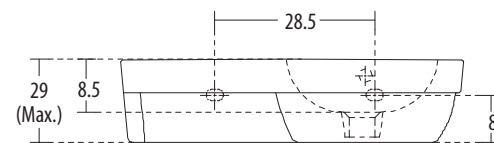

FRONT ELEVATION

Features

- Perfect combination of design & functionality
- Side pre-punched tap hole
- Chrome-plated cap for overflow hole
- Colours: Starwhite & Ivory