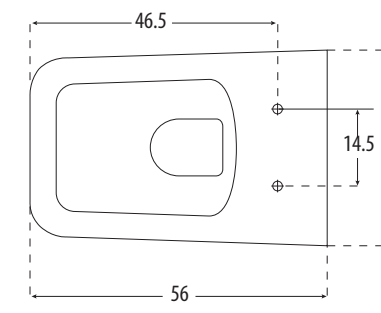

hindware  
ITALIAN COLLECTION

ONE PIECE CLOSETS

**Element** Cat. No.: 92082  
Size (HxWxP): 74.5 x 36 x 68 cms  
'S' Trap Distance: 30 cms  
Also available in 'P' Trap Distance 18

PLAN VIEW

SIDE VIEW

**Features**

**Elisa** Cat. No.: 92046  
Size (HxWxP): 76 x 36.5 x 73 cms  
'S' Trap Distance: 11 cms

PLAN VIEW

SIDE VIEW

**Features**

- Stylish contemporary design
- Slow falling seat cover
- Water-saving dual-flush (3/6 ltrs)
- Colours: Starwhite & Ivory

**Torin** Cat. No.: 92039  
Size (HxWxP): 33.5 x 35.5 x 55 cms  
'P' Trap Distance: 21 cms

PLAN VIEW

BACK VIEW

**Features**

- Stunning design with clear lines
- Slow falling seat cover
- Colours: Starwhite & Ivory

**Tessa** Cat. No.: 92079  
Size (HxWxP): 36 x 37 x 56 cms  
'P' Trap distance 22.8 cms

PLAN VIEW

BACK VIEW

**Features**

- Clean geometrical design
- Slow falling seat cover
- Colours: Starwhite & Ivory

**Venezia** Cat. No.: 92034  
Size (HxWxP): 39.5 x 36 x 55.5 cms  
'P' Trap Distance: 22.5 cms