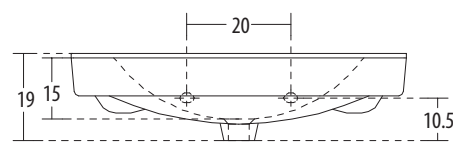

FRONT ELEVATION

Features

- Rectangular washbasin with tapered wash bowl
- Chrome-plated cap for overflow hole
- Centre pre-punched tap hole
- Colours: Starwhite & Ivory