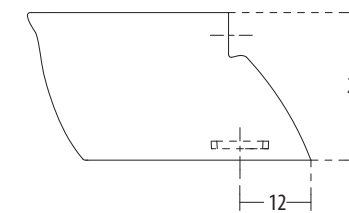

JUNIOR SERIES

**Poncho EWC** Cat. No.: 20062 (Regd. Design No. 202127)  
Size (HxWxP): 26 x 39 x 50 cms  
'S' Trap Distance: 12 cms

PLAN VIEW

SIDE VIEW

**Features**

- Frog shaped EWC
- Low height (for kids)
- Special seat cover to compliment its design
- Available colours: Blush Red, Sunshine Yellow, Electric Blue & Spring Green