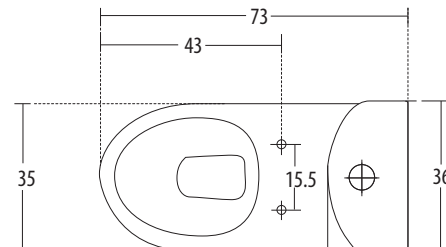

hindware  
ITALIAN COLLECTION

ONE PIECE CLOSETS

**Element** Cat. No.: 92082  
Size (HxWxP): 74.5 x 36 x 68 cms  
'S' Trap Distance: 30 cms  
Also available in 'P' Trap Distance 18

PLAN VIEW

SIDE VIEW

**Features**

hindware  
ITALIAN COLLECTION

**Florence EWC** Cat. No.: 92058  
Size (HxWxP): 76 x 38.5 x 72.5 cms  
**Florence Cistern** Cat. No.: 92122  
'S' Trap Distance: 22 cms

PLAN VIEW

SIDE VIEW

**Features**

- Contemporary modern design
- Slow falling seat cover
- Water-saving dual-flush (3/6 ltrs)
- Colours: Starwhite & Ivory

hindware  
ITALIAN COLLECTION

COUPLED CLOSETS

**Gracia EWC** Cat. No.: 92077  
**Cistern** Cat. No.: 92128  
 'S' Trap Distance : 11 cms  
 Size (H x W x P) : 81 x 35.5 x 67 cms

PLAN VIEW

SECTIONAL VIEW

**Features**

- Unique Shape with stunning design
- Slow falling seat cover
- Water saving dual flush
- Designed to compliment Gracia Wash Basin
- Water-saving dual-flush (3/6 ltrs)
- Colours: Starwhite & Ivory

**Oasis EWC** Cat. No.: 92076  
 Size (HxWxP): 73 x 36 x 73 cms  
**Oasis Cistern** Cat No.: 92127  
 'S' Trap Distance: 30 cms