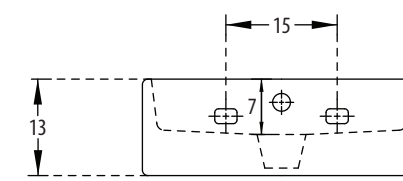

FRONT ELEVATION

Features

- Sleek dynamic shaped basin
- Designed to complement Viva EWC
- Colours: Starwhite & Ivory