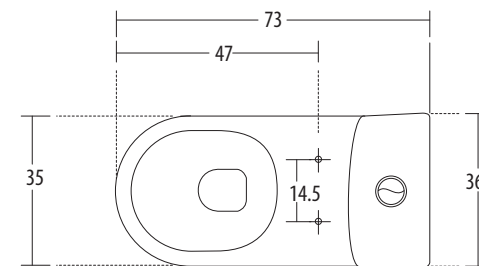

hindware  
ITALIAN COLLECTION

ONE PIECE CLOSETS

**Element** Cat. No.: 92082  
Size (HxWxP): 74.5 x 36 x 68 cms  
'S' Trap Distance: 30 cms  
Also available in 'P' Trap Distance 18

PLAN VIEW

SIDE VIEW

**Features**

**Elisa** Cat. No.: 92046  
Size (HxWxP): 76 x 36.5 x 73 cms  
'S' Trap Distance: 11 cms

PLAN VIEW

SIDE VIEW

**Features**

- Stylish contemporary design
- Slow falling seat cover
- Water-saving dual-flush (3/6 ltrs)
- Colours: Starwhite & Ivory

**Fusion** Cat. No.: 92071  
Size (HxWxP): 78 x 38 x 70 cms  
'S' Trap Distance: 10 cms

PLAN VIEW

SIDE VIEW

**Features**

- Unique design with clear lines
- Slow falling seat cover
- Water-saving dual-flush (3/6 ltrs)
- Colour: Starwhite & Ivory

hindware  
ITALIAN COLLECTION

ONE PIECE CLOSETS

**Inox** Cat. No.: 92043  
Size (HxWxP): 74 x 37 x 72 cms  
'S' Trap Distance: 30 cms  
Also available in 'P' Trap 18 cms  
Cat. No.: 92089

**Inox 100** Cat. No.: 92050  
'S' Trap Distance: 10 cms  
**Inox 220** Cat. No.: 92087  
'S' Trap Distance: 22 cms  
Cat. No.: 92089