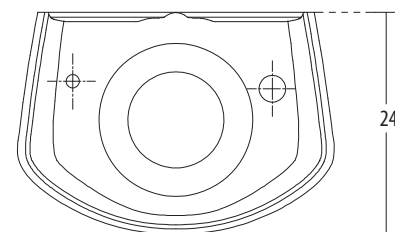

DIVISION PLATES / AUTO CISTERN

Features

- Smart look
- Mounted on concealed screw
- Available in select colours

PLAN VIEW

Features

- Automatic flush after regular intervals
- Suitable for all standard urinals
- Available in select colours

SQUATTING PANS

Features

- Footrest design inspired by acupressure
- Colours: Starwhite & Ivory

Features

- Comfortable design
- One Piece squatting pan (footrest attached to body)
- Available in select colours