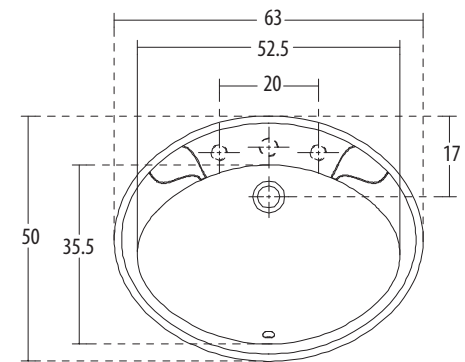

PLAN VIEW

Features

- Design characterised by large bowl
- Centre pre-punched tap hole
- Available in select colours