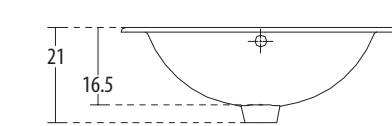

FRONT ELEVATION

Features

- Rectangular design with thin rim
- Centre pre-punched tap hole
- Chrome-plated cap for overflow hole
- Colours: Starwhite & Ivory