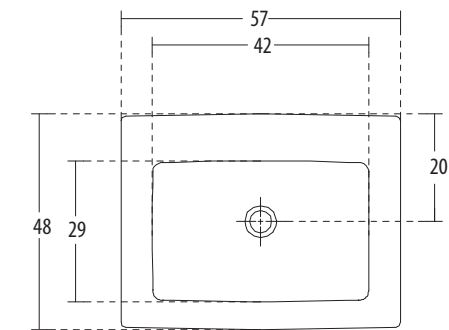

COUNTER TOP  
SELF RIMMING BASINS

hindware  
ITALIAN COLLECTION

**Kyllis** Cat. No.: 91054  
Size (LxW): 72 x 46.5 cms

PLAN VIEW

FRONT ELEVATION

**Features**

- Striking rectangular design
- Centre pre-punched tap hole
- Chrome-plated cap for over flow hole
- Colour: Starwhite & Ivory

**Optra** Cat. No.: 91008  
Size (LxWxH): 57 x 48 x 21 cms

PLAN VIEW

FRONT ELEVATION

**Features**

- Rectangular design with thin rim
- Centre pre-punched tap hole
- Chrome-plated cap for overflow hole
- Colours: Starwhite & Ivory