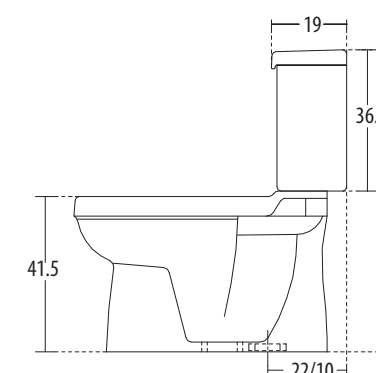

SIDE VIEW

Features

- New modern design
- Designed to compliment the Clipper washbasin
- Water-saving dual-flush (3/6 ltrs)
- Slow falling seat cover
- Colours: Starwhite & Ivory
- Also available in 'S' Trap Distance 10 cms
  (**Clipper 100 EWC** Cat. No.: 92073 & **Clipper 100 Cistern** Cat. No.: 92126)