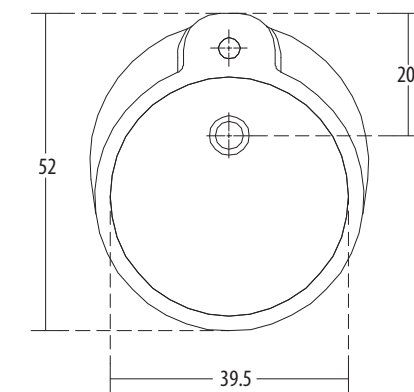

**SOLITAIRE** Cat. No.: 91064  
Size (LxWxH): 41 x 41 x 14.5 cms

PLAN VIEW

FRONT ELEVATION

**Features**

- Ring-shaped orbicular design
- Sleek curves
- Centre pre-punched tap hole
- Chrome plated cap for overflow hole
- Colour: star white & ivory

hindware  
ITALIAN COLLECTION

OVER COUNTER BASINS

**Torin** Cat. No.: 91034  
Size (LxWxH): 79 x 39 x 13 cms

PLAN VIEW

FRONT ELEVATION

**Features**

- Stunning design with clear lines
- Centre pre-punched tap hole
- Colours: Starwhite & Ivory

**Venezia** Cat. No.: 91011  
Size (LxWxH): 52 x 46 x 16.5 cms

PLAN VIEW

FRONT ELEVATION

**Features**

- A unique combination of round washbasin with attractive slant
- Centre pre-punched tap hole
- Chrome-plated cap for overflow hole
- Colours: Starwhite & Ivory