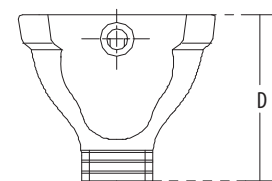

PLAN VIEW

BACK VIEW

SIZE	A	B	C	D
45	49	45	28.5	24
51	55	51	30.5	26

**Features**

- Comfortable design
- Available in select colours

SQUATTING PANS

hindware

**Indian Pan** Cat. No.: 20003  
Size: 58 cms  
Footrest Cat. No.: 21002