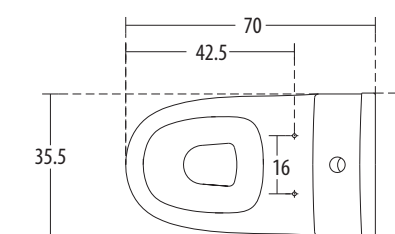

**Cedar** Cat. No.: 92072  
Size (HxWxP): 75 x 35 x 67 cms  
'S' Trap Distance: 10 cms  
Also available in 'P' Trap 18 cms

PLAN VIEW

SIDE VIEW

**Features**

- Compact Look
- Designed to compliment Cedar Wash Basin
- Slow falling seat cover
- 'S' Trap Distance: 10 cms
- Water-saving dual-flush (3/6 ltrs)
- Colours: Starwhite & Ivory

ONE PIECE CLOSETS

hindware  
ITALIAN COLLECTION

**Deimos** Cat. No.: 92044  
Size (HxWxP): 65 x 39 x 71 cms  
'S' Trap Distance: 30 cms

PLAN VIEW

SIDE VIEW

**Features**

- A combination of stylish curves & practicality
- Designed to compliment the Deimos washbasin
- Slow falling seat cover
- Water-saving dual-flush (3/6 ltrs)
- Colours: Starwhite & Ivory

**Elba** Cat. No.: 92037  
Size (HxWxP): 70.5x38x70 cms  
'P' Trap Distance: 18 cms  
Also available in 'S' Trap Distance 22 & 30

PLAN VIEW

SIDE VIEW

**Features**

- Striking, simplistic & contemporary design
- Designed to compliment the Elba washbasin
- Slow falling seat cover
- Water-saving dual-flush (3/6 ltrs)
- Colours: Starwhite & Ivory
- Also available in  
'S' Trap Distance 22 cms (**Elba S 220** Cat. No.: 92048) &  
'S' Trap Distance 30 cms (**Elba S 300** Cat. No.: 92047)

hindware  
ITALIAN COLLECTION

ONE PIECE CLOSETS

**Element** Cat. No.: 92082  
Size (HxWxP): 74.5 x 36 x 68 cms  
'S' Trap Distance: 30 cms  
Also available in 'P' Trap Distance 18

PLAN VIEW

SIDE VIEW

**Features**