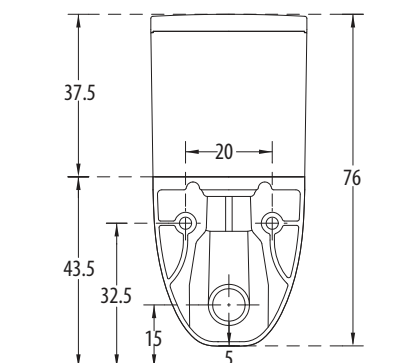

BACK VIEW

Features

- Elegant round shaped body
- Slow falling seat cover
- Water-saving dual-flush (3/6 ltrs)
- Color: Available in select colors