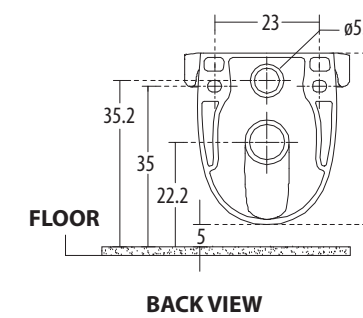

BACK VIEW

Features

- Combination of functionality & comfort
- Smart fitting seat cover
- Option of slow falling seat cover*
- Available in select colours