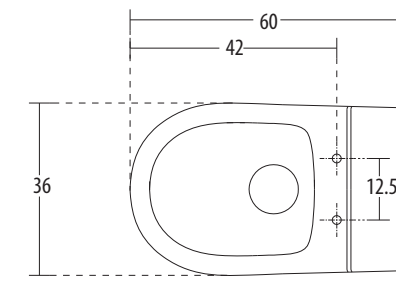

hindware  
ITALIAN COLLECTION

ONE PIECE CLOSETS

**Element** Cat. No.: 92082  
Size (HxWxP): 74.5 x 36 x 68 cms  
'S' Trap Distance: 30 cms  
Also available in 'P' Trap Distance 18

PLAN VIEW

SIDE VIEW

**Features**

**Elisa** Cat. No.: 92046  
Size (HxWxP): 76 x 36.5 x 73 cms  
'S' Trap Distance: 11 cms

PLAN VIEW

SIDE VIEW

**Features**

- Stylish contemporary design
- Slow falling seat cover
- Water-saving dual-flush (3/6 ltrs)
- Colours: Starwhite & Ivory

PLAN VIEW

BACK VIEW

**Features**

- Elegant & compact body with gracefully moulded contours
- Smart angular design
- Slow falling seat cover
- Colours: Starwhite & Ivory

WALL MOUNTED CLOSETS

**Crystal** Cat. No.: 20047 (Regd. Design No. 220731)  
Size (HxWxP): 40 x 36 x 60 cms  
'P' Trap Distance: 24 cms

PLAN VIEW

BACK VIEW

**Features**

- Straight line modern design
- Concealed mounting bolt
- Slow falling seat cover
- Colours: Starwhite & Ivory

**Dove** Cat. No.: 20080  
Size (HxWxP): 39 x 35 x 56 cms  
'P' Trap Distance: 23.5 cms