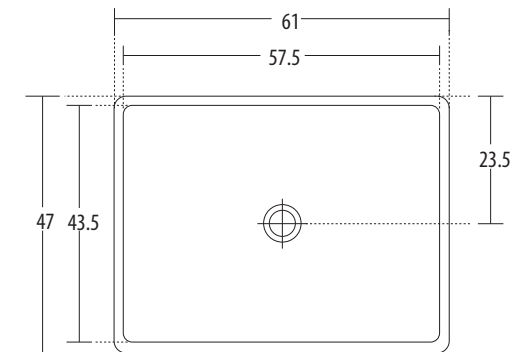

OVER COUNTER BASINS

hindware  
ITALIAN COLLECTION

**Essence** Cat. No.: 91046  
Size (LxWxH): 54 x 42 x 16.5 cms

PLAN VIEW

FRONT ELEVATION

**Features**

- Gorgeous tri-angular shaped basin
- Designed to complement Essence EWC
- Colours: Starwhite & Ivory

**Fonte** Cat. No.: 91043  
Size (LxWxH): 61 x 47 x 14.5 cms

PLAN VIEW

FRONT ELEVATION

**Features**

- Impressive rectangular shaped basin
- Designed to compliment the Fonte EWC
- Colours: Starwhite & Ivory