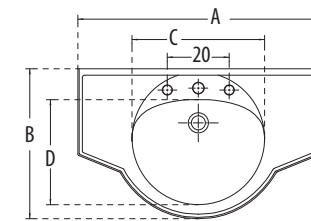

DESIGNER BASINS

Features

- Round washbasin with ceramic washbasin holder
- Chrome-plated cap for overflow hole
- Pre-punched tap hole on ceramic holder
- Colours: Starwhite & Ivory

Features

- Perfect combination of design & functionality
- Side pre-punched tap hole
- Chrome-plated cap for overflow hole
- Colours: Starwhite & Ivory

DESIGNER BASINS

PLAN VIEW

SIZE	A	B	C	D	G	m	m₁	H	H₁	H₂
78 X 48	78	48	41.5	31.5	15.5	24	60	29(Max)	83	77.5
61 X 39	61	39	34.5	23.5	14.5	24	-	29(Max)	83	77.5

Features

- Simplistic & contemporary design with both side ledge for toiletries
- Built-in chrome-plated towel rod
- Optional decorative chrome-plated legs and shelf
- Centre pre-punched tap hole
- Chrome-plated cap for overflow hole
- Colours: Starwhite & Ivory

Features

- Generously proportioned large basin with ledge on both sides
- Built-in chrome-plated towel hanger on both sides
- Optional decorative chrome-plated legs
- Centre pre-punched tap hole
- Chrome-plated cap for overflow hole
- Colours: Starwhite & Ivory