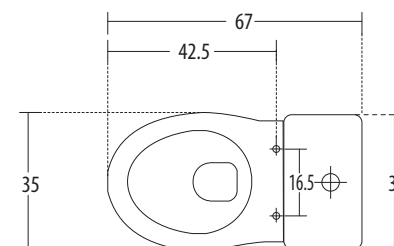

hindware  
ITALIAN COLLECTION

ONE PIECE CLOSETS

**Altor** Cat. No.: 92052  
Size (HxWxP): 78.5 x 38 x 72 cms  
'S' Trap Distance: 30 cms

PLAN VIEW

SIDE VIEW

**Features**

- Smart geometrical design, with bold lines
- Designed to compliment the Altor washbasin
- Slow falling seat cover
- Water-saving dual-flush (3/6 ltrs)
- Colours: Starwhite & Ivory

**Cedar** Cat. No.: 92072  
Size (HxWxP): 75 x 35 x 67 cms  
'S' Trap Distance: 10 cms  
Also available in 'P' Trap 18 cms

PLAN VIEW

SIDE VIEW

**Features**

- Compact Look
- Designed to compliment Cedar Wash Basin
- Slow falling seat cover
- 'S' Trap Distance: 10 cms
- Water-saving dual-flush (3/6 ltrs)
- Colours: Starwhite & Ivory

hindware  
ITALIAN COLLECTION

ONE PIECE CLOSETS

**Element** Cat. No.: 92082  
Size (HxWxP): 74.5 x 36 x 68 cms  
'S' Trap Distance: 30 cms  
Also available in 'P' Trap Distance 18

PLAN VIEW

SIDE VIEW

**Features**