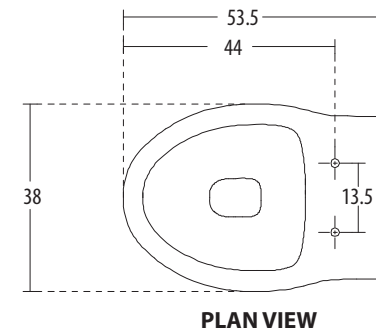

**Elisa** Cat. No.: 92046  
Size (HxWxP): 76 x 36.5 x 73 cms  
'S' Trap Distance: 11 cms

PLAN VIEW

SIDE VIEW

**Features**

- Stylish contemporary design
- Slow falling seat cover
- Water-saving dual-flush (3/6 ltrs)
- Colours: Starwhite & Ivory

PLAN VIEW

BACK VIEW

**Features**

- Straight line modern design
- Concealed mounting bolt
- Slow falling seat cover
- Colours: Starwhite & Ivory

**Dove** Cat. No.: 20080  
Size (HxWxP): 39 x 35 x 56 cms  
'P' Trap Distance: 23.5 cms

PLAN VIEW

BACK VIEW

**Features**

- Trendy modern design
- Slow falling seat cover
- Colours: Starwhite & Ivory

**Lara** Cat. No.: 20069 (Regd. Design No. 221046)  
Size (HxWxP): 37 x 38 x 53.5 cms  
'P' Trap Distance: 22.5 cms