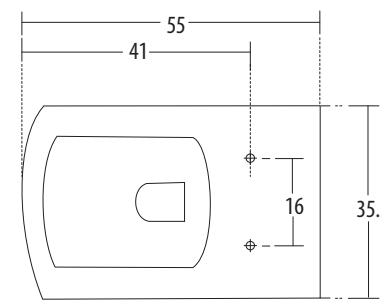

hindware  
ITALIAN COLLECTION

ONE PIECE CLOSETS

**Element** Cat. No.: 92082  
Size (HxWxP): 74.5 x 36 x 68 cms  
'S' Trap Distance: 30 cms  
Also available in 'P' Trap Distance 18

PLAN VIEW

SIDE VIEW

**Features**

**Elisa** Cat. No.: 92046  
Size (HxWxP): 76 x 36.5 x 73 cms  
'S' Trap Distance: 11 cms

PLAN VIEW

SIDE VIEW

**Features**

- Stylish contemporary design
- Slow falling seat cover
- Water-saving dual-flush (3/6 ltrs)
- Colours: Starwhite & Ivory

hindware  
ITALIAN COLLECTION

WALL MOUNTED CLOSETS

hindware  
ITALIAN COLLECTION

**Rubic** Cat. No.: 92065  
Size (HxWxP): 34 x 34 x 48 cms  
'P' Trap Distance: 20.5 cms

PLAN VIEW

BACK VIEW

**Features**

- Contemporary design with smooth flowing lines
- Space-saving low projection
- Slow falling seat cover
- Colours: Starwhite & Ivory

**Torin** Cat. No.: 92039  
Size (HxWxP): 33.5 x 35.5 x 55 cms  
'P' Trap Distance: 21 cms

PLAN VIEW

BACK VIEW

**Features**

- Stunning design with clear lines
- Slow falling seat cover
- Colours: Starwhite & Ivory