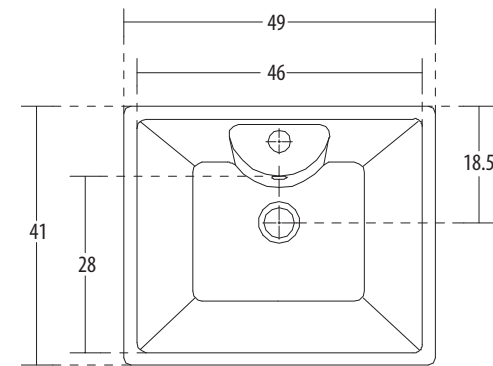

**Kathy Mini** Cat. No.: 91059  
Size (LxWxH): 45 x 30 x 10.5 cms

PLAN VIEW

BACK VIEW

**Features**

- Striking simplistic design with tapered wash bowl
- Colors : Starwhite & Ivory

OVER COUNTER BASINS

hindware  
ITALIAN COLLECTION

**Kathy Largo** Cat. No.: 91045  
Size (LxWxH): 100 x 48.5 x 19 cms

PLAN VIEW

FRONT ELEVATION

**Features**

- Striking rectangular washbasin with wash bowl
- Chrome plated cap for over flow hole
- Centre pre-punched tap hole
- Colours: Starwhite & Ivory

**Olivia** Cat. No.: 91026  
Size (LxWxH): 49 x 41 x 18.5 cms

PLAN VIEW

FRONT ELEVATION

**Features**

- Crown shaped washbasin with centre tap hole
- Centre pre-punched tap hole
- Chrome-plated cap for overflow hole
- Colours: Starwhite & Ivory