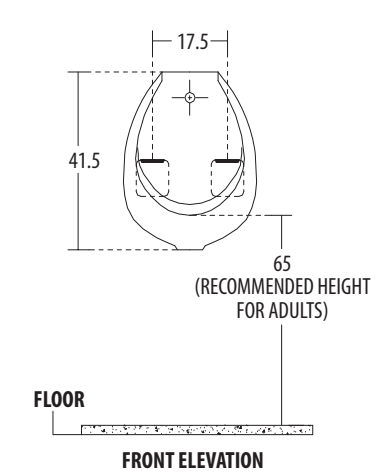

**Flat Back Small** Cat. No.: 60001  
Size (HxWxP): 44 x 31.5 x 26.5 cms

\*Recommended height for Kids 37.5 cms

**Features**

- Space-saving design
- Outlet to wall/floor
- Water inlet from top
- Available in select colours

URINALS

hindware

**Small Ideal** Cat. No.: 60005  
Size (HxWxP): 45 x 32.5 x 33.5 cms

\*Recommended height for Kids 37.5 cms

**Features**

- Trendy design
- Chrome-plated nozzle spray for flushing
- Mounted on Z type brackets
- Water inlet from top spray jet
- Outlet to wall/floor
- Available in select colours

**Smart** Cat. No.: 60011 (Regd. Design No. 200584)  
Size (HxWxP): 41.5 x 31 x 26 cms

\*Recommended height for Kids 37.5 cms

**Features**

- Space-saving design, chrome-plated nozzle spray for flushing
- Mounted on Z type brackets
- Outlet to wall/floor
- Water inlet from back
- Available in select colours