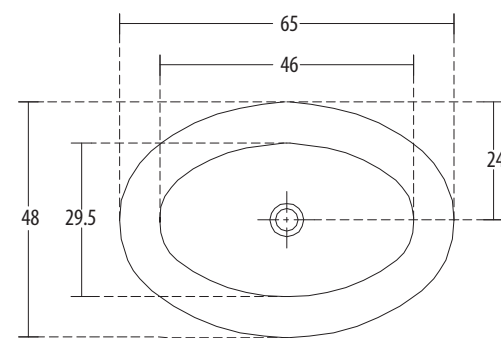

PLAN VIEW

Features

- Oval shape for contemporary bathroom
- Colours: Starwhite & Ivory