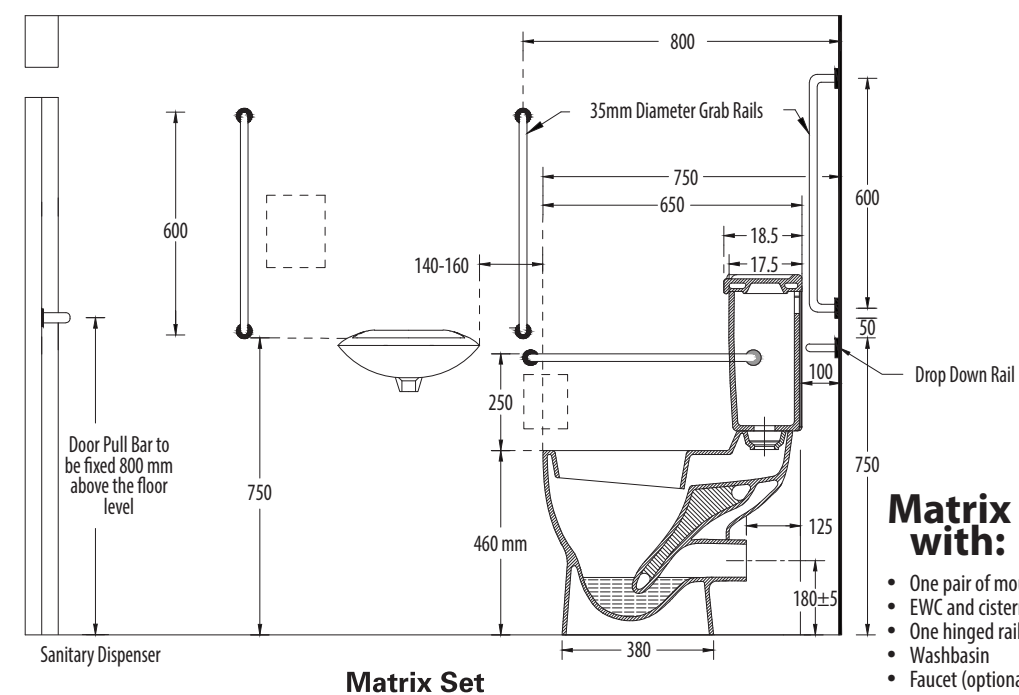

1. **Matrix set available with:**
2. One pair of mounting bracket
   - EWC and cistern complete with fitting and seat cover
   - One hinged rail of 76 cms and 5 grab rails of 60 cms
   - Washbasin
   - Faucet (optional)