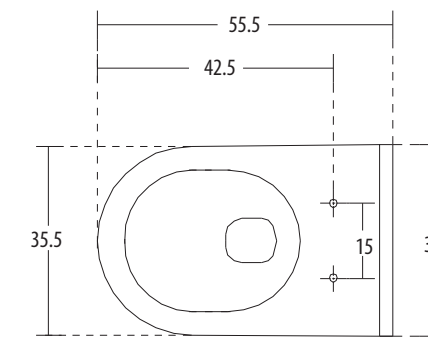

hindware  
ITALIAN COLLECTION

ONE PIECE CLOSETS

**Element** Cat. No.: 92082  
Size (HxWxP): 74.5 x 36 x 68 cms  
'S' Trap Distance: 30 cms  
Also available in 'P' Trap Distance 18

PLAN VIEW

SIDE VIEW

**Features**

**Elisa** Cat. No.: 92046  
Size (HxWxP): 76 x 36.5 x 73 cms  
'S' Trap Distance: 11 cms

PLAN VIEW

SIDE VIEW

**Features**

- Stylish contemporary design
- Slow falling seat cover
- Water-saving dual-flush (3/6 ltrs)
- Colours: Starwhite & Ivory

**Torin** Cat. No.: 92039  
Size (HxWxP): 33.5 x 35.5 x 55 cms  
'P' Trap Distance: 21 cms

PLAN VIEW

BACK VIEW

**Features**

- Stunning design with clear lines
- Slow falling seat cover
- Colours: Starwhite & Ivory

**Tessa** Cat. No.: 92079  
Size (HxWxP): 36 x 37 x 56 cms  
'P' Trap distance 22.8 cms

PLAN VIEW

BACK VIEW

**Features**

- Clean geometrical design
- Slow falling seat cover
- Colours: Starwhite & Ivory

**Venezia** Cat. No.: 92034  
Size (HxWxP): 39.5 x 36 x 55.5 cms  
'P' Trap Distance: 22.5 cms