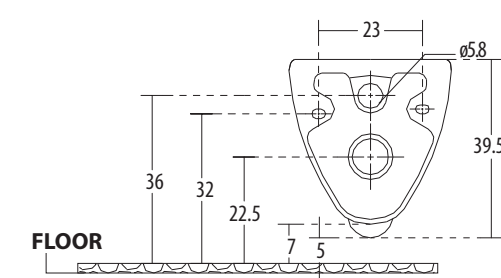

BACK VIEW

Features

- Sleek minimalistic design
- Slow falling seat cover
- Colours: Starwhite & Ivory