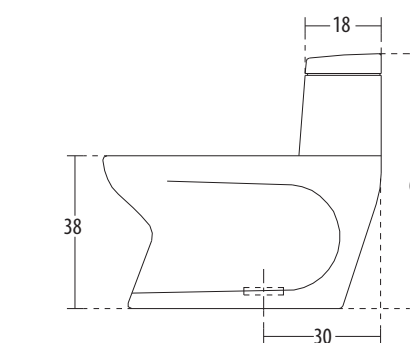

ONE PIECE CLOSETS

hindware  
ITALIAN COLLECTION

**Deimos** Cat. No.: 92044  
Size (HxWxP): 65 x 39 x 71 cms  
'S' Trap Distance: 30 cms

PLAN VIEW

SIDE VIEW

**Features**

- A combination of stylish curves & practicality
- Designed to compliment the Deimos washbasin
- Slow falling seat cover
- Water-saving dual-flush (3/6 ltrs)
- Colours: Starwhite & Ivory

**Elba** Cat. No.: 92037  
Size (HxWxP): 70.5x38x70 cms  
'P' Trap Distance: 18 cms  
Also available in 'S' Trap Distance 22 & 30

PLAN VIEW

SIDE VIEW

**Features**

- Striking, simplistic & contemporary design
- Designed to compliment the Elba washbasin
- Slow falling seat cover
- Water-saving dual-flush (3/6 ltrs)
- Colours: Starwhite & Ivory
- Also available in  
'S' Trap Distance 22 cms (**Elba S 220** Cat. No.: 92048) &  
'S' Trap Distance 30 cms (**Elba S 300** Cat. No.: 92047)

hindware  
ITALIAN COLLECTION

ONE PIECE CLOSETS

**Element** Cat. No.: 92082  
Size (HxWxP): 74.5 x 36 x 68 cms  
'S' Trap Distance: 30 cms  
Also available in 'P' Trap Distance 18

PLAN VIEW

SIDE VIEW

**Features**