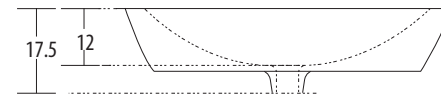

hindware  
ITALIAN COLLECTION

OVER COUNTER BASINS

**Crest** Cat. No.: 91022  
Size (LxWxH): 66 x 44 x 17 cms

PLAN VIEW

FRONT ELEVATION

**Features**

- Contemporary rectangular design
- Concealed waste hole with chrome finish metallic flap
- Centre pre-punched tap hole
- Colours: Starwhite & Ivory

**Cornice** Cat. No.: 91036  
Size (LxWxH): 68 x 42 x 17.5 cms

PLAN VIEW

FRONT ELEVATION

**Features**

- Characterised by defined forms and aesthetic purity
- Anti-bacterial, germ-free ceramic surface
- Designed to complement the Cornice EWC
- Colours: Starwhite & Ivory