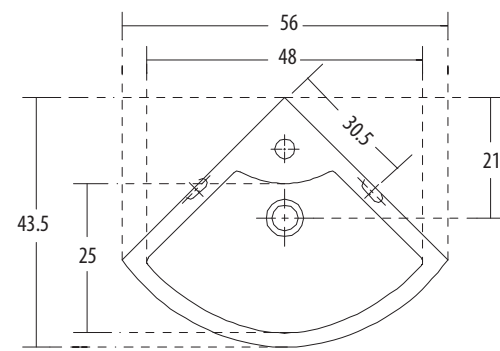

PLAN VIEW

Features

- Trendy design
- Centre pre-punched tap hole
- Available in select colours