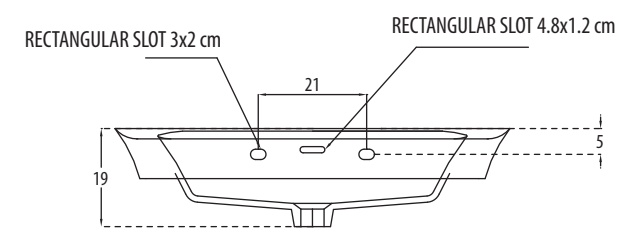

FRONT ELEVATION

Features

- Oblongated design with space for toiletries
- Centre pre punched tap hole
- Chrome plated rectangular cap for over flow hole
- Colours: star white & ivory