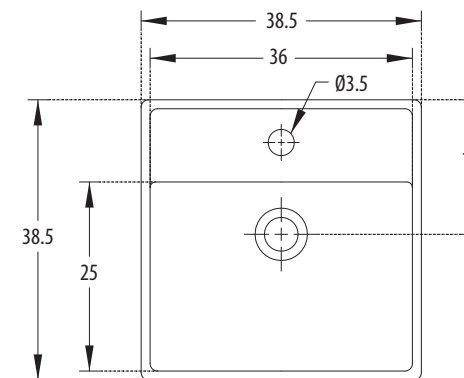

hindware
ITALIAN COLLECTION

OVER COUNTER BASINS

Features

- Impressive Rectangular shaped basin.
- Concealed waste hole
- Centre pre-punched tap hole
- Colors: Starwhite & Ivory

Features

- Timeless designs
- Designed to compliment Gracia EWC
- Colour : Starwhite & Ivory

OVER COUNTER BASINS

hindware
ITALIAN COLLECTION

PLAN VIEW

Features

- Sleek dynamic shaped basin
- Designed to complement Viva EWC
- Colours: Starwhite & Ivory

Features

- Oval shaped basin with elegant slant
- Chrome plated cap for overflow hole
- Centre pre-punched tap hole
- Colours: Starwhite & Ivory