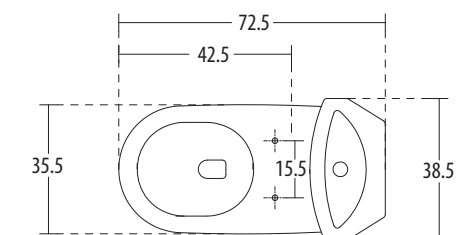

hindware  
ITALIAN COLLECTION

ONE PIECE CLOSETS

**Element** Cat. No.: 92082  
Size (HxWxP): 74.5 x 36 x 68 cms  
'S' Trap Distance: 30 cms  
Also available in 'P' Trap Distance 18

PLAN VIEW

SIDE VIEW

**Features**

COUPLED CLOSETS

**Clipper EWC** Cat. No.: 92026  
Size (HxWxP): 79 x 41 x 72 cms  
**Clipper Cistern** Cat. No.: 92106  
'S' Trap Distance: 22 cms

**Clipper 10** Cat. No.: 92073  
**Clipper Cistern 10** Cat. No.: 92126

hindware  
ITALIAN COLLECTION

**Florence EWC** Cat. No.: 92058  
Size (HxWxP): 76 x 38.5 x 72.5 cms  
**Florence Cistern** Cat. No.: 92122  
'S' Trap Distance: 22 cms

PLAN VIEW

SIDE VIEW

**Features**

- Contemporary modern design
- Slow falling seat cover
- Water-saving dual-flush (3/6 ltrs)
- Colours: Starwhite & Ivory

hindware  
ITALIAN COLLECTION

COUPLED CLOSETS

**Gracia EWC** Cat. No.: 92077  
**Cistern** Cat. No.: 92128  
 'S' Trap Distance : 11 cms  
 Size (H x W x P) : 81 x 35.5 x 67 cms

PLAN VIEW

SECTIONAL VIEW

**Features**