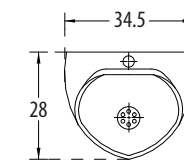

### Features

- Cute oval shape
- Outlet to wall/floor
- Mounted on Z type brackets
- Outlet to wall
- Water inlet from back
- Colours: Starwhite & Ivory

**Rhine** Cat. No.: 96008  
Size (HxWxP): 69 x 34.5 x 28cm