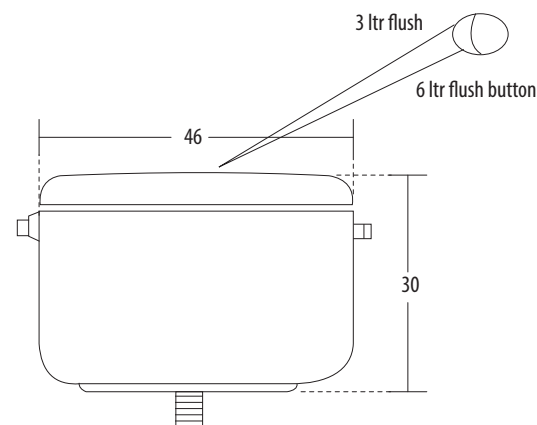

FRONT ELEVATION

Features

- Smart and sleek design
- Durable PVC body
- Trouble free flushing
- Water-saving dual-flush (3/6 ltrs)
- Colours: White, Ivory, Alpine Blue, Ocean Blue & Orchid