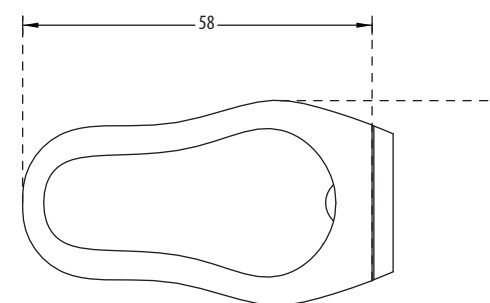

PLAN VIEW

BACK VIEW

SIZE	A	B	C	D
45	49	45	28.5	24
51	55	51	30.5	26

**Features**

- Comfortable design
- Available in select colours

SQUATTING PANS

hindware

**Indian Pan** Cat. No.: 20003  
Size: 58 cms  
Footrest Cat. No.: 21002