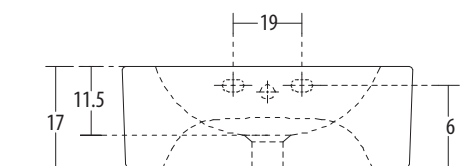

FRONT ELEVATION

Features

- Square shaped washbasin with deep square wash bowl
- Centre pre-punched tap hole
- Chrome-plated cap for overflow hole
- Colours: Starwhite & Ivory