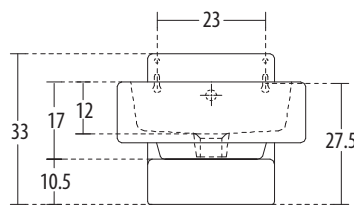

FRONT ELEVATION

Features

- Round washbasin with ceramic washbasin holder
- Chrome-plated cap for overflow hole
- Pre-punched tap hole on ceramic holder
- Colours: Starwhite & Ivory