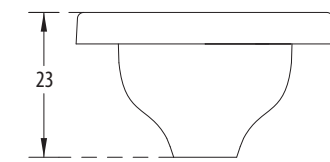

FRONT ELEVATION

Features

- Comfortable design
- One Piece squatting pan (footrest attached to body)
- Available in select colours