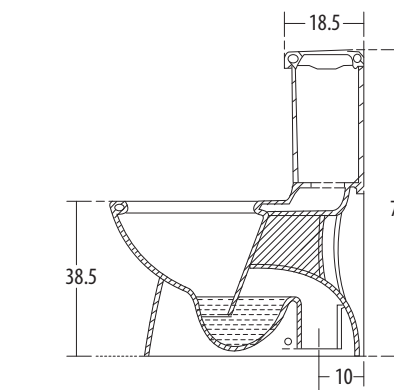

hindware  
ITALIAN COLLECTION

ONE PIECE CLOSETS

**Altor** Cat. No.: 92052  
Size (HxWxP): 78.5 x 38 x 72 cms  
'S' Trap Distance: 30 cms

PLAN VIEW

SIDE VIEW

**Features**

- Smart geometrical design, with bold lines
- Designed to compliment the Altor washbasin
- Slow falling seat cover
- Water-saving dual-flush (3/6 ltrs)
- Colours: Starwhite & Ivory

**Cedar** Cat. No.: 92072  
Size (HxWxP): 75 x 35 x 67 cms  
'S' Trap Distance: 10 cms  
Also available in 'P' Trap 18 cms

PLAN VIEW

SIDE VIEW

**Features**

- Compact Look
- Designed to compliment Cedar Wash Basin
- Slow falling seat cover
- 'S' Trap Distance: 10 cms
- Water-saving dual-flush (3/6 ltrs)
- Colours: Starwhite & Ivory