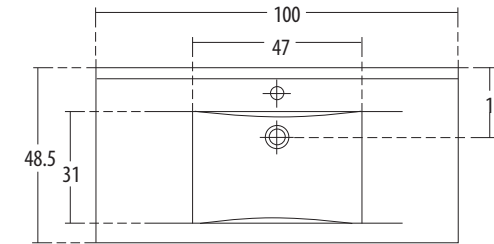

hindware
ITALIAN COLLECTION

OVER COUNTER BASINS

Features

- Rectangular washbasin with tapered wash bowl
- Chrome-plated cap for overflow hole
- Centre pre-punched tap hole
- Colours: Starwhite & Ivory

Features

- Striking simplistic design with tapered wash bowl
- Colors : Starwhite & Ivory

OVER COUNTER BASINS

hindware
ITALIAN COLLECTION

PLAN VIEW

Features

- Striking rectangular washbasin with wash bowl
- Chrome plated cap for over flow hole
- Centre pre-punched tap hole
- Colours: Starwhite & Ivory

Features

- Crown shaped washbasin with centre tap hole
- Centre pre-punched tap hole
- Chrome-plated cap for overflow hole
- Colours: Starwhite & Ivory