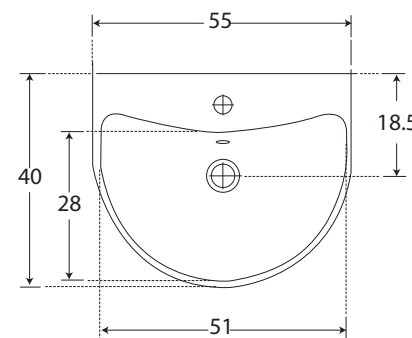

hindware  
ITALIAN COLLECTION

OVER COUNTER BASINS

**Fortuna** Cat. No.: 91058  
Size (LxW): 62 x 52 cms

PLAN VIEW

SIDE VIEW

**Features**

- Impressive Rectangular shaped basin.
- Concealed waste hole
- Centre pre-punched tap hole
- Colors: Starwhite & Ivory

**Gracia** Cat. No.: 91048  
Size (LxWxH): 55 x 40 x 20 cms

PLAN VIEW

FRONT ELEVATION

**Features**

- Timeless designs
- Designed to compliment Gracia EWC
- Colour : Starwhite & Ivory

OVER COUNTER BASINS

hindware  
ITALIAN COLLECTION