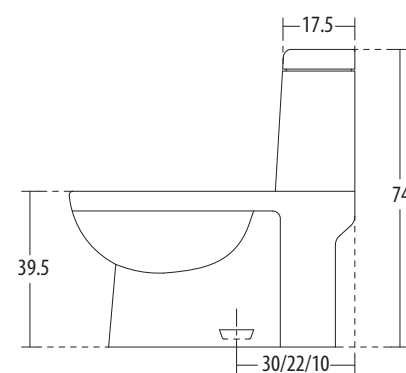

SIDE VIEW

Features

- Distinctive design with clear lines
- Slow falling seat cover
- Water-saving dual-flush (2/4 or 3/6 ltrs)
- Colours: Starwhite & Ivory
- Also available in Trap Distance 10 cms
  (**Inox 100** Cat. No.: 92050)