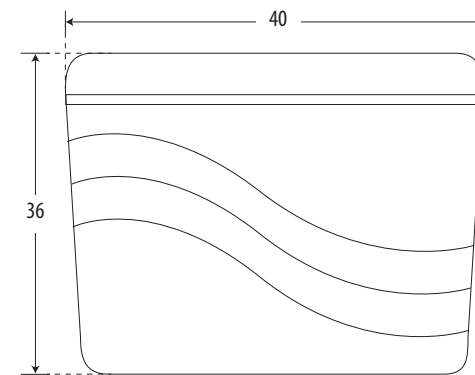

PLAN VIEW

FRONT ELEVATION

**Features**

- The Contemporary Slim Cistern
- Slim Cistern
- Germ Free Knob
- Compact Design
- Made from virgin polypropylene

**Wave**  
Size (LxWxH): 40 x 12.5 x 36 cms

PLAN VIEW