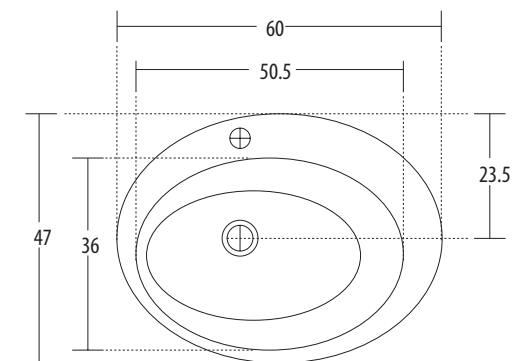

**Gracia** Cat. No.: 91048  
Size (LxWxH): 55 x 40 x 20 cms

PLAN VIEW

FRONT ELEVATION

**Features**

- Timeless designs
- Designed to compliment Gracia EWC
- Colour : Starwhite & Ivory

OVER COUNTER BASINS

hindware  
ITALIAN COLLECTION

**INOX** Cat. No.: 91050  
Size (LxWxH): 38.5 x 38.5 x 13 cms

PLAN VIEW

FRONT ELEVATION

**Features**

- Sleek dynamic shaped basin
- Designed to complement Viva EWC
- Colours: Starwhite & Ivory

**Jade** Cat. No.: 91044  
Size (LxWxH): 60 x 47 x 16 cms