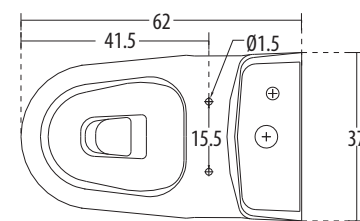

**Elba** Cat. No.: 92037  
Size (HxWxP): 70.5x38x70 cms  
'P' Trap Distance: 18 cms  
Also available in 'S' Trap Distance 22 & 30

PLAN VIEW

SIDE VIEW

**Features**

- Striking, simplistic & contemporary design
- Designed to compliment the Elba washbasin
- Slow falling seat cover
- Water-saving dual-flush (3/6 ltrs)
- Colours: Starwhite & Ivory
- Also available in  
'S' Trap Distance 22 cms (**Elba S 220** Cat. No.: 92048) &  
'S' Trap Distance 30 cms (**Elba S 300** Cat. No.: 92047)

hindware  
ITALIAN COLLECTION

ONE PIECE CLOSETS

**Element** Cat. No.: 92082  
Size (HxWxP): 74.5 x 36 x 68 cms  
'S' Trap Distance: 30 cms  
Also available in 'P' Trap Distance 18

PLAN VIEW

SIDE VIEW

**Features**

- Characterised by defined form and aesthetic purity
- Water saving dual flush
- Slow falling seat cover
- Water-saving dual-flush (3/6 ltrs)
- Colours: Starwhite & Ivory

**Estella** Cat. No.: 92083  
Size (HxWxP): 70 x 37 x 62 cms  
'S' Trap Distance: 30 cms

**Elisa** Cat. No.: 92046  
Size (HxWxP): 76 x 36.5 x 73 cms  
'S' Trap Distance: 11 cms

PLAN VIEW

SIDE VIEW

**Features**

- Stylish contemporary design
- Slow falling seat cover
- Water-saving dual-flush (3/6 ltrs)
- Colours: Starwhite & Ivory