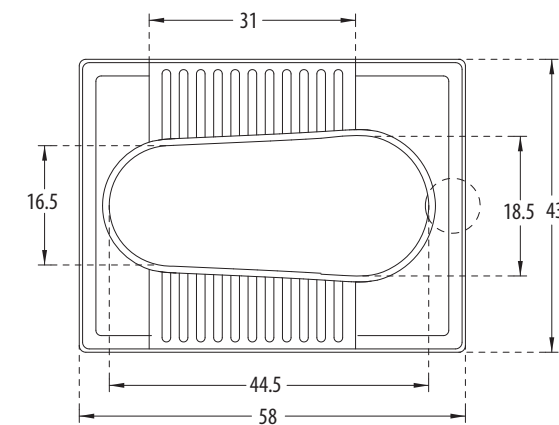

PLAN VIEW

FRONT ELEVATION

**Features**

- Comfortable design
- One piece squatting pan (footrest attached to body)
- Available in select colours

**Orissa Pan Popular** Cat. No.: 20043  
Size: 50 x 40 x 25 cms

PLAN VIEW

FRONT ELEVATION

**Features**

- Comfortable design
- One piece squatting pan (footrest attached to body)
- Available in select colours

SQUATTING PANS

hindware

**Orissa Pan Comfort** Cat. No.: 20070  
Size: 58 x 43 x 26 cms