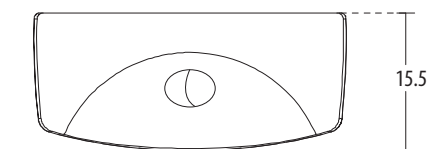

FRONT ELEVATION

**Features**

- The Designer Cistern
- Ultra Slim
- Concealed Outlet
- Wave Pattern
- Germ Free Knob
- Made from virgin polypropylene

CISTERN

hindware

**Sleek Plus**  
Size (LxWxH): 47.6 x 15.5 x 32.5 cms

PLAN VIEW

FRONT ELEVATION

**Features**

- Smart and sleek design
- Durable PVC body
- Trouble free flushing
- 10 ltrs. water flushing
- Available in select colours

**Sleek Plus Dual**  
Size (LxWxH): 47.6 x 15.5 x 32.5 cms

PLAN VIEW

FRONT ELEVATION

**Features**

- Smart and sleek design
- Durable PVC body
- Trouble free flushing
- Water-saving dual-flush (3/6 ltrs)
- Available in select colours

CISTERN

hindware

**Sleek Standard**  
Size (LxWxH): 47.6 x 15 x 30 cms

PLAN VIEW

FRONT ELEVATION

**Features**

- Smart and sleek design
- Durable PVC body
- Trouble free flushing
- 8 ltrs water flushing
- Colours: White, Ivory, Alpine Blue, Ocean Blue & Orchid

**Sleek Standard Dual**  
Size (LxWxH): 47.6 x 15 x 30 cms