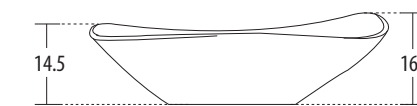

OVER COUNTER BASINS

hindware  
ITALIAN COLLECTION

**Essence** Cat. No.: 91046  
Size (LxWxH): 54 x 42 x 16.5 cms

PLAN VIEW

FRONT ELEVATION

**Features**

- Gorgeous tri-angular shaped basin
- Designed to complement Essence EWC
- Colours: Starwhite & Ivory