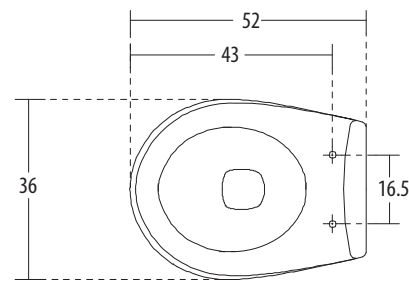

**Studio** Cat. No.: 20061 (Regd. Design No. 196928)  
Size (HxWxP): 41 x 36 x 52 cms  
'P' Trap Distance: 24 cms

PLAN VIEW

BACK VIEW

Features

- Space-saving design
- Preferred design for Green Buildings
- Smart fitting seat cover
- Option of slow falling seat cover\*
- Available in select colours