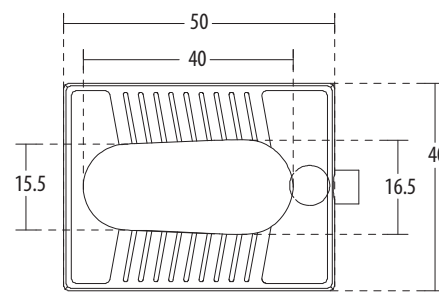

- Comfortable design
- One piece squatting pan (footrest attached to body)
- Available in select colours

SQUATTING PANS

hindware

**Orissa Pan (Eco) 6 Litre Flush** Cat. No.: 20042  
(Regd. Design No. 190537)  
Size: 58 x 44 x 30 cms

PLAN VIEW

FRONT ELEVATION

**Features**

- Comfortable design
- One piece squatting pan (footrest attached to body)
- Available in select colours

**Orissa Pan Popular** Cat. No.: 20043  
Size: 50 x 40 x 25 cms