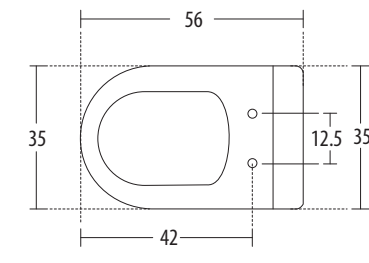

**Elisa** Cat. No.: 92046  
Size (HxWxP): 76 x 36.5 x 73 cms  
'S' Trap Distance: 11 cms

PLAN VIEW

SIDE VIEW

**Features**

- Stylish contemporary design
- Slow falling seat cover
- Water-saving dual-flush (3/6 ltrs)
- Colours: Starwhite & Ivory

hindware  
ITALIAN COLLECTION

ONE PIECE CLOSETS

**Inox** Cat. No.: 92043  
Size (HxWxP): 74 x 37 x 72 cms  
'S' Trap Distance: 30 cms  
Also available in 'P' Trap 18 cms  
Cat. No.: 92089

**Inox 100** Cat. No.: 92050  
'S' Trap Distance: 10 cms  
**Inox 220** Cat. No.: 92087  
'S' Trap Distance: 22 cms  
Cat. No.: 92089

PLAN VIEW

BACK VIEW

**Features**

- Straight line modern design
- Concealed mounting bolt
- Slow falling seat cover
- Colours: Starwhite & Ivory

**Dove** Cat. No.: 20080  
Size (HxWxP): 39 x 35 x 56 cms  
'P' Trap Distance: 23.5 cms

PLAN VIEW

BACK VIEW

**Features**

- Trendy modern design
- Slow falling seat cover
- Colours: Starwhite & Ivory

**Lara** Cat. No.: 20069 (Regd. Design No. 221046)  
Size (HxWxP): 37 x 38 x 53.5 cms  
'P' Trap Distance: 22.5 cms