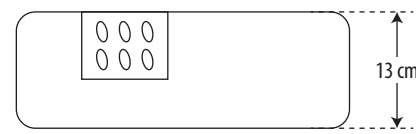

- Combination of sleek design with functionality
- Side water inlet
- Ceramic cistern with water-saving dual-flush (3/6 ltrs)
- Available in select colours

**Low Level Cistern** Cat. No.: 21001  
Size (HxWxP): 34 x 50 x 22.5 cms

PLAN VIEW

FRONT ELEVATION

**Features**

- Ceramic cistern with front flush lever
- Side water inlet
- 10 ltrs water flushing
- Available in select colours

CISTERN

hindware

**Superb**  
Size (LxWxH): 41 x 13 x 31 cms

PLAN VIEW

FRONT ELEVATION

**Features**

- The Contemporary Slim Cistern
- Slim Cistern
- Germ Free Knob
- Compact Design
- Made from virgin polypropylene

**Wave**  
Size (LxWxH): 40 x 12.5 x 36 cms

PLAN VIEW