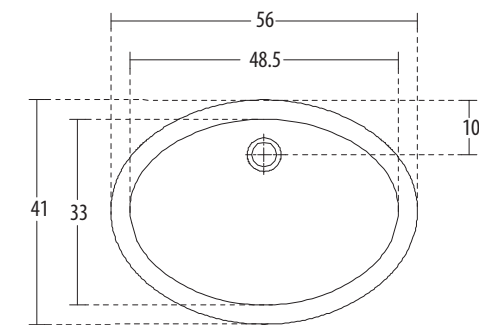

PLAN VIEW

Features

- Sleek oval design
- Can be used as under counter basin
- Chrome-plated cap for overflow hole
- Available in select colours