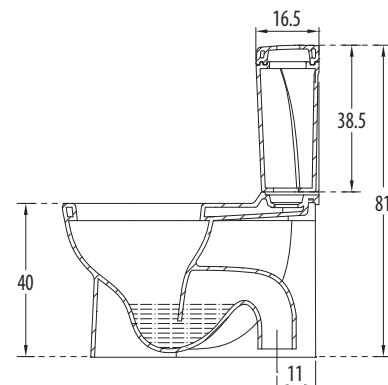

hindware  
ITALIAN COLLECTION

**Florence EWC** Cat. No.: 92058  
Size (HxWxP): 76 x 38.5 x 72.5 cms  
**Florence Cistern** Cat. No.: 92122  
'S' Trap Distance: 22 cms

PLAN VIEW

SIDE VIEW

**Features**

- Contemporary modern design
- Slow falling seat cover
- Water-saving dual-flush (3/6 ltrs)
- Colours: Starwhite & Ivory

hindware  
ITALIAN COLLECTION

COUPLED CLOSETS

**Gracia EWC** Cat. No.: 92077  
**Cistern** Cat. No.: 92128  
 'S' Trap Distance : 11 cms  
 Size (H x W x P) : 81 x 35.5 x 67 cms

PLAN VIEW

SECTIONAL VIEW

**Features**