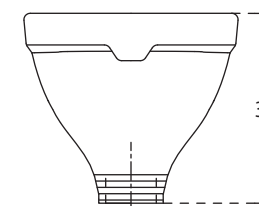

FRONT ELEVATION

Features

- Comfortable design
- Available in select colours