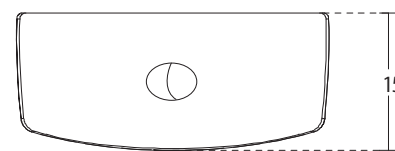

PLAN VIEW

FRONT ELEVATION

**Features**

- Smart and sleek design
- Durable PVC body
- Trouble free flushing
- 10 ltrs. water flushing
- Available in select colours

**Sleek Plus Dual**  
Size (LxWxH): 47.6 x 15.5 x 32.5 cms

PLAN VIEW

FRONT ELEVATION

**Features**

- Smart and sleek design
- Durable PVC body
- Trouble free flushing
- Water-saving dual-flush (3/6 ltrs)
- Available in select colours

CISTERN

hindware

**Sleek Standard**  
Size (LxWxH): 47.6 x 15 x 30 cms

PLAN VIEW

FRONT ELEVATION

**Features**

- Smart and sleek design
- Durable PVC body
- Trouble free flushing
- 8 ltrs water flushing
- Colours: White, Ivory, Alpine Blue, Ocean Blue & Orchid

**Sleek Standard Dual**  
Size (LxWxH): 47.6 x 15 x 30 cms

hindware

**Sleek Smart**  
Size (LxWxH): 47.6 x 15 x 30 cms

PLAN VIEW

FRONT ELEVATION

**Features**

- Smart and sleek design
- Durable PVC body
- Trouble free flushing
- 10 ltrs water flushing
- Available in select colours