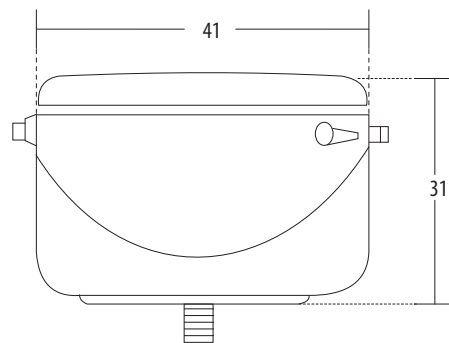

- Combination of sleek design with functionality
- Side water inlet
- Ceramic cistern with water-saving dual-flush (3/6 ltrs)
- Available in select colours

**Low Level Cistern** Cat. No.: 21001  
Size (HxWxP): 34 x 50 x 22.5 cms

PLAN VIEW

FRONT ELEVATION

**Features**

- Ceramic cistern with front flush lever
- Side water inlet
- 10 ltrs water flushing
- Available in select colours

CISTERN

hindware

**Superb**  
Size (LxWxH): 41 x 13 x 31 cms

PLAN VIEW

FRONT ELEVATION

**Features**

- The Contemporary Slim Cistern
- Slim Cistern
- Germ Free Knob
- Compact Design
- Made from virgin polypropylene

**Wave**  
Size (LxWxH): 40 x 12.5 x 36 cms

PLAN VIEW

FRONT ELEVATION

**Features**

- The Designer Cistern
- Ultra Slim
- Concealed Outlet
- Wave Pattern
- Germ Free Knob
- Made from virgin polypropylene

CISTERN

hindware

**Sleek Plus**  
Size (LxWxH): 47.6 x 15.5 x 32.5 cms