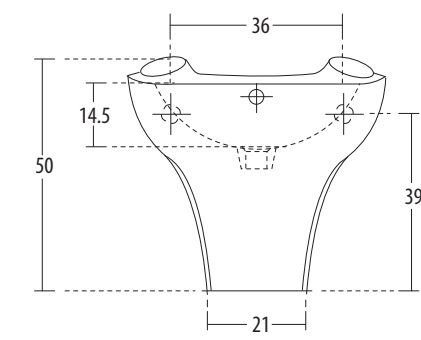

FRONT ELEVATION

Features

- Special design for kids
- One piece washbasin with in-built pedestal
- Available colours: Blush Red, Sunshine Yellow, Electric Blue & Spring Green