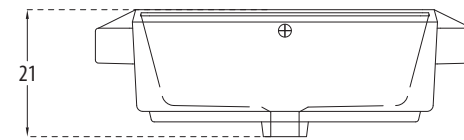

FRONT ELEVATION

Features

- Impressive design
- Centre pre-punched tap hole
- Chrome-plated cap for over flow hole
- Colours: Starwhite & Ivory