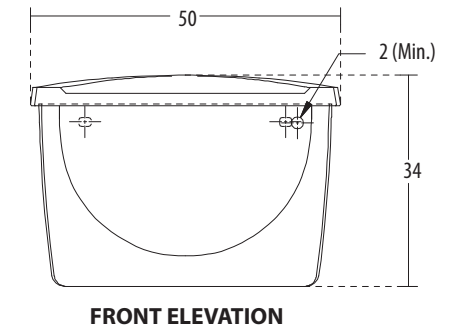

**Flush Plates**

**Features**

- Efficient flushing
- Ultra slim HDPE body
- Elegant flush plates

CISTERN

**Dual Flush** Cat. No.: 21029  
Size (HxWxP): 38 x 43 x 17.5 cms

PLAN VIEW

FRONT ELEVATION

**Features**

- Combination of sleek design with functionality
- Side water inlet
- Ceramic cistern with water-saving dual-flush (3/6 ltrs)
- Available in select colours

**Low Level Cistern** Cat. No.: 21001  
Size (HxWxP): 34 x 50 x 22.5 cms

PLAN VIEW

FRONT ELEVATION

**Features**

- Ceramic cistern with front flush lever
- Side water inlet
- 10 ltrs water flushing
- Available in select colours

CISTERN

hindware

**Superb**  
Size (LxWxH): 41 x 13 x 31 cms