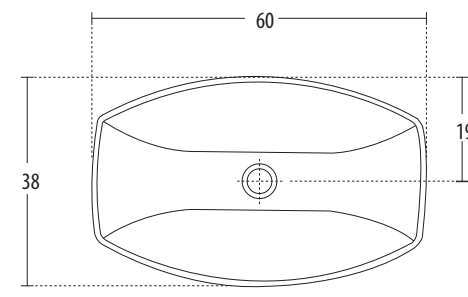

PLAN VIEW

Features

- Sleek dynamic shaped basin
- Designed to complement Viva EWC
- Colours: Starwhite & Ivory