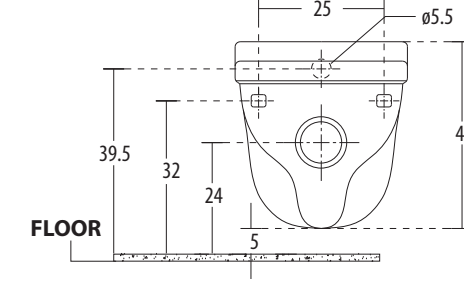

BACK VIEW

Features

- Straight line modern design
- Concealed mounting bolt
- Slow falling seat cover
- Colours: Starwhite & Ivory