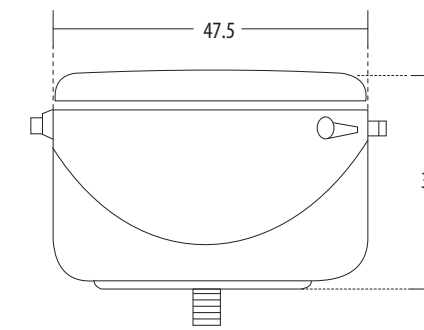

PLAN VIEW

FRONT ELEVATION

**Features**

- Ceramic cistern with front flush lever
- Side water inlet
- 10 ltrs water flushing
- Available in select colours

CISTERN

hindware

**Superb**  
Size (LxWxH): 41 x 13 x 31 cms

PLAN VIEW

FRONT ELEVATION

**Features**

- The Contemporary Slim Cistern
- Slim Cistern
- Germ Free Knob
- Compact Design
- Made from virgin polypropylene

**Wave**  
Size (LxWxH): 40 x 12.5 x 36 cms

PLAN VIEW

FRONT ELEVATION

**Features**

- The Designer Cistern
- Ultra Slim
- Concealed Outlet
- Wave Pattern
- Germ Free Knob
- Made from virgin polypropylene

CISTERN

hindware

**Sleek Plus**  
Size (LxWxH): 47.6 x 15.5 x 32.5 cms

PLAN VIEW

FRONT ELEVATION

**Features**

- Smart and sleek design
- Durable PVC body
- Trouble free flushing
- 10 ltrs. water flushing
- Available in select colours

**Sleek Plus Dual**  
Size (LxWxH): 47.6 x 15.5 x 32.5 cms