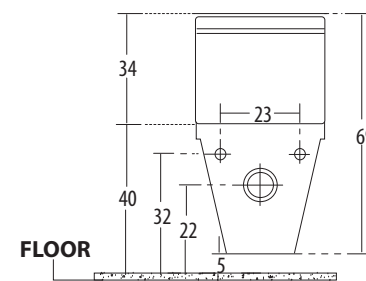

EXTENDED WALL  
MOUNTED CLOSETS

hindware  
ITALIAN COLLECTION

EXTENDED WALL  
MOUNTED CLOSETS

hindware  
ART

**Viva EWC** Cat. No.: 92061  
Size (HxWxP): 69 x 37 x 65 cms  
**Viva Cistern** Cat. No.: 92123  
'P' Trap Distance: 22 cms

PLAN VIEW

BACK VIEW

**Features**

- Contemporary rectangular design
- Water-saving dual-flush (3/6 ltrs)
- Slow falling seat cover
- Colours: Starwhite & Ivory

**Crystal EWC** Cat. No.: 20048 (Regd. Design No. 221027)  
Size (HxWxP): 82 x 38 x 68.5 cms  
**Crystal Cistern** Cat. No.: 21032  
'P' Trap Distance: 23.5 cms