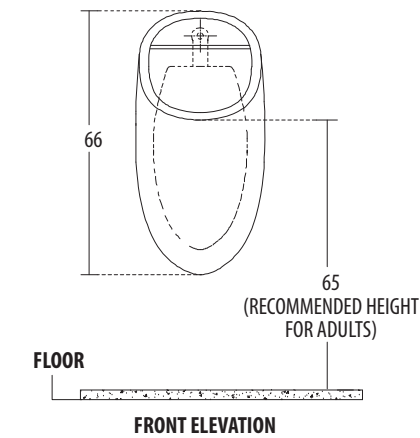

FRONT ELEVATION

*Recommended height for Kids 37.5 cms

Features

- Smart ergonomic design
- Easy to install & maintain
- Concealed water spray holes for flushing
- Mounted on Z type brackets
- Outlet to wall
- Water inlet from back
- Colours: Starwhite & Ivory