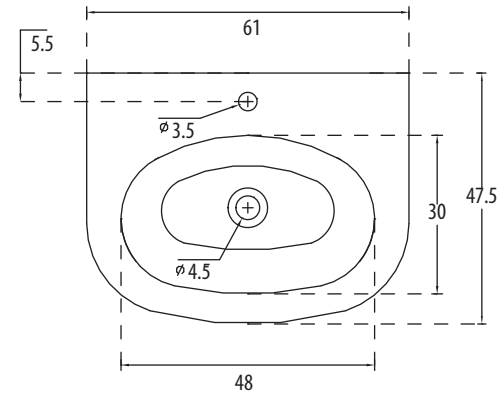

hindware
ITALIAN COLLECTION

OVER COUNTER BASINS

PLAN VIEW

Features

- Oblongated design with space for toiletries
- Centre pre punched tap hole
- Chrome plated rectangular cap for over flow hole
- Colours: star white & ivory

Features

- Oblongated design with space for toiletries
- Centre pre punched tap hole
- Chrome plated rectangular cap for over flow hole
- Colours: star white & ivory

OVER COUNTER BASINS

hindware
ITALIAN COLLECTION

Features

- Gorgeous tri-angular shaped basin
- Designed to complement Essence EWC
- Colours: Starwhite & Ivory

Features

- Impressive rectangular shaped basin
- Designed to compliment the Fonte EWC
- Colours: Starwhite & Ivory