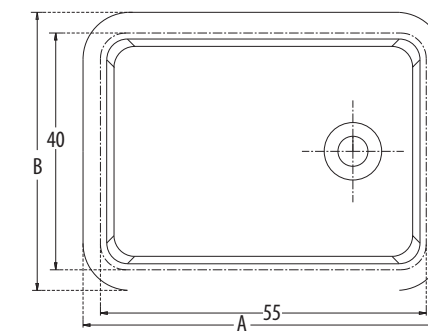

JUNIOR SERIES

hindware

SIZE	A	B	C	D	E
47 X 37 X 18	47	37	18	9(Min)	1.5(Min)
45 X 30 X 15	45	30	15	9(Min)	1.5(Min)

SPECIAL EDITION

hindware

PLAN VIEW

SIZE	A	B	C	D
61 X 46 X 25	61	46	25	9(Min)
61 X 46 X 20	61	46	20	9(Min)