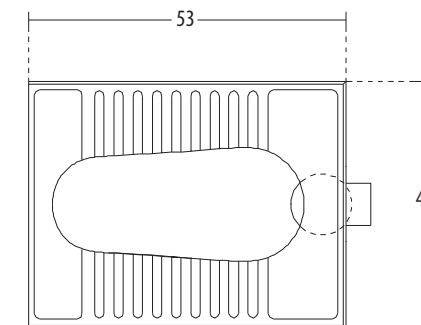

PLAN VIEW

BACK VIEW

SIZE	A	B	C	D
45	49	45	28.5	24
51	55	51	30.5	26

**Features**

- Comfortable design
- Available in select colours

SQUATTING PANS

hindware

**Indian Pan** Cat. No.: 20003  
Size: 58 cms  
Footrest Cat. No.: 21002

PLAN VIEW

FRONT ELEVATION

**Features**

- Comfortable design
- Available in select colours

**Orissa Pan** Cat. No.: 20004  
Size: 53 x 41 x 28.5 cms

PLAN VIEW

FRONT ELEVATION

**Features**