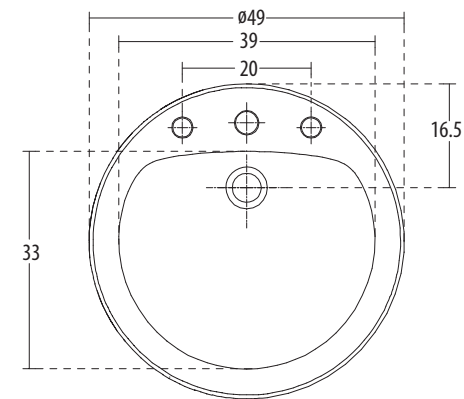

**Rhapsody** Cat. No.: 10045 (Regd. Design No. 200583)  
Size (LxW): 63 x 50 cms

PLAN VIEW

FRONT ELEVATION

**Features**

- Design characterised by large bowl
- Centre pre-punched tap hole
- Available in select colours

**Round Starlet** Cat. No.: 10052  
Size: 49 cms Dia

PLAN VIEW

FRONT ELEVATION

**Features**

- Attractive round design with centre tap hole
- Centre pre-punched tap hole
- Chrome-plated cap for overflow hole
- Available in select colours