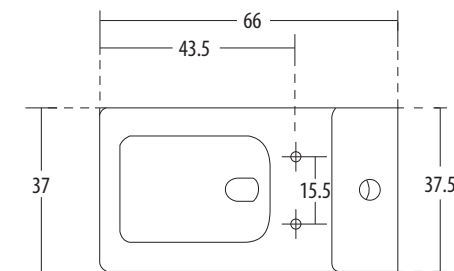

hindware  
ITALIAN COLLECTION

ONE PIECE CLOSETS

**Element** Cat. No.: 92082  
Size (HxWxP): 74.5 x 36 x 68 cms  
'S' Trap Distance: 30 cms  
Also available in 'P' Trap Distance 18

PLAN VIEW

SIDE VIEW

**Features**

**Elisa** Cat. No.: 92046  
Size (HxWxP): 76 x 36.5 x 73 cms  
'S' Trap Distance: 11 cms

PLAN VIEW

SIDE VIEW

**Features**

- Stylish contemporary design
- Slow falling seat cover
- Water-saving dual-flush (3/6 ltrs)
- Colours: Starwhite & Ivory

ONE PIECE CLOSETS

hindware  
ITALIAN COLLECTION

**Rubbic** Cat. No.: 92063  
Size (HxWxP): 79 x 35 x 65 cms  
'S' Trap Distance: 30 cms

PLAN VIEW

SIDE VIEW

**Features**

- Contemporary design with smooth flowing lines
- Space-saving design
- Slow falling seat cover
- Water-saving dual-flush (3/6 ltrs)
- Colours: Starwhite & Ivory

**Viva** Cat. No.: 92059  
Size (HxWxP): 72 x 37.5 x 66 cms  
'S' Trap Distance: 30 cms

PLAN VIEW

SIDE VIEW

**Features**

- Contemporary rectangular design
- Designed to compliment the Viva washbasin
- Slow falling seat cover
- Water-saving dual-flush (3/6 ltrs)
- Colours: Starwhite & Ivory