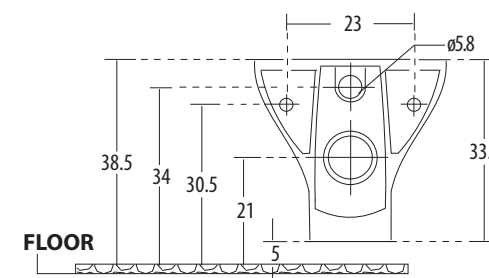

hindware  
ITALIAN COLLECTION

ONE PIECE CLOSETS

**Element** Cat. No.: 92082  
Size (HxWxP): 74.5 x 36 x 68 cms  
'S' Trap Distance: 30 cms  
Also available in 'P' Trap Distance 18

PLAN VIEW

SIDE VIEW

**Features**

**Elisa** Cat. No.: 92046  
Size (HxWxP): 76 x 36.5 x 73 cms  
'S' Trap Distance: 11 cms

PLAN VIEW

SIDE VIEW

**Features**

- Stylish contemporary design
- Slow falling seat cover
- Water-saving dual-flush (3/6 ltrs)
- Colours: Starwhite & Ivory

hindware  
ITALIAN COLLECTION

WALL MOUNTED CLOSETS

hindware  
ITALIAN COLLECTION

**Rubic** Cat. No.: 92065  
Size (HxWxP): 34 x 34 x 48 cms  
'P' Trap Distance: 20.5 cms

PLAN VIEW

BACK VIEW

**Features**

- Contemporary design with smooth flowing lines
- Space-saving low projection
- Slow falling seat cover
- Colours: Starwhite & Ivory

**Torin** Cat. No.: 92039  
Size (HxWxP): 33.5 x 35.5 x 55 cms  
'P' Trap Distance: 21 cms

PLAN VIEW

BACK VIEW

**Features**

- Stunning design with clear lines
- Slow falling seat cover
- Colours: Starwhite & Ivory