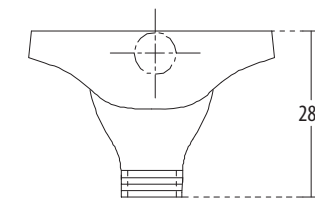

PLAN VIEW

FRONT ELEVATION

**Features**

- Comfortable design
- Available in select colours

**Orissa Pan** Cat. No.: 20004  
Size: 53 x 41 x 28.5 cms

PLAN VIEW

FRONT ELEVATION

**Features**