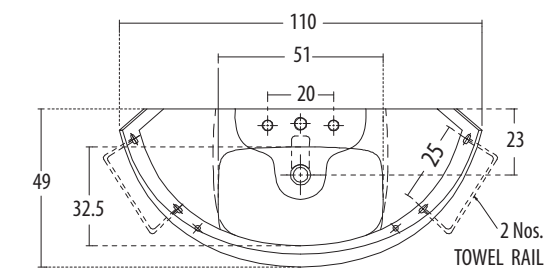

DESIGNER BASINS

Features

- Round washbasin with ceramic washbasin holder
- Chrome-plated cap for overflow hole
- Pre-punched tap hole on ceramic holder
- Colours: Starwhite & Ivory

Features

- Perfect combination of design & functionality
- Side pre-punched tap hole
- Chrome-plated cap for overflow hole
- Colours: Starwhite & Ivory

DESIGNER BASINS

SIZE	A	B	C	D	G	m	m₁	H	H₁	H₂
78 X 48	78	48	41.5	31.5	15.5	24	60	29(Max)	83	77.5
61 X 39	61	39	34.5	23.5	14.5	24	-	29(Max)	83	77.5

Features

- Simplistic & contemporary design with both side ledge for toiletries
- Built-in chrome-plated towel rod
- Optional decorative chrome-plated legs and shelf
- Centre pre-punched tap hole
- Chrome-plated cap for overflow hole
- Colours: Starwhite & Ivory

PLAN VIEW

Features

- Generously proportioned large basin with ledge on both sides
- Built-in chrome-plated towel hanger on both sides
- Optional decorative chrome-plated legs
- Centre pre-punched tap hole
- Chrome-plated cap for overflow hole
- Colours: Starwhite & Ivory