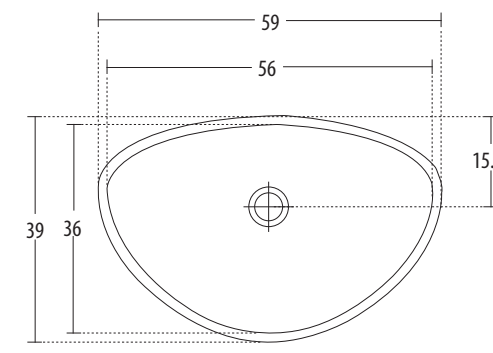

PLAN VIEW

Features

- Contemporary tri-angular shaped basin
- Designed to compliment the Wave EWC
- Colours: Starwhite & Ivory