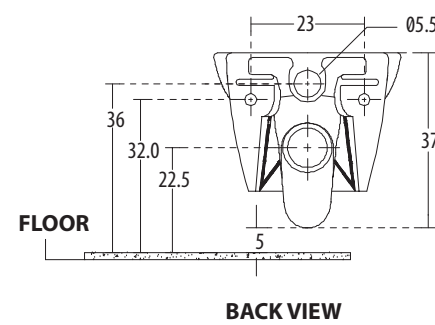

BACK VIEW

Features

- Impressive, simplistic design
- Preferred design for Green Buildings
- Smart fit slow falling seat cover
- Colours: Starwhite & Ivory