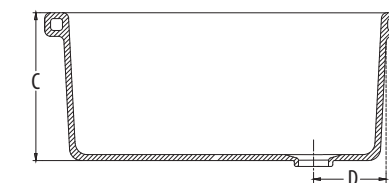

SECTIONAL VIEW

SIZE	A	B	C	D
61 X 46 X 25	61	46	25	9(Min)
61 X 46 X 20	61	46	20	9(Min)