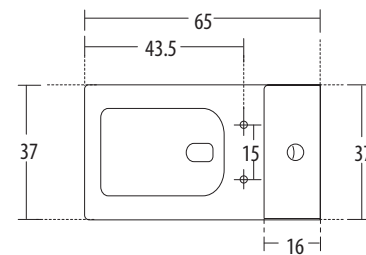

**Cornice EWC** Cat. No.: 92055  
Size (HxWxP): 79 x 37 x 71 cms  
**Cornice Cistern** Cat. No.: 92121  
'P' Trap Distance: 23 cms

PLAN VIEW

BACK VIEW

Features

- Elegant minimalistic design
- Slow falling seat cover with germi clean (anti-bacterial) property
- Anti-bacterial, germ-free ceramic surface
- Designed to complement the Cornice washbasin
- Water-saving dual-flush (3/6 ltrs)
- Colours: Starwhite & Ivory

**Rubbic EWC** Cat. No.: 92064  
Size (HxWxP): 69 x 35 x 63 cms  
**Rubbic Cistern** Cat. No.: 92124  
'P' Trap Distance: 18.5 cms

PLAN VIEW

BACK VIEW

Features

- Contemporary design with smooth flowing lines
- Space-saving low projection
- Water-saving dual-flush (2/4 ltrs)
- Slow falling seat cover
- Colours: Starwhite & Ivory

EXTENDED WALL  
MOUNTED CLOSETS

hindware  
ITALIAN COLLECTION

EXTENDED WALL  
MOUNTED CLOSETS

hindware  
ART

**Viva EWC** Cat. No.: 92061  
Size (HxWxP): 69 x 37 x 65 cms  
**Viva Cistern** Cat. No.: 92123  
'P' Trap Distance: 22 cms

PLAN VIEW

BACK VIEW

**Features**

- Contemporary rectangular design
- Water-saving dual-flush (3/6 ltrs)
- Slow falling seat cover
- Colours: Starwhite & Ivory

**Crystal EWC** Cat. No.: 20048 (Regd. Design No. 221027)  
Size (HxWxP): 82 x 38 x 68.5 cms  
**Crystal Cistern** Cat. No.: 21032  
'P' Trap Distance: 23.5 cms