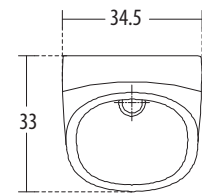

hindware
ITALIAN COLLECTION

SENSOR OPERATED URINALS

PLAN VIEW

*Recommended height for Kids 37.5 cms

Features

- Operated by passive and extra sensitive infrared sensor
- Concealed sensing unit behind urinal
- Powered by battery
- Pre-use flushing of 250ml and post use flushing of 350ml of water
- Mounted on Z type brackets
- Water inlet from back
- Outlet to wall
- Colours: Starwhite & Ivory

*Recommended height for Kids 37.5 cms

Features

- Microwave sensor operated urinal
- Powered by electric current with battery backup
- Concealed sensing unit behind urinal
- Hygienic & intelligent
- Built-in water seal
- Mounted on Z type brackets
- Water-saving model
- Water inlet from back
- Outlet to wall
- Colours: Starwhite & Ivory

SENSOR OPERATED URINALS

hindware
ITALIAN COLLECTION

*Recommended height for Kids 37.5 cms

Features

- Operated by passive and extra sensitive infrared sensor
- Concealed sensing unit behind urinal
- Powered by battery
- Built-in water seal
- Pre-use flushing of 250ml and post use flushing of 350ml of water
- Mounted on Z type brackets & screw
- Water inlet from back
- Outlet to wall
- Colours: Starwhite & Ivory