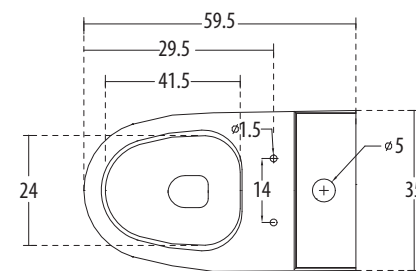

hindware
ITALIAN COLLECTION

ONE PIECE CLOSETS

Features

- A combination of smooth straight lines & curves
- Designed to compliment the Opal washbasin
- Slow falling seat cover
- Water-saving dual-flush (3/6 ltrs)
- Colours: Starwhite & Ivory

PLAN VIEW

Features

- Exquisite space-saving design
- Slow falling seat cover
- Water saving dual flush
- Water-saving dual-flush (3/6 ltrs)
- Color: star white & ivory

ONE PIECE CLOSETS

hindware
ITALIAN COLLECTION

Features

- Contemporary design with smooth flowing lines
- Space-saving design
- Slow falling seat cover
- Water-saving dual-flush (3/6 ltrs)
- Colours: Starwhite & Ivory

Features

- Contemporary rectangular design
- Designed to compliment the Viva washbasin
- Slow falling seat cover
- Water-saving dual-flush (3/6 ltrs)
- Colours: Starwhite & Ivory