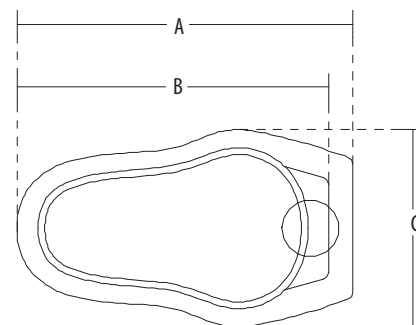

PLAN VIEW

BACK VIEW

SIZE	A	B	C	D
45	49	45	28.5	24
51	55	51	30.5	26

**Features**

- Comfortable design
- Available in select colours

SQUATTING PANS

hindware

**Indian Pan** Cat. No.: 20003  
Size: 58 cms  
Footrest Cat. No.: 21002