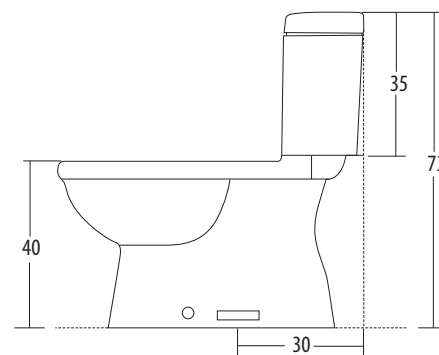

SIDE VIEW

Features

- Graceful design with a concealed trap
- Water-saving dual-flush (3/6 ltrs)
- Slow falling seat cover
- Colours: Starwhite & Ivory