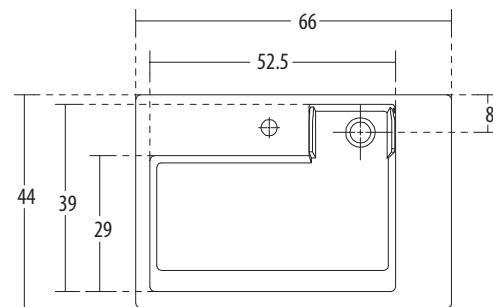

**Altor** Cat. No.: 91018  
Size (LxWxH): 46 x 46 x 17 cms

PLAN VIEW

FRONT ELEVATION

**Features**

- Square shaped washbasin with deep square wash bowl
- Centre pre-punched tap hole
- Chrome-plated cap for overflow hole
- Colours: Starwhite & Ivory

hindware  
ITALIAN COLLECTION

OVER COUNTER BASINS

**Crest** Cat. No.: 91022  
Size (LxWxH): 66 x 44 x 17 cms

PLAN VIEW

FRONT ELEVATION

**Features**

- Contemporary rectangular design
- Concealed waste hole with chrome finish metallic flap
- Centre pre-punched tap hole
- Colours: Starwhite & Ivory

**Cornice** Cat. No.: 91036  
Size (LxWxH): 68 x 42 x 17.5 cms

PLAN VIEW

FRONT ELEVATION

**Features**

- Characterised by defined forms and aesthetic purity
- Anti-bacterial, germ-free ceramic surface
- Designed to complement the Cornice EWC
- Colours: Starwhite & Ivory