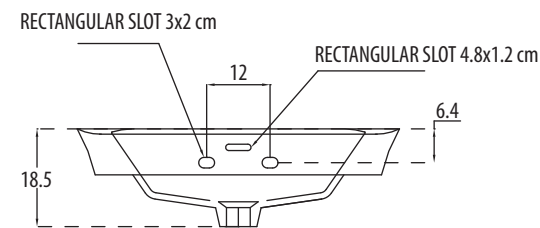

hindware  
ITALIAN COLLECTION

OVER COUNTER BASINS

**CAVALLO MEDIO** Cat. No.: 91062  
Size (LxWxH): 61 x 47.5 x 18.5 cms

PLAN VIEW

FRONT ELEVATION

**Features**

- Oblongated design with space for toiletries
- Centre pre punched tap hole
- Chrome plated rectangular cap for over flow hole
- Colours: star white & ivory