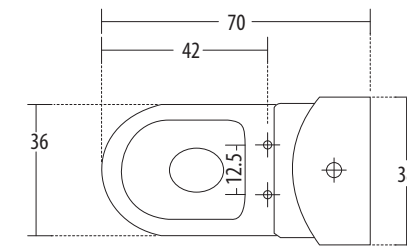

hindware  
ITALIAN COLLECTION

ONE PIECE CLOSETS

**Element** Cat. No.: 92082  
Size (HxWxP): 74.5 x 36 x 68 cms  
'S' Trap Distance: 30 cms  
Also available in 'P' Trap Distance 18

PLAN VIEW

SIDE VIEW

**Features**

**Elisa** Cat. No.: 92046  
Size (HxWxP): 76 x 36.5 x 73 cms  
'S' Trap Distance: 11 cms

PLAN VIEW

SIDE VIEW

**Features**

- Stylish contemporary design
- Slow falling seat cover
- Water-saving dual-flush (3/6 ltrs)
- Colours: Starwhite & Ivory

**Fusion** Cat. No.: 92071  
Size (HxWxP): 78 x 38 x 70 cms  
'S' Trap Distance: 10 cms

PLAN VIEW

SIDE VIEW

**Features**

- Unique design with clear lines
- Slow falling seat cover
- Water-saving dual-flush (3/6 ltrs)
- Colour: Starwhite & Ivory

hindware  
ITALIAN COLLECTION

ONE PIECE CLOSETS

**Inox** Cat. No.: 92043  
Size (HxWxP): 74 x 37 x 72 cms  
'S' Trap Distance: 30 cms  
Also available in 'P' Trap 18 cms  
Cat. No.: 92089

**Inox 100** Cat. No.: 92050  
'S' Trap Distance: 10 cms  
**Inox 220** Cat. No.: 92087  
'S' Trap Distance: 22 cms  
Cat. No.: 92089