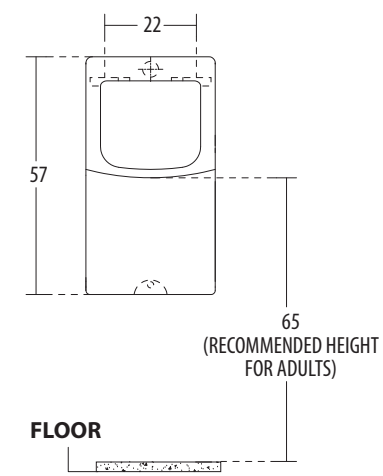

SENSOR OPERATED URINALS

hindware  
ITALIAN COLLECTION

**Omega E-Sense** Cat. No.: 96006 (Regd. Design No. 221037)  
Size (HxWxP): 57 x 32 x 28 cms

PLAN VIEW

FRONT ELEVATION

\*Recommended height for Kids 37.5 cms