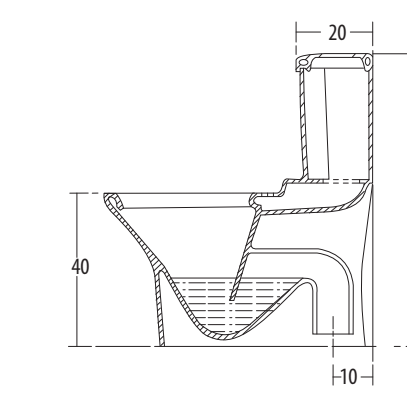

**Elisa** Cat. No.: 92046  
Size (HxWxP): 76 x 36.5 x 73 cms  
'S' Trap Distance: 11 cms

PLAN VIEW

SIDE VIEW

**Features**

- Stylish contemporary design
- Slow falling seat cover
- Water-saving dual-flush (3/6 ltrs)
- Colours: Starwhite & Ivory

**Fusion** Cat. No.: 92071  
Size (HxWxP): 78 x 38 x 70 cms  
'S' Trap Distance: 10 cms

PLAN VIEW

SIDE VIEW

**Features**

- Unique design with clear lines
- Slow falling seat cover
- Water-saving dual-flush (3/6 ltrs)
- Colour: Starwhite & Ivory