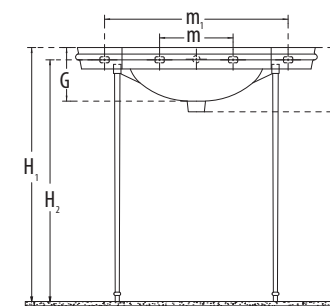

FRONT ELEVATION

SIZE	A	B	C	D	G	m	m₁	H	H₁	H₂
78 X 48	78	48	41.5	31.5	15.5	24	60	29(Max)	83	77.5
61 X 39	61	39	34.5	23.5	14.5	24	-	29(Max)	83	77.5

Features

- Simplistic & contemporary design with both side ledge for toiletries
- Built-in chrome-plated towel rod
- Optional decorative chrome-plated legs and shelf
- Centre pre-punched tap hole
- Chrome-plated cap for overflow hole
- Colours: Starwhite & Ivory