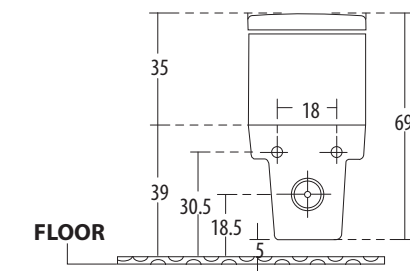

**Cornice EWC** Cat. No.: 92055  
Size (HxWxP): 79 x 37 x 71 cms  
**Cornice Cistern** Cat. No.: 92121  
'P' Trap Distance: 23 cms

PLAN VIEW

BACK VIEW

Features

- Elegant minimalistic design
- Slow falling seat cover with germi clean (anti-bacterial) property
- Anti-bacterial, germ-free ceramic surface
- Designed to complement the Cornice washbasin
- Water-saving dual-flush (3/6 ltrs)
- Colours: Starwhite & Ivory

**Rubbic EWC** Cat. No.: 92064  
Size (HxWxP): 69 x 35 x 63 cms  
**Rubbic Cistern** Cat. No.: 92124  
'P' Trap Distance: 18.5 cms

PLAN VIEW

BACK VIEW

Features

- Contemporary design with smooth flowing lines
- Space-saving low projection
- Water-saving dual-flush (2/4 ltrs)
- Slow falling seat cover
- Colours: Starwhite & Ivory