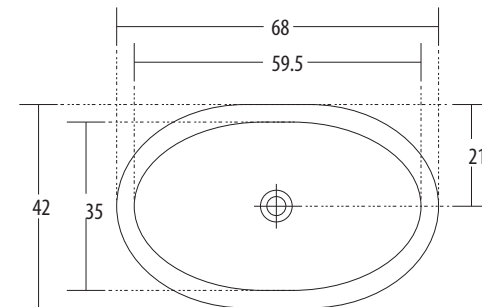

hindware  
ITALIAN COLLECTION

OVER COUNTER BASINS

**Crest** Cat. No.: 91022  
Size (LxWxH): 66 x 44 x 17 cms

PLAN VIEW

FRONT ELEVATION

**Features**

- Contemporary rectangular design
- Concealed waste hole with chrome finish metallic flap
- Centre pre-punched tap hole
- Colours: Starwhite & Ivory

**Cornice** Cat. No.: 91036  
Size (LxWxH): 68 x 42 x 17.5 cms

PLAN VIEW

FRONT ELEVATION

**Features**

- Characterised by defined forms and aesthetic purity
- Anti-bacterial, germ-free ceramic surface
- Designed to complement the Cornice EWC
- Colours: Starwhite & Ivory