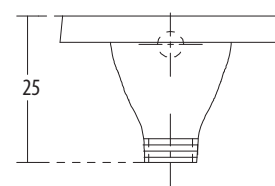

FRONT ELEVATION

Features

- Comfortable design
- One piece squatting pan (footrest attached to body)
- Available in select colours