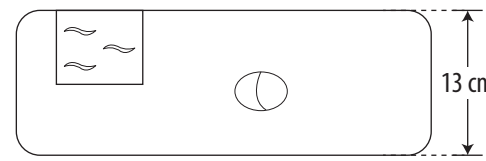

PLAN VIEW

FRONT ELEVATION

**Features**

- Ceramic cistern with front flush lever
- Side water inlet
- 10 ltrs water flushing
- Available in select colours

CISTERN

hindware

**Superb**  
Size (LxWxH): 41 x 13 x 31 cms

PLAN VIEW

FRONT ELEVATION

**Features**

- The Contemporary Slim Cistern
- Slim Cistern
- Germ Free Knob
- Compact Design
- Made from virgin polypropylene

**Wave**  
Size (LxWxH): 40 x 12.5 x 36 cms

PLAN VIEW

FRONT ELEVATION

**Features**

- The Designer Cistern
- Ultra Slim
- Concealed Outlet
- Wave Pattern
- Germ Free Knob
- Made from virgin polypropylene

CISTERN

hindware

**Sleek Plus**  
Size (LxWxH): 47.6 x 15.5 x 32.5 cms

PLAN VIEW

FRONT ELEVATION

**Features**

- Smart and sleek design
- Durable PVC body
- Trouble free flushing
- 10 ltrs. water flushing
- Available in select colours

**Sleek Plus Dual**  
Size (LxWxH): 47.6 x 15.5 x 32.5 cms