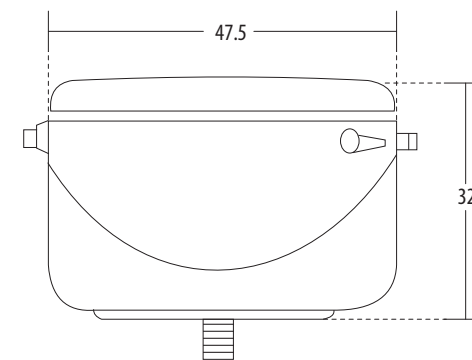

PLAN VIEW

FRONT ELEVATION

**Features**

- Smart and sleek design
- Durable PVC body
- Trouble free flushing
- Water-saving dual-flush (3/6 ltrs)
- Available in select colours

CISTERN

hindware

**Sleek Standard**  
Size (LxWxH): 47.6 x 15 x 30 cms

PLAN VIEW

FRONT ELEVATION

**Features**

- Smart and sleek design
- Durable PVC body
- Trouble free flushing
- 8 ltrs water flushing
- Colours: White, Ivory, Alpine Blue, Ocean Blue & Orchid

**Sleek Standard Dual**  
Size (LxWxH): 47.6 x 15 x 30 cms

hindware

**Sleek Smart**  
Size (LxWxH): 47.6 x 15 x 30 cms

PLAN VIEW

FRONT ELEVATION

**Features**

- Smart and sleek design
- Durable PVC body
- Trouble free flushing
- 10 ltrs water flushing
- Available in select colours

**Sleek ISI**  
Size (LxWxH): 32.5 x 47.6 x 15.5 cms

PLAN VIEW

FRONT ELEVATION

**Features**

- Smart and sleek design
- Durable PVC body
- Trouble free flushing
- 10 ltrs water flushing
- Available in select colours