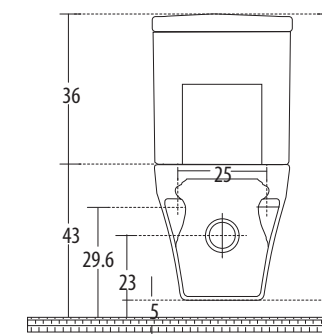

**Ultra** Cat. No.: 20006 (Regd. Design No. 173948)  
Size (HxWxP): 36 x 37 x 57 cms  
'P' Trap Distance: 23.5 cms

PLAN VIEW

BACK VIEW

Features

- Standard design
- Smart fitting seat cover
- Installation on cantilever bracket
- Option of slow falling seat cover\*
- Available in select colours

**Cornice EWC** Cat. No.: 92055  
Size (HxWxP): 79 x 37 x 71 cms  
**Cornice Cistern** Cat. No.: 92121  
'P' Trap Distance: 23 cms

PLAN VIEW

BACK VIEW

Features

- Elegant minimalistic design
- Slow falling seat cover with germi clean (anti-bacterial) property
- Anti-bacterial, germ-free ceramic surface
- Designed to complement the Cornice washbasin
- Water-saving dual-flush (3/6 ltrs)
- Colours: Starwhite & Ivory