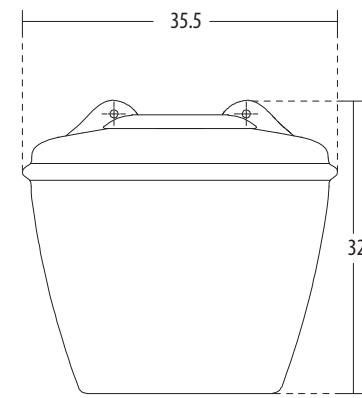

FRONT ELEVATION

Features

- Automatic flush after regular intervals
- Suitable for all standard urinals
- Available in select colours