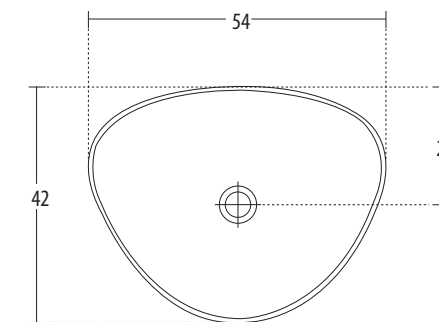

hindware  
ITALIAN COLLECTION

OVER COUNTER BASINS

**CAVALLO MEDIO** Cat. No.: 91062  
Size (LxWxH): 61 x 47.5 x 18.5 cms

PLAN VIEW

FRONT ELEVATION

**Features**

- Oblongated design with space for toiletries
- Centre pre punched tap hole
- Chrome plated rectangular cap for over flow hole
- Colours: star white & ivory

**CAVALLO GRANDE** Cat. No.: 91063  
Size (LxWxH): 76.5 x 51 x 19 cms

PLAN VIEW

FRONT ELEVATION

**Features**

- Oblongated design with space for toiletries
- Centre pre punched tap hole
- Chrome plated rectangular cap for over flow hole
- Colours: star white & ivory

OVER COUNTER BASINS

hindware  
ITALIAN COLLECTION

**Essence** Cat. No.: 91046  
Size (LxWxH): 54 x 42 x 16.5 cms

PLAN VIEW

FRONT ELEVATION

**Features**

- Gorgeous tri-angular shaped basin
- Designed to complement Essence EWC
- Colours: Starwhite & Ivory