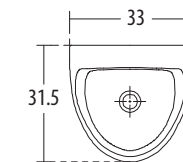

WATERLESS URINAL

PLAN VIEW

*Recommended height for Kids 37.5 cms

Features

- Requires no flushing - waterless urinal
- Hygienic
- 100% water-saving model
- No liquid cartridge required
- Cost effective
- Anti-bacterial/Germ free ceramic surface
- Mounted on Z type brackets
- Outlet to wall/floor
- Colours: Starwhite & Ivory