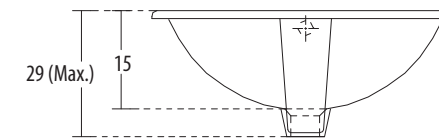

FRONT ELEVATION

Features

- Compact oval design
- Can be used as under counter basin
- Available in select colours