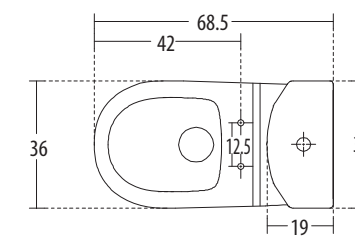

**Viva** Cat. No.: 92059  
Size (HxWxP): 72 x 37.5 x 66 cms  
'S' Trap Distance: 30 cms

PLAN VIEW

SIDE VIEW

**Features**

- Contemporary rectangular design
- Designed to compliment the Viva washbasin
- Slow falling seat cover
- Water-saving dual-flush (3/6 ltrs)
- Colours: Starwhite & Ivory

**Rubbic EWC** Cat. No.: 92064  
Size (HxWxP): 69 x 35 x 63 cms  
**Rubbic Cistern** Cat. No.: 92124  
'P' Trap Distance: 18.5 cms

PLAN VIEW

BACK VIEW

Features

- Contemporary design with smooth flowing lines
- Space-saving low projection
- Water-saving dual-flush (2/4 ltrs)
- Slow falling seat cover
- Colours: Starwhite & Ivory

EXTENDED WALL  
MOUNTED CLOSETS

hindware  
ITALIAN COLLECTION

EXTENDED WALL  
MOUNTED CLOSETS

hindware  
ART

**Viva EWC** Cat. No.: 92061  
Size (HxWxP): 69 x 37 x 65 cms  
**Viva Cistern** Cat. No.: 92123  
'P' Trap Distance: 22 cms

PLAN VIEW

BACK VIEW

**Features**

- Contemporary rectangular design
- Water-saving dual-flush (3/6 ltrs)
- Slow falling seat cover
- Colours: Starwhite & Ivory

**Crystal EWC** Cat. No.: 20048 (Regd. Design No. 221027)  
Size (HxWxP): 82 x 38 x 68.5 cms  
**Crystal Cistern** Cat. No.: 21032  
'P' Trap Distance: 23.5 cms