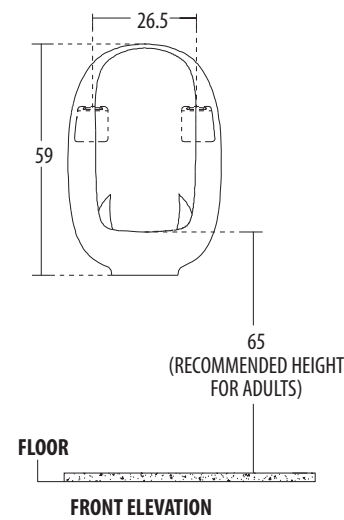

*Recommended height for Kids 37.5 cms

Features

- Anti-splash channel design
- Mounted on Z type brackets
- Outlet to wall/floor
- Water inlet from top spray jet
- Available in select colours