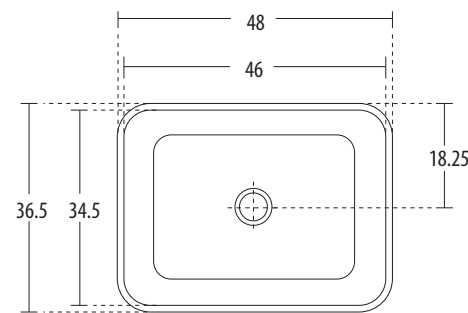

**Kathy Mini** Cat. No.: 91059  
Size (LxWxH): 45 x 30 x 10.5 cms

PLAN VIEW

BACK VIEW

**Features**

- Striking simplistic design with tapered wash bowl
- Colors : Starwhite & Ivory

OVER COUNTER BASINS

hindware  
ITALIAN COLLECTION

**Kathy Largo** Cat. No.: 91045  
Size (LxWxH): 100 x 48.5 x 19 cms

PLAN VIEW

FRONT ELEVATION

**Features**

- Striking rectangular washbasin with wash bowl
- Chrome plated cap for over flow hole
- Centre pre-punched tap hole
- Colours: Starwhite & Ivory

**Olivia** Cat. No.: 91026  
Size (LxWxH): 49 x 41 x 18.5 cms

PLAN VIEW

FRONT ELEVATION

**Features**

- Crown shaped washbasin with centre tap hole
- Centre pre-punched tap hole
- Chrome-plated cap for overflow hole
- Colours: Starwhite & Ivory

hindware  
ITALIAN COLLECTION

OVER COUNTER BASINS

**Rubbic** Cat. No.: 91041  
Size (LxWxH): 48 x 36.5 x 13.5 cms

PLAN VIEW

FRONT ELEVATION

**Features**

- Stunning rectangular design with smooth flowing lines
- Designed to compliment the Rubbic EWC
- Colours: Starwhite & Ivory