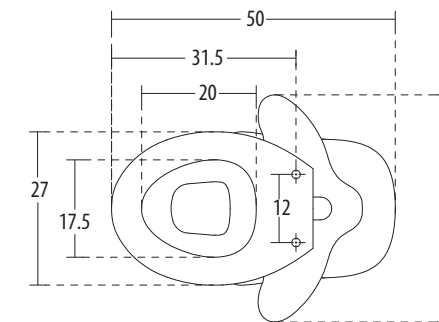

JUNIOR SERIES

**Poncho EWC** Cat. No.: 20062 (Regd. Design No. 202127)  
Size (HxWxP): 26 x 39 x 50 cms  
'S' Trap Distance: 12 cms

PLAN VIEW

SIDE VIEW

**Features**

- Frog shaped EWC
- Low height (for kids)
- Special seat cover to compliment its design
- Available colours: Blush Red, Sunshine Yellow, Electric Blue & Spring Green