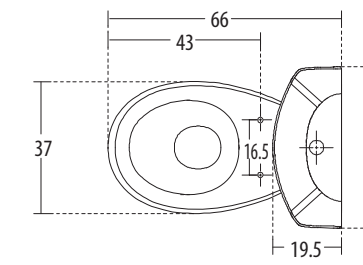

hindware  
ITALIAN COLLECTION

COUPLED CLOSETS

**Gracia EWC** Cat. No.: 92077  
**Cistern** Cat. No.: 92128  
 'S' Trap Distance : 11 cms  
 Size (H x W x P) : 81 x 35.5 x 67 cms

PLAN VIEW

SECTIONAL VIEW

**Features**

hindware

**Constellation EWC** Cat. No.: 20028 (Regd. Design No. 221047)  
Size (HxWxP): 79x 37 x 69 cms  
**Constellation Cistern** Cat. No.: 21038  
'P' Trap Distance: 15.5 cms

PLAN VIEW

BACK VIEW

**Features**

- Elegant design with convex cistern
- Water-saving dual-flush (3/6 ltrs)
- Option of slow falling seat cover\*
- Available in select colours

**Mario** Cat. No.: 20084  
Size (HxWxP): 76 x 37.5 x 66 cms  
Cistern Cat. No.: 21052  
'P' Trap distance 15 cms

PLAN VIEW

BACK VIEW

**Features**

- Elegant round shaped body
- Slow falling seat cover
- Water-saving dual-flush (3/6 ltrs)
- Color: Available in select colors

EXTENDED WALL  
MOUNTED CLOSETS

hindware

**Studio EWC** Cat. No.: 20058 (Regd. Design No. 196929)  
Size (HxWxP): 77.5 x 46 x 66 cms  
**Studio Cistern** Cat. No.: 21028  
'P' Trap Distance: 15.5 cms