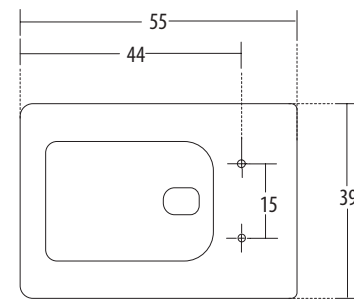

hindware  
ITALIAN COLLECTION

ONE PIECE CLOSETS

**Element** Cat. No.: 92082  
Size (HxWxP): 74.5 x 36 x 68 cms  
'S' Trap Distance: 30 cms  
Also available in 'P' Trap Distance 18

PLAN VIEW

SIDE VIEW

**Features**

**Elisa** Cat. No.: 92046  
Size (HxWxP): 76 x 36.5 x 73 cms  
'S' Trap Distance: 11 cms

PLAN VIEW

SIDE VIEW

**Features**

- Stylish contemporary design
- Slow falling seat cover
- Water-saving dual-flush (3/6 ltrs)
- Colours: Starwhite & Ivory

**Tessa** Cat. No.: 92079  
Size (HxWxP): 36 x 37 x 56 cms  
'P' Trap distance 22.8 cms

PLAN VIEW

BACK VIEW

**Features**

- Clean geometrical design
- Slow falling seat cover
- Colours: Starwhite & Ivory

**Venezia** Cat. No.: 92034  
Size (HxWxP): 39.5 x 36 x 55.5 cms  
'P' Trap Distance: 22.5 cms

PLAN VIEW

BACK VIEW

**Features**

- Sleek minimalistic design
- Slow falling seat cover
- Colours: Starwhite & Ivory

WALL MOUNTED CLOSETS

**Viva** Cat. No.: 92060  
Size (HxWxP): 37 x 39 x 55 cms  
'P' Trap Distance: 24.5 cms