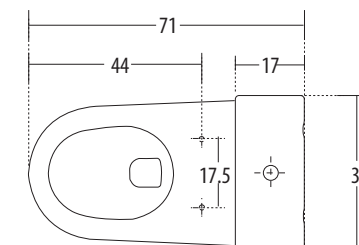

**Viva** Cat. No.: 92059  
Size (HxWxP): 72 x 37.5 x 66 cms  
'S' Trap Distance: 30 cms

PLAN VIEW

SIDE VIEW

**Features**

- Contemporary rectangular design
- Designed to compliment the Viva washbasin
- Slow falling seat cover
- Water-saving dual-flush (3/6 ltrs)
- Colours: Starwhite & Ivory

**Studio** Cat. No.: 20061 (Regd. Design No. 196928)  
Size (HxWxP): 41 x 36 x 52 cms  
'P' Trap Distance: 24 cms

PLAN VIEW

BACK VIEW

Features

- Space-saving design
- Preferred design for Green Buildings
- Smart fitting seat cover
- Option of slow falling seat cover\*
- Available in select colours

**Ultra** Cat. No.: 20006 (Regd. Design No. 173948)  
Size (HxWxP): 36 x 37 x 57 cms  
'P' Trap Distance: 23.5 cms

PLAN VIEW

BACK VIEW

Features

- Standard design
- Smart fitting seat cover
- Installation on cantilever bracket
- Option of slow falling seat cover\*
- Available in select colours

**Cornice EWC** Cat. No.: 92055  
Size (HxWxP): 79 x 37 x 71 cms  
**Cornice Cistern** Cat. No.: 92121  
'P' Trap Distance: 23 cms

PLAN VIEW

BACK VIEW

Features

- Elegant minimalistic design
- Slow falling seat cover with germi clean (anti-bacterial) property
- Anti-bacterial, germ-free ceramic surface
- Designed to complement the Cornice washbasin
- Water-saving dual-flush (3/6 ltrs)
- Colours: Starwhite & Ivory