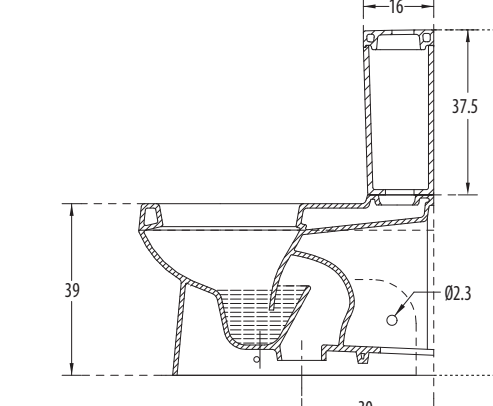

SIDE VIEW

Features

- Elegant Design
- Water Saving Dual Flush- 3/6Ltr
- Concealed S Trap
- Slow Falling Seat Cover
- S- Trap Distance : 110mm
- Color : Star white & Ivory