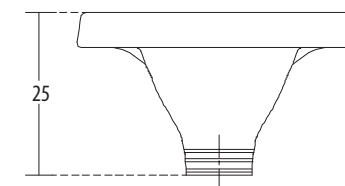

SQUATTING PANS

**Acu Pan** Cat. No.: 20076 (Regd. Design No. 221030)  
Size: 58 x 44 x 25 cms

PLAN VIEW

FRONT ELEVATION

**Features**

- Footrest design inspired by acupressure
- Colours: Starwhite & Ivory

**Orissa Pan Grace** Cat. No.: 20090  
Size (HxWxP): 53 x 41 x 23 cms