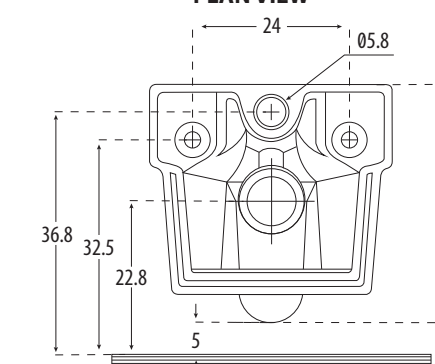

BACK VIEW

Features

- Clean geometrical design
- Slow falling seat cover
- Colours: Starwhite & Ivory