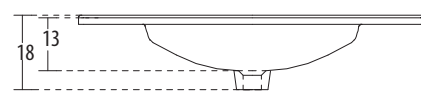

FRONT ELEVATION

Features

- Rectangular design with thin rim
- Centre pre-punched tap hole
- Chrome-plated cap for overflow hole
- Colours: Starwhite & Ivory