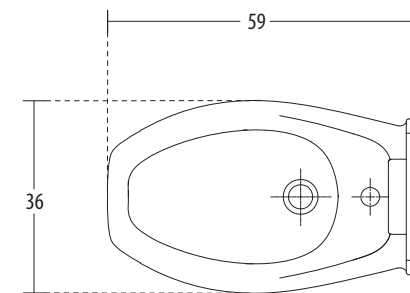

BIDETS

PLAN VIEW

Features

- Rimless design with firm thigh support
- Wall mounted bidet with concealed plumbing
- Chrome-plated cap for mounting bolt
- Co-ordinating constellation range
- Available in select colours

Features

- Rimless design with firm thigh supports
- Co-ordinating constellation range
- Floor mounted bidet with concealed plumbing
- Available in select colours