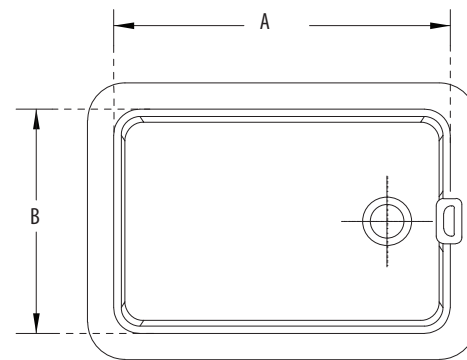

JUNIOR SERIES

hindware

PLAN VIEW

SIZE	A	B	C	D	E
47 X 37 X 18	47	37	18	9(Min)	1.5(Min)
45 X 30 X 15	45	30	15	9(Min)	1.5(Min)

SPECIAL EDITION

hindware

SIZE	A	B	C	D
61 X 46 X 25	61	46	25	9(Min)
61 X 46 X 20	61	46	20	9(Min)