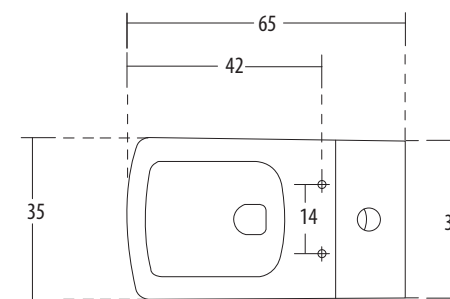

hindware
ITALIAN COLLECTION

ONE PIECE CLOSETS

Features

- A combination of smooth straight lines & curves
- Designed to compliment the Opal washbasin
- Slow falling seat cover
- Water-saving dual-flush (3/6 ltrs)
- Colours: Starwhite & Ivory

Features

- Exquisite space-saving design
- Slow falling seat cover
- Water saving dual flush
- Water-saving dual-flush (3/6 ltrs)
- Color: star white & ivory

ONE PIECE CLOSETS

hindware
ITALIAN COLLECTION

PLAN VIEW

Features

- Contemporary design with smooth flowing lines
- Space-saving design
- Slow falling seat cover
- Water-saving dual-flush (3/6 ltrs)
- Colours: Starwhite & Ivory

Features

- Contemporary rectangular design
- Designed to compliment the Viva washbasin
- Slow falling seat cover
- Water-saving dual-flush (3/6 ltrs)
- Colours: Starwhite & Ivory