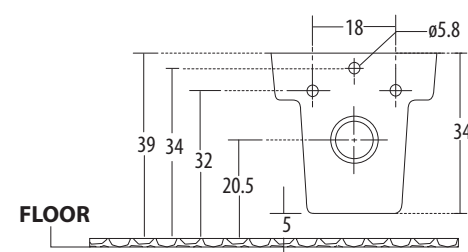

BACK VIEW

Features

- Contemporary design with smooth flowing lines
- Space-saving low projection
- Slow falling seat cover
- Colours: Starwhite & Ivory