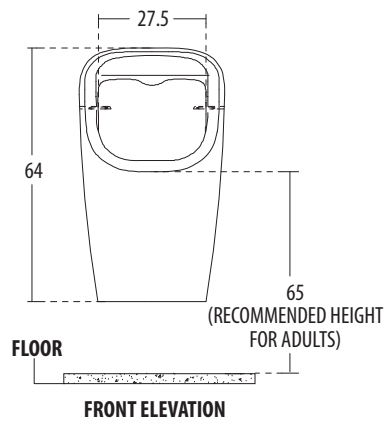

FRONT ELEVATION

*Recommended height for Kids 37.5 cms

Features

- Smart design with straight lines
- Concealed water spray holes for flushing
- Built-in water seal
- Mounted on Z type brackets
- Outlet to wall
- Water inlet from back
- Colours: Starwhite & Ivory