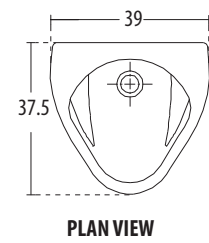

URINALS

**Venezia** Cat. No.: 60012 (Regd. Design No. 208814)  
Size (HxWxP): 66 x 34.5 x 31.5 cms

PLAN VIEW

FRONT ELEVATION

\*Recommended height for Kids 37.5 cms

**Features**

- Smart ergonomic design
- Easy to install & maintain
- Concealed water spray holes for flushing
- Mounted on Z type brackets
- Outlet to wall
- Water inlet from back
- Colours: Starwhite & Ivory

URINALS

hindware

**Flat Back Large** Cat. No.: 60002  
Size (HxWxP): 59 x 39 x 37.5 cms

\*Recommended height for Kids 37.5 cms

**Features**

- Anti-splash channel design
- Mounted on Z type brackets
- Outlet to wall/floor
- Water inlet from top spray jet
- Available in select colours