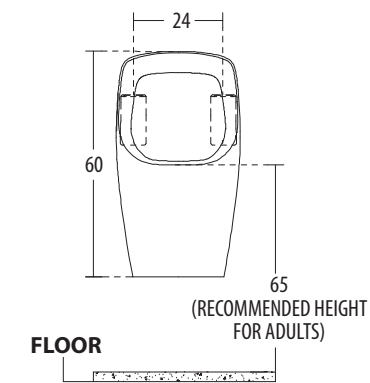

FRONT ELEVATION

*Recommended height for Kids 37.5 cms

Features

- Requires no flushing - waterless urinal
- Hygienic
- 100% water-saving model
- No liquid cartridge required
- Cost effective
- Anti-bacterial/Germ free ceramic surface
- Mounted on Z type brackets
- Outlet to wall/floor
- Colours: Starwhite & Ivory