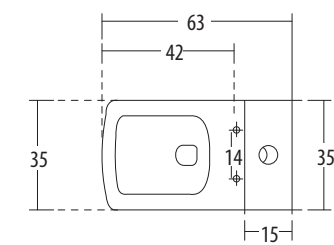

**Viva** Cat. No.: 92059  
Size (HxWxP): 72 x 37.5 x 66 cms  
'S' Trap Distance: 30 cms

PLAN VIEW

SIDE VIEW

**Features**

- Contemporary rectangular design
- Designed to compliment the Viva washbasin
- Slow falling seat cover
- Water-saving dual-flush (3/6 ltrs)
- Colours: Starwhite & Ivory

**Ultra** Cat. No.: 20006 (Regd. Design No. 173948)  
Size (HxWxP): 36 x 37 x 57 cms  
'P' Trap Distance: 23.5 cms

PLAN VIEW

BACK VIEW

Features

- Standard design
- Smart fitting seat cover
- Installation on cantilever bracket
- Option of slow falling seat cover\*
- Available in select colours

**Cornice EWC** Cat. No.: 92055  
Size (HxWxP): 79 x 37 x 71 cms  
**Cornice Cistern** Cat. No.: 92121  
'P' Trap Distance: 23 cms

PLAN VIEW

BACK VIEW

Features

- Elegant minimalistic design
- Slow falling seat cover with germi clean (anti-bacterial) property
- Anti-bacterial, germ-free ceramic surface
- Designed to complement the Cornice washbasin
- Water-saving dual-flush (3/6 ltrs)
- Colours: Starwhite & Ivory

**Rubbic EWC** Cat. No.: 92064  
Size (HxWxP): 69 x 35 x 63 cms  
**Rubbic Cistern** Cat. No.: 92124  
'P' Trap Distance: 18.5 cms

PLAN VIEW

BACK VIEW

Features

- Contemporary design with smooth flowing lines
- Space-saving low projection
- Water-saving dual-flush (2/4 ltrs)
- Slow falling seat cover
- Colours: Starwhite & Ivory