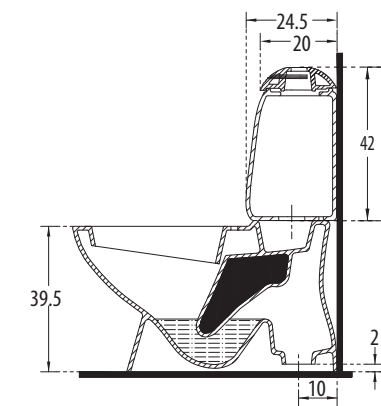

hindware  
ITALIAN COLLECTION

ONE PIECE CLOSETS

**Altor** Cat. No.: 92052  
Size (HxWxP): 78.5 x 38 x 72 cms  
'S' Trap Distance: 30 cms

PLAN VIEW

SIDE VIEW

**Features**

- Smart geometrical design, with bold lines
- Designed to compliment the Altor washbasin
- Slow falling seat cover
- Water-saving dual-flush (3/6 ltrs)
- Colours: Starwhite & Ivory

hindware  
ITALIAN COLLECTION

ONE PIECE CLOSETS

**Element** Cat. No.: 92082  
Size (HxWxP): 74.5 x 36 x 68 cms  
'S' Trap Distance: 30 cms  
Also available in 'P' Trap Distance 18

PLAN VIEW

SIDE VIEW

**Features**

PLAN VIEW

SIDE VIEW

**Features**

- Graceful design with a concealed trap
- Water-saving dual-flush (3/6 ltrs)
- Slow falling seat cover
- Colours: Starwhite & Ivory

COUPLED CLOSETS

**Constellation Premium** Cat. No.: 20089  
 Size (HxWxP): 82 x 38 x 70 cms  
**Constellation Cistern** Cat. No.: 21038  
 'S' Trap distance 10 cms

PLAN VIEW

SECTIONAL VIEW

**Features**

- Hidden S Trap
- Elegant design with convex cistern
- Flushing capacity 2/4 ltrs.
- Slow falling seat cover
- Colours: Starwhite & Ivory

hindware  
ART

**Magna EWC** Cat. No.: 20085  
 Size (HxWxP): 77.5 x 37.5 x 67 cms  
**Cistern** Cat. No.: 21053  
 'S' Trap Distance: 30 cms