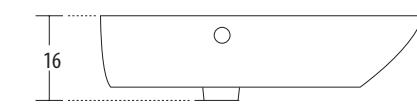

FRONT ELEVATION

Features

- Oval shaped basin with elegant slant
- Chrome plated cap for overflow hole
- Centre pre-punched tap hole
- Colours: Starwhite & Ivory