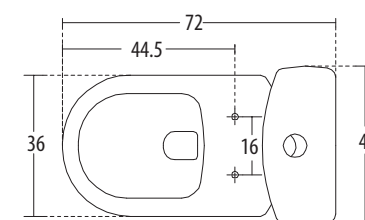

hindware  
ITALIAN COLLECTION

ONE PIECE CLOSETS

**Element** Cat. No.: 92082  
Size (HxWxP): 74.5 x 36 x 68 cms  
'S' Trap Distance: 30 cms  
Also available in 'P' Trap Distance 18

PLAN VIEW

SIDE VIEW

**Features**

**Elisa** Cat. No.: 92046  
Size (HxWxP): 76 x 36.5 x 73 cms  
'S' Trap Distance: 11 cms

PLAN VIEW

SIDE VIEW

**Features**

- Stylish contemporary design
- Slow falling seat cover
- Water-saving dual-flush (3/6 ltrs)
- Colours: Starwhite & Ivory

WITH LARGE BOWL

NEW

**MASSIMO** Cat. No.: 92090  
Size (HxWxP): 70 x 37 x 66 cms  
'S' Trap Distance: 30 cms

PLAN VIEW

SIDE VIEW

**Features**

- Solid Round, curvaceous design with extra large bowl
- Slow falling seat cover
- Water-saving dual-flush (3/6 ltrs)
- Colours: Starwhite & Ivory

COUPLED CLOSETS

**Clipper EWC** Cat. No.: 92026  
Size (HxWxP): 79 x 41 x 72 cms  
**Clipper Cistern** Cat. No.: 92106  
'S' Trap Distance: 22 cms

**Clipper 10** Cat. No.: 92073  
**Clipper Cistern 10** Cat. No.: 92126