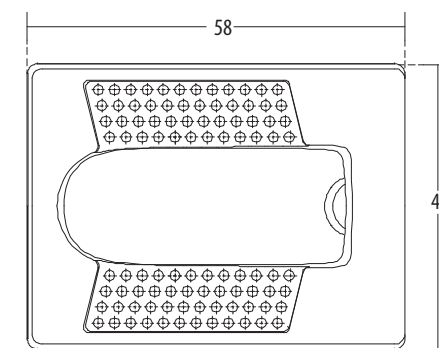

SQUATTING PANS

**Acu Pan** Cat. No.: 20076 (Regd. Design No. 221030)  
Size: 58 x 44 x 25 cms

PLAN VIEW

FRONT ELEVATION

**Features**

- Footrest design inspired by acupressure
- Colours: Starwhite & Ivory

**Orissa Pan Grace** Cat. No.: 20090  
Size (HxWxP): 53 x 41 x 23 cms