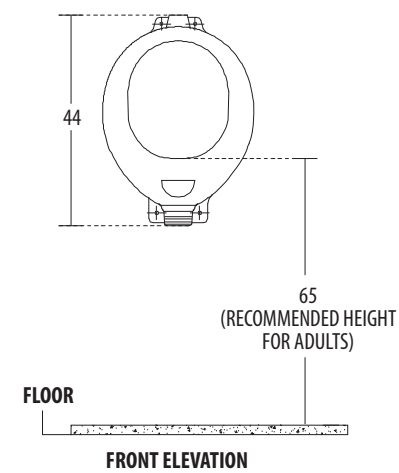

URINALS

hindware

**Flat Back Large** Cat. No.: 60002  
Size (HxWxP): 59 x 39 x 37.5 cms

\*Recommended height for Kids 37.5 cms

**Features**

- Anti-splash channel design
- Mounted on Z type brackets
- Outlet to wall/floor
- Water inlet from top spray jet
- Available in select colours

**Flat Back Small** Cat. No.: 60001  
Size (HxWxP): 44 x 31.5 x 26.5 cms

\*Recommended height for Kids 37.5 cms

**Features**

- Space-saving design
- Outlet to wall/floor
- Water inlet from top
- Available in select colours