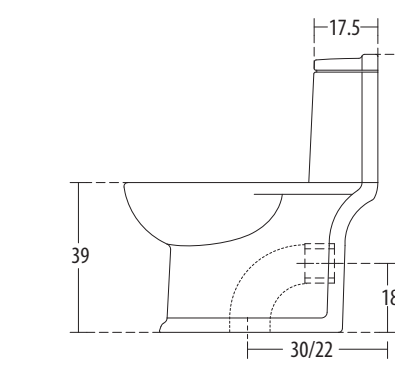

ONE PIECE CLOSETS

hindware  
ITALIAN COLLECTION

**Deimos** Cat. No.: 92044  
Size (HxWxP): 65 x 39 x 71 cms  
'S' Trap Distance: 30 cms

PLAN VIEW

SIDE VIEW

**Features**

- A combination of stylish curves & practicality
- Designed to compliment the Deimos washbasin
- Slow falling seat cover
- Water-saving dual-flush (3/6 ltrs)
- Colours: Starwhite & Ivory

**Elba** Cat. No.: 92037  
Size (HxWxP): 70.5x38x70 cms  
'P' Trap Distance: 18 cms  
Also available in 'S' Trap Distance 22 & 30

PLAN VIEW

SIDE VIEW

**Features**

- Striking, simplistic & contemporary design
- Designed to compliment the Elba washbasin
- Slow falling seat cover
- Water-saving dual-flush (3/6 ltrs)
- Colours: Starwhite & Ivory
- Also available in  
'S' Trap Distance 22 cms (**Elba S 220** Cat. No.: 92048) &  
'S' Trap Distance 30 cms (**Elba S 300** Cat. No.: 92047)

hindware  
ITALIAN COLLECTION

ONE PIECE CLOSETS

**Element** Cat. No.: 92082  
Size (HxWxP): 74.5 x 36 x 68 cms  
'S' Trap Distance: 30 cms  
Also available in 'P' Trap Distance 18

PLAN VIEW

SIDE VIEW

**Features**