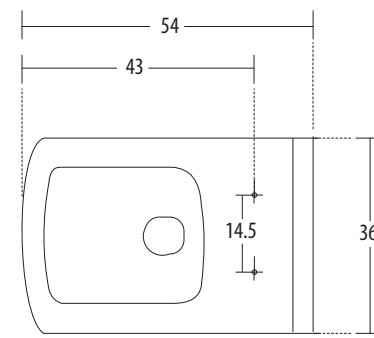

**Elba** Cat. No.: 92037  
Size (HxWxP): 70.5x38x70 cms  
'P' Trap Distance: 18 cms  
Also available in 'S' Trap Distance 22 & 30

PLAN VIEW

SIDE VIEW

**Features**

- Striking, simplistic & contemporary design
- Designed to compliment the Elba washbasin
- Slow falling seat cover
- Water-saving dual-flush (3/6 ltrs)
- Colours: Starwhite & Ivory
- Also available in  
'S' Trap Distance 22 cms (**Elba S 220** Cat. No.: 92048) &  
'S' Trap Distance 30 cms (**Elba S 300** Cat. No.: 92047)

hindware  
ITALIAN COLLECTION

ONE PIECE CLOSETS

**Element** Cat. No.: 92082  
Size (HxWxP): 74.5 x 36 x 68 cms  
'S' Trap Distance: 30 cms  
Also available in 'P' Trap Distance 18

PLAN VIEW

SIDE VIEW

**Features**

**Elisa** Cat. No.: 92046  
Size (HxWxP): 76 x 36.5 x 73 cms  
'S' Trap Distance: 11 cms

PLAN VIEW

SIDE VIEW

**Features**

- Stylish contemporary design
- Slow falling seat cover
- Water-saving dual-flush (3/6 ltrs)
- Colours: Starwhite & Ivory

PLAN VIEW

BACK VIEW

**Features**

- Contemporary rectangular design
- Designed to compliment the Viva washbasin
- Slow falling seat cover
- Colours: Starwhite & Ivory

**Wave** Cat. No.: 92067  
Size (HxWxP): 43.5 x 36 x 54 cms  
'P' Trap Distance: 25.5 cms