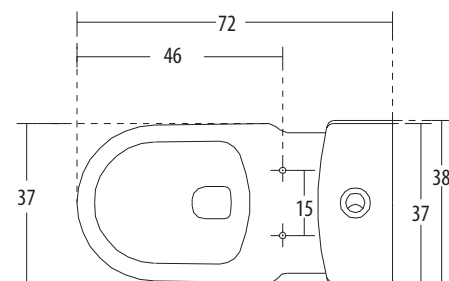

hindware  
ITALIAN COLLECTION

ONE PIECE CLOSETS

**Altor** Cat. No.: 92052  
Size (HxWxP): 78.5 x 38 x 72 cms  
'S' Trap Distance: 30 cms

PLAN VIEW

SIDE VIEW

**Features**

- Smart geometrical design, with bold lines
- Designed to compliment the Altor washbasin
- Slow falling seat cover
- Water-saving dual-flush (3/6 ltrs)
- Colours: Starwhite & Ivory

**Cedar** Cat. No.: 92072  
Size (HxWxP): 75 x 35 x 67 cms  
'S' Trap Distance: 10 cms  
Also available in 'P' Trap 18 cms

PLAN VIEW

SIDE VIEW

**Features**

- Compact Look
- Designed to compliment Cedar Wash Basin
- Slow falling seat cover
- 'S' Trap Distance: 10 cms
- Water-saving dual-flush (3/6 ltrs)
- Colours: Starwhite & Ivory