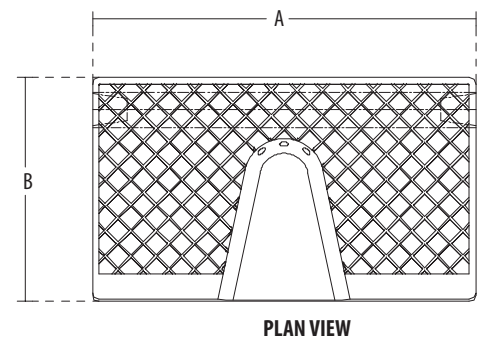

SIZE	A	B	C
60 x 35	60	35	10
45 x 35	45	35	10

Features

- Specially designed squatting urinal
- Available in select colours