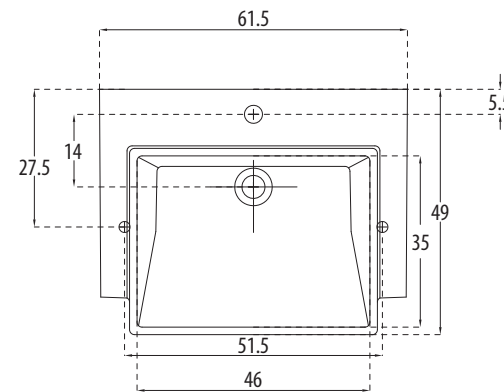

hindware  
ITALIAN COLLECTION

SEMI RECESSED BASINS

**Enigma** Cat. No.: 91012 (Regd. Design No. 221043)  
Size (LxWxH): 52 x 46 x 16 cms

PLAN VIEW

FRONT ELEVATION

**Features**

- Attractive rectangular design
- Rectangular design with tapered wash bowl
- Centre pre-punched tap hole
- Chrome-plated cap for overflow hole
- Colours: Starwhite & Ivory

**Tessa** Cat. No.: 91055  
Size (LxWxH): 61.5 x 49 x 21 cms

PLAN VIEW

FRONT ELEVATION

**Features**

- Impressive design
- Centre pre-punched tap hole
- Chrome-plated cap for over flow hole
- Colours: Starwhite & Ivory