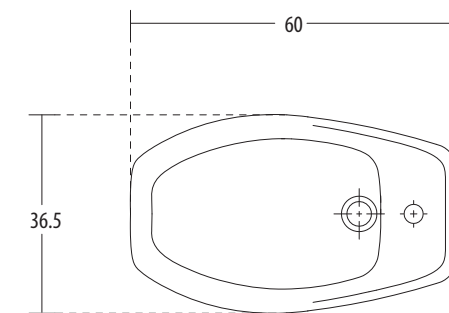

BIDETS

Features

- Rimless design with firm thigh support
- Wall mounted bidet with concealed plumbing
- Chrome-plated cap for mounting bolt
- Co-ordinating constellation range
- Available in select colours

PLAN VIEW

Features

- Rimless design with firm thigh supports
- Co-ordinating constellation range
- Floor mounted bidet with concealed plumbing
- Available in select colours