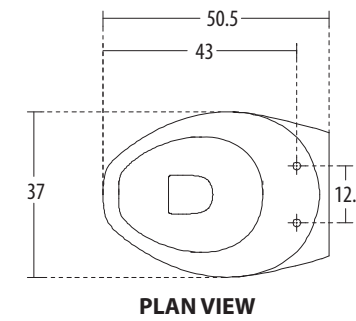

Features

- Impressive, simplistic design
- Preferred design for Green Buildings
- Smart fit slow falling seat cover
- Colours: Starwhite & Ivory

PLAN VIEW

Features

- Combination of functionality & comfort
- Smart fitting seat cover
- Option of slow falling seat cover*
- Available in select colours

Features

- Elegant round shaped body with a touch of smoothness
- Slow falling seat cover
- Colours: Starwhite & Ivory