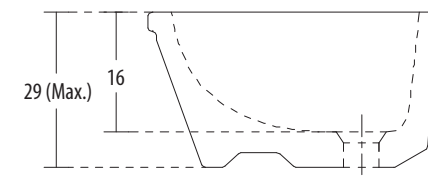

COUNTER TOP  
SELF RIMMING BASINS

hindware

**Tiffany** Cat. No.: 10046 (Regd. Design No. 209901)  
Size (LxW): 51 x 38 cms

PLAN VIEW

FRONT ELEVATION

**Features**

- Oval shaped distinctive design
- Available in select colours