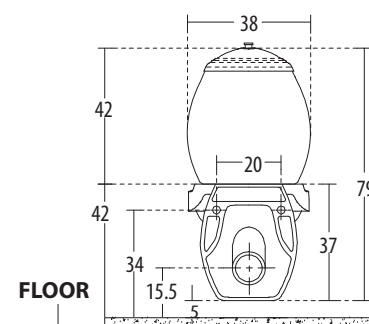

hindware

**Constellation EWC** Cat. No.: 20028 (Regd. Design No. 221047)  
Size (HxWxP): 79x 37 x 69 cms  
**Constellation Cistern** Cat. No.: 21038  
'P' Trap Distance: 15.5 cms

PLAN VIEW

BACK VIEW

**Features**

- Elegant design with convex cistern
- Water-saving dual-flush (3/6 ltrs)
- Option of slow falling seat cover\*
- Available in select colours

**Mario** Cat. No.: 20084  
Size (HxWxP): 76 x 37.5 x 66 cms  
Cistern Cat. No.: 21052  
'P' Trap distance 15 cms