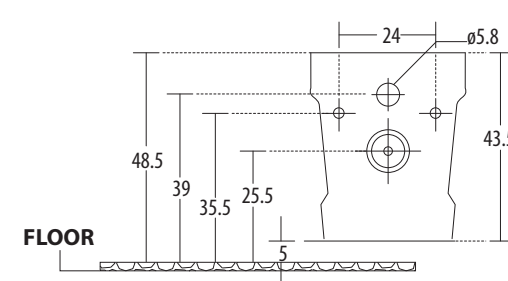

BACK VIEW

Features

- Elegant & compact body with gracefully moulded contours
- Smart angular design
- Slow falling seat cover
- Colours: Starwhite & Ivory