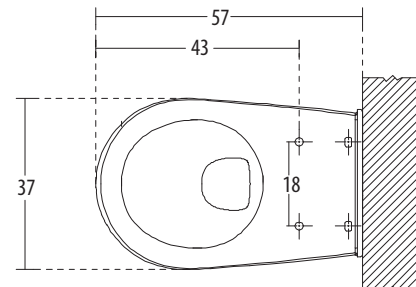

**Studio** Cat. No.: 20061 (Regd. Design No. 196928)  
Size (HxWxP): 41 x 36 x 52 cms  
'P' Trap Distance: 24 cms

PLAN VIEW

BACK VIEW

Features

- Space-saving design
- Preferred design for Green Buildings
- Smart fitting seat cover
- Option of slow falling seat cover\*
- Available in select colours

**Ultra** Cat. No.: 20006 (Regd. Design No. 173948)  
Size (HxWxP): 36 x 37 x 57 cms  
'P' Trap Distance: 23.5 cms

PLAN VIEW

BACK VIEW

Features

- Standard design
- Smart fitting seat cover
- Installation on cantilever bracket
- Option of slow falling seat cover\*
- Available in select colours