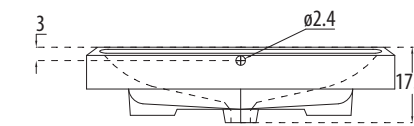

COUNTER TOP  
SELF RIMMING BASINS

hindware  
ITALIAN COLLECTION

**Kyllis** Cat. No.: 91054  
Size (LxW): 72 x 46.5 cms

PLAN VIEW

FRONT ELEVATION

**Features**

- Striking rectangular design
- Centre pre-punched tap hole
- Chrome-plated cap for over flow hole
- Colour: Starwhite & Ivory