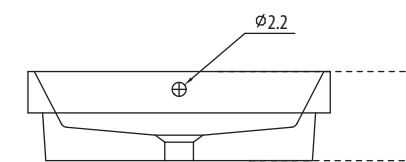

OVER COUNTER BASINS

hindware  
ITALIAN COLLECTION

**CEFFO** Cat. No.: 91065  
Size (LxWxH): 47.5 x 47.5 x 14 cms

PLAN VIEW

FRONT ELEVATION

**Features**

- Annular design in perfect geometry
- Sleek curves
- Centre pre-punched tap hole
- Chrome plated cap for overflow hole
- Colour: star white & ivory