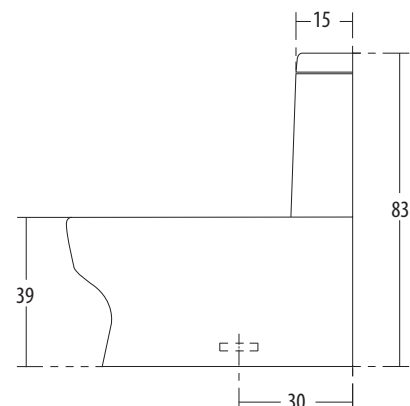

hindware  
ITALIAN COLLECTION

ONE PIECE CLOSETS

**Wave** Cat. No.: 92066  
Size (HxWxP): 83 x 35.5 x 68 cms  
'S' Trap Distance: 30 cms

PLAN VIEW

SIDE VIEW

**Features**

- Solid angular body with smoothly moulded contours
- Slow falling seat cover
- Water-saving dual-flush (3/6 ltrs)
- Colour: Starwhite & Ivory

WITH LARGE BOWL

NEW

**MASSIMO** Cat. No.: 92090  
Size (HxWxP): 70 x 37 x 66 cms  
'S' Trap Distance: 30 cms

PLAN VIEW

SIDE VIEW

**Features**

- Solid Round, curvaceous design with extra large bowl
- Slow falling seat cover
- Water-saving dual-flush (3/6 ltrs)
- Colours: Starwhite & Ivory