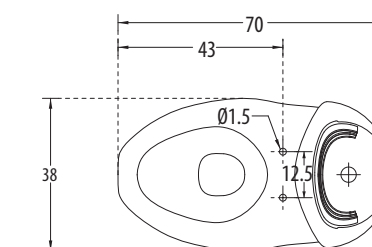

hindware  
ITALIAN COLLECTION

ONE PIECE CLOSETS

**Element** Cat. No.: 92082  
Size (HxWxP): 74.5 x 36 x 68 cms  
'S' Trap Distance: 30 cms  
Also available in 'P' Trap Distance 18

PLAN VIEW

SIDE VIEW

**Features**

hindware  
ITALIAN COLLECTION

COUPLED CLOSETS

**Gracia EWC** Cat. No.: 92077  
**Cistern** Cat. No.: 92128  
 'S' Trap Distance : 11 cms  
 Size (H x W x P) : 81 x 35.5 x 67 cms

PLAN VIEW

SECTIONAL VIEW

**Features**

PLAN VIEW

SIDE VIEW

**Features**

- Graceful design with a concealed trap
- Water-saving dual-flush (3/6 ltrs)
- Slow falling seat cover
- Colours: Starwhite & Ivory

COUPLED CLOSETS

**Constellation Premium** Cat. No.: 20089  
 Size (HxWxP): 82 x 38 x 70 cms  
**Constellation Cistern** Cat. No.: 21038  
 'S' Trap distance 10 cms

PLAN VIEW

SECTIONAL VIEW

**Features**

- Hidden S Trap
- Elegant design with convex cistern
- Flushing capacity 2/4 ltrs.
- Slow falling seat cover
- Colours: Starwhite & Ivory

hindware  
ART

**Magna EWC** Cat. No.: 20085  
 Size (HxWxP): 77.5 x 37.5 x 67 cms  
**Cistern** Cat. No.: 21053  
 'S' Trap Distance: 30 cms