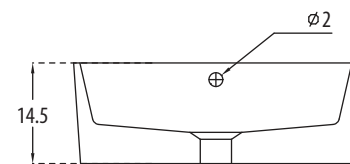

FRONT ELEVATION

Features

- Ring-shaped orbicular design
- Sleek curves
- Centre pre-punched tap hole
- Chrome plated cap for overflow hole
- Colour: star white & ivory