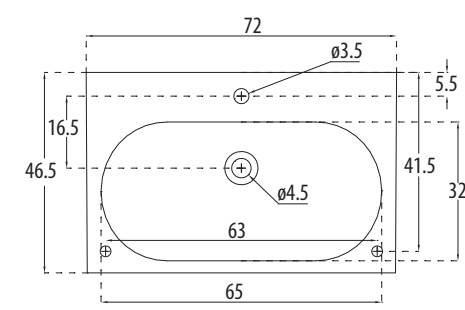

PLAN VIEW

Features

- Striking rectangular design
- Centre pre-punched tap hole
- Chrome-plated cap for over flow hole
- Colour: Starwhite & Ivory