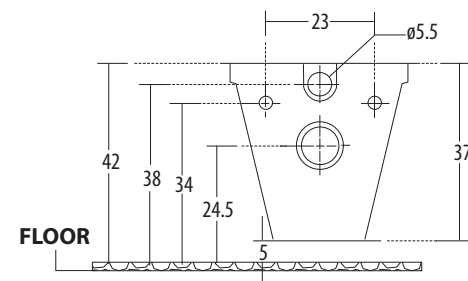

BACK VIEW

Features

- Contemporary rectangular design
- Designed to compliment the Viva washbasin
- Slow falling seat cover
- Colours: Starwhite & Ivory