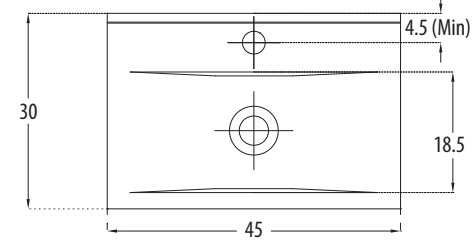

**Kathy Mini** Cat. No.: 91059  
Size (LxWxH): 45 x 30 x 10.5 cms

PLAN VIEW

BACK VIEW

**Features**

- Striking simplistic design with tapered wash bowl
- Colors : Starwhite & Ivory

OVER COUNTER BASINS

hindware  
ITALIAN COLLECTION