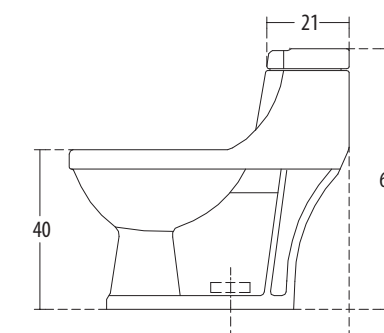

SIDE VIEW

Features

- Combination of functionality, comfort & aesthetics
- Designed to compliment the Olivia washbasin
- Slow falling seat cover
- Water-saving dual-flush (3/6 ltrs)
- Colours: Starwhite & Ivory
- Also available in 'S' Trap Distance 22 cms
  (**Olivia 220** Cat. No.: 92042)