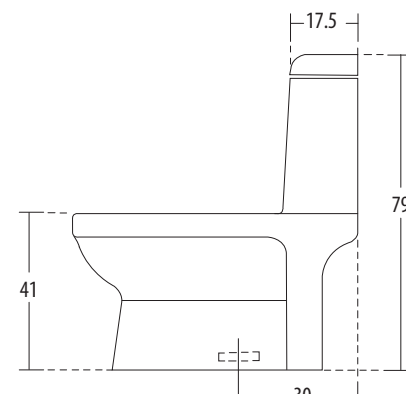

SIDE VIEW

Features

- Cutting edge design with strong edges & smooth curves
- Designed to compliment the Kathy washbasin
- Slow falling seat cover
- Water-saving dual-flush (2/4 ltrs)
- Colours: Starwhite & Ivory