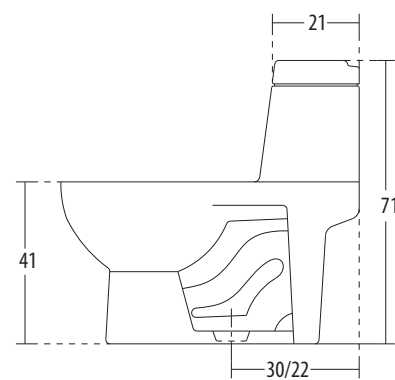

hindware  
ITALIAN COLLECTION

ONE PIECE CLOSETS

**Opal** Cat. No.: 92006  
Size (HxWxP): 71 x 40.5 x 71 cms  
'S' Trap Distance: 30 cms

PLAN VIEW

SIDE VIEW

**Features**

- A combination of smooth straight lines & curves
- Designed to compliment the Opal washbasin
- Slow falling seat cover
- Water-saving dual-flush (3/6 ltrs)
- Colours: Starwhite & Ivory