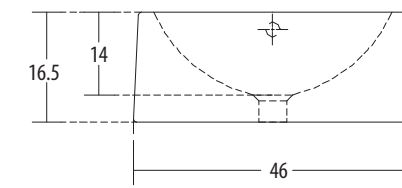

FRONT ELEVATION

Features

- A unique combination of round washbasin with attractive slant
- Centre pre-punched tap hole
- Chrome-plated cap for overflow hole
- Colours: Starwhite & Ivory