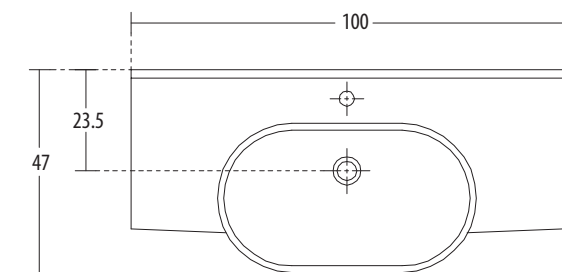

CORNER BASINS

DESIGNER BASINS

Features

- Trendy design
- Centre pre-punched tap hole
- Available in select colours

Features

- Corner design
- Centre semi-punched tap hole
- Available in select colours

Features

- Sleek, minimalistic & stylish design with deep wash bowl
- Centre pre punched tap hole
- Chrome plated cap for overflow hole
- Built-in Chrome plated towel rail
- Colour : starwhite & Ivory

PLAN VIEW

Features

- Long, rectangular washbasin
- Oval wash bowl with ledges on both sides
- Centre pre-punched tap hole
- Colours: Starwhite & Ivory