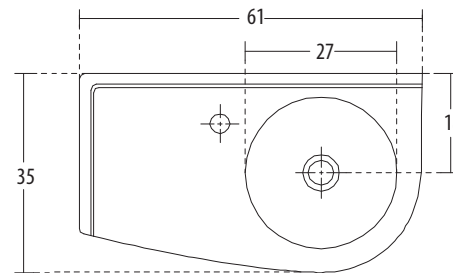

DESIGNER BASINS

Features

- Round washbasin with ceramic washbasin holder
- Chrome-plated cap for overflow hole
- Pre-punched tap hole on ceramic holder
- Colours: Starwhite & Ivory

PLAN VIEW

Features

- Perfect combination of design & functionality
- Side pre-punched tap hole
- Chrome-plated cap for overflow hole
- Colours: Starwhite & Ivory

DESIGNER BASINS

SIZE	A	B	C	D	G	m	m₁	H	H₁	H₂
78 X 48	78	48	41.5	31.5	15.5	24	60	29(Max)	83	77.5
61 X 39	61	39	34.5	23.5	14.5	24	-	29(Max)	83	77.5

Features

- Simplistic & contemporary design with both side ledge for toiletries
- Built-in chrome-plated towel rod
- Optional decorative chrome-plated legs and shelf
- Centre pre-punched tap hole
- Chrome-plated cap for overflow hole
- Colours: Starwhite & Ivory

Features

- Generously proportioned large basin with ledge on both sides
- Built-in chrome-plated towel hanger on both sides
- Optional decorative chrome-plated legs
- Centre pre-punched tap hole
- Chrome-plated cap for overflow hole
- Colours: Starwhite & Ivory